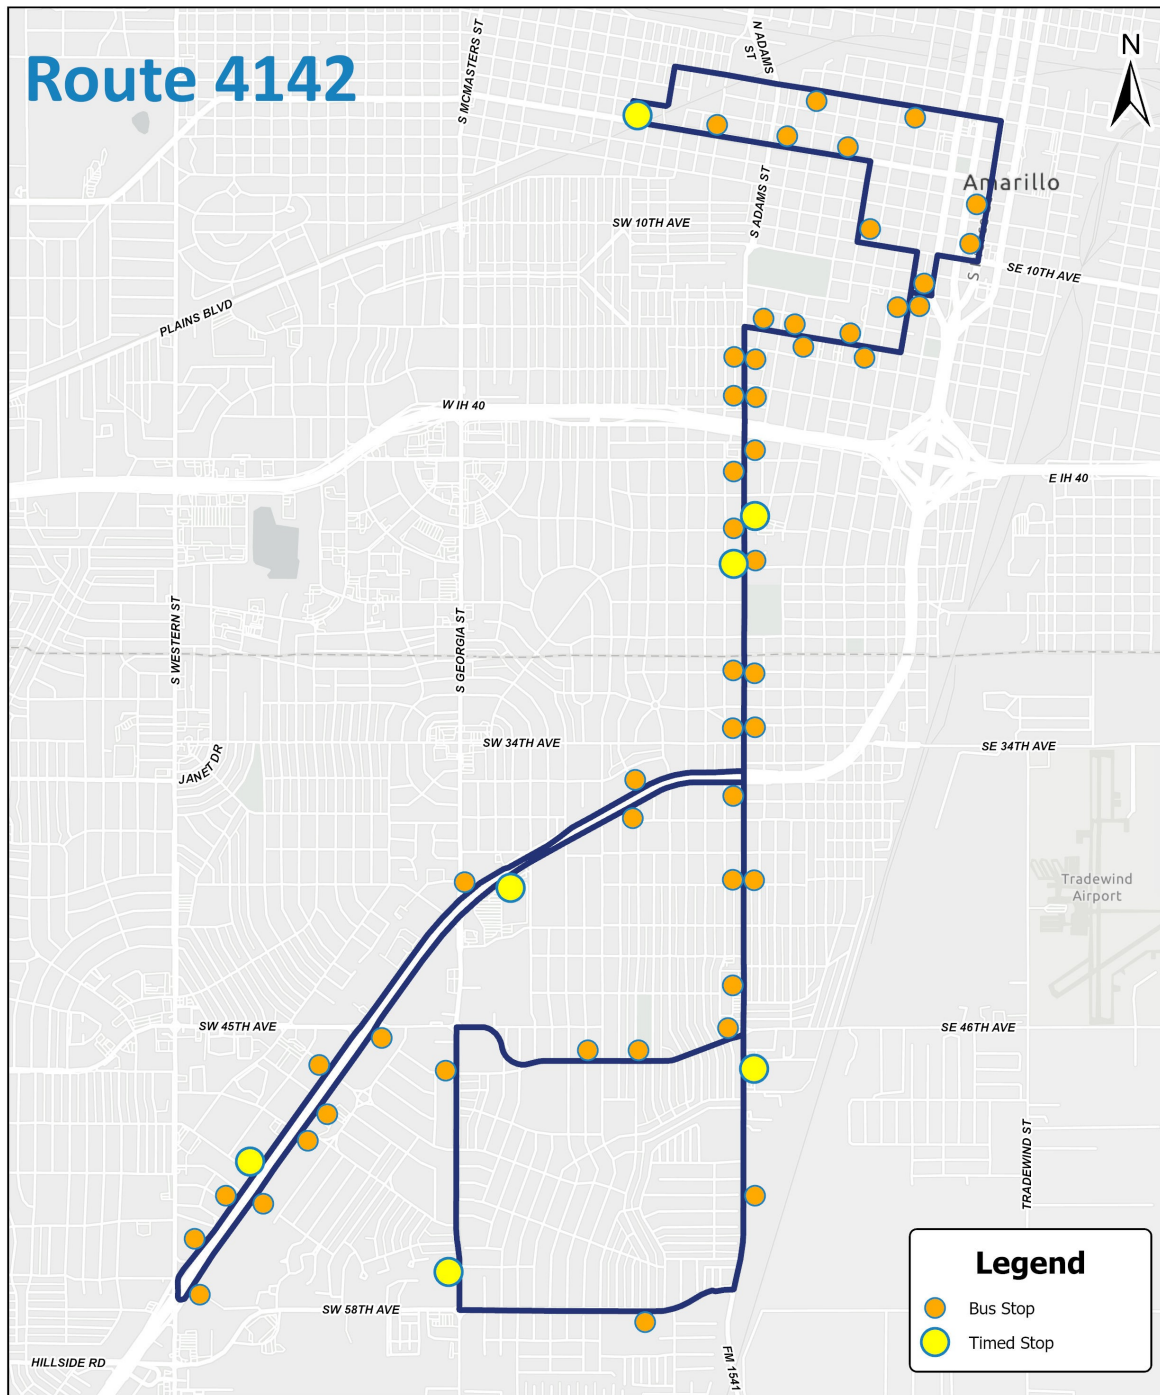

Route 4142

Route 4142: Weekday Departure Times

Out-Bound				In-Bound		
Transfer Station Departure	Washing-ton & SW 24th (AC)	I-27 & Social Se-curity	I-27 & Georgia (Walmart)	Georgia & 58th	Washington & 46th *	Washington & SW 22nd (AC) *
--	--	--	--	6:33 AM	6:38 AM	6:44 AM
7:00 AM	7:15 AM	7:25 AM	7:35 AM	7:46 AM	7:51 AM	7:57 AM
8:30 AM	8:45 AM	8:55 AM	9:05 AM	9:16 AM	9:21 AM	9:27 AM
10:00 AM	10:15 AM	10:25 AM	10:35 AM	10:46 AM	10:51 AM	10:57 AM
11:30 AM	11:45 AM	11:55 AM	12:05 PM	12:16 PM	12:21 PM	12:27 PM
1:00 PM	1:15 PM	1:25 PM	1:35 PM	1:46 PM	1:51 PM	1:57 PM
2:30 PM	2:45 PM	2:55 PM	3:05 PM	3:16 PM	3:21 PM	3:27 PM
4:00 PM	4:15 PM	4:25 PM	4:35 PM	4:46 PM	4:51 PM	4:57 PM
5:30 PM	5:45 PM	5:55 PM	6:05 PM	6:16 PM	6:21 PM	6:27 PM

Route 4142: Saturday Departure Times

--	--	--	--	7:03 AM	7:08 AM	7:14 AM
7:30 AM	7:45 AM	7:55 AM	8:05 AM	8:16 AM	8:21 AM	8:27 AM
9:00 AM	9:15 AM	9:25 AM	9:35 AM	9:46 AM	9:51 AM	9:57 AM
10:30 AM	10:45 AM	10:55 AM	11:05 AM	11:16 AM	11:21 AM	11:27 AM
12:00 PM	12:15 PM	12:25 PM	12:35 PM	12:46 PM	12:51 PM	12:57 PM
1:30 PM	1:45 PM	1:55 PM	2:05 PM	2:16 PM	2:21 PM	2:27 PM
3:00 PM	3:15 PM	3:25 PM	3:35 PM	3:46 PM	3:51 PM	3:57 PM
4:30 PM	4:45 PM	4:55 PM	5:05 PM	5:16 PM	5:21 PM	5:27 PM
6:00 PM	6:15 PM	6:25 PM	6:35 PM	6:46 PM	6:51 PM	--
				Updated 03/25	* Subject to delays in timing	

Locations Served

Senior Citizens Association Texas
 Panhandle Centers Amarillo College (Main Campus)
 Fannin Middle School
 GEBO's
 Wayland Baptist University
 Social Security Office
 ADVO Company
 Neighborhood Market (SW 58th)
 Texas Panhandle War Memorial Center
 Western Bowl
 Washington Square