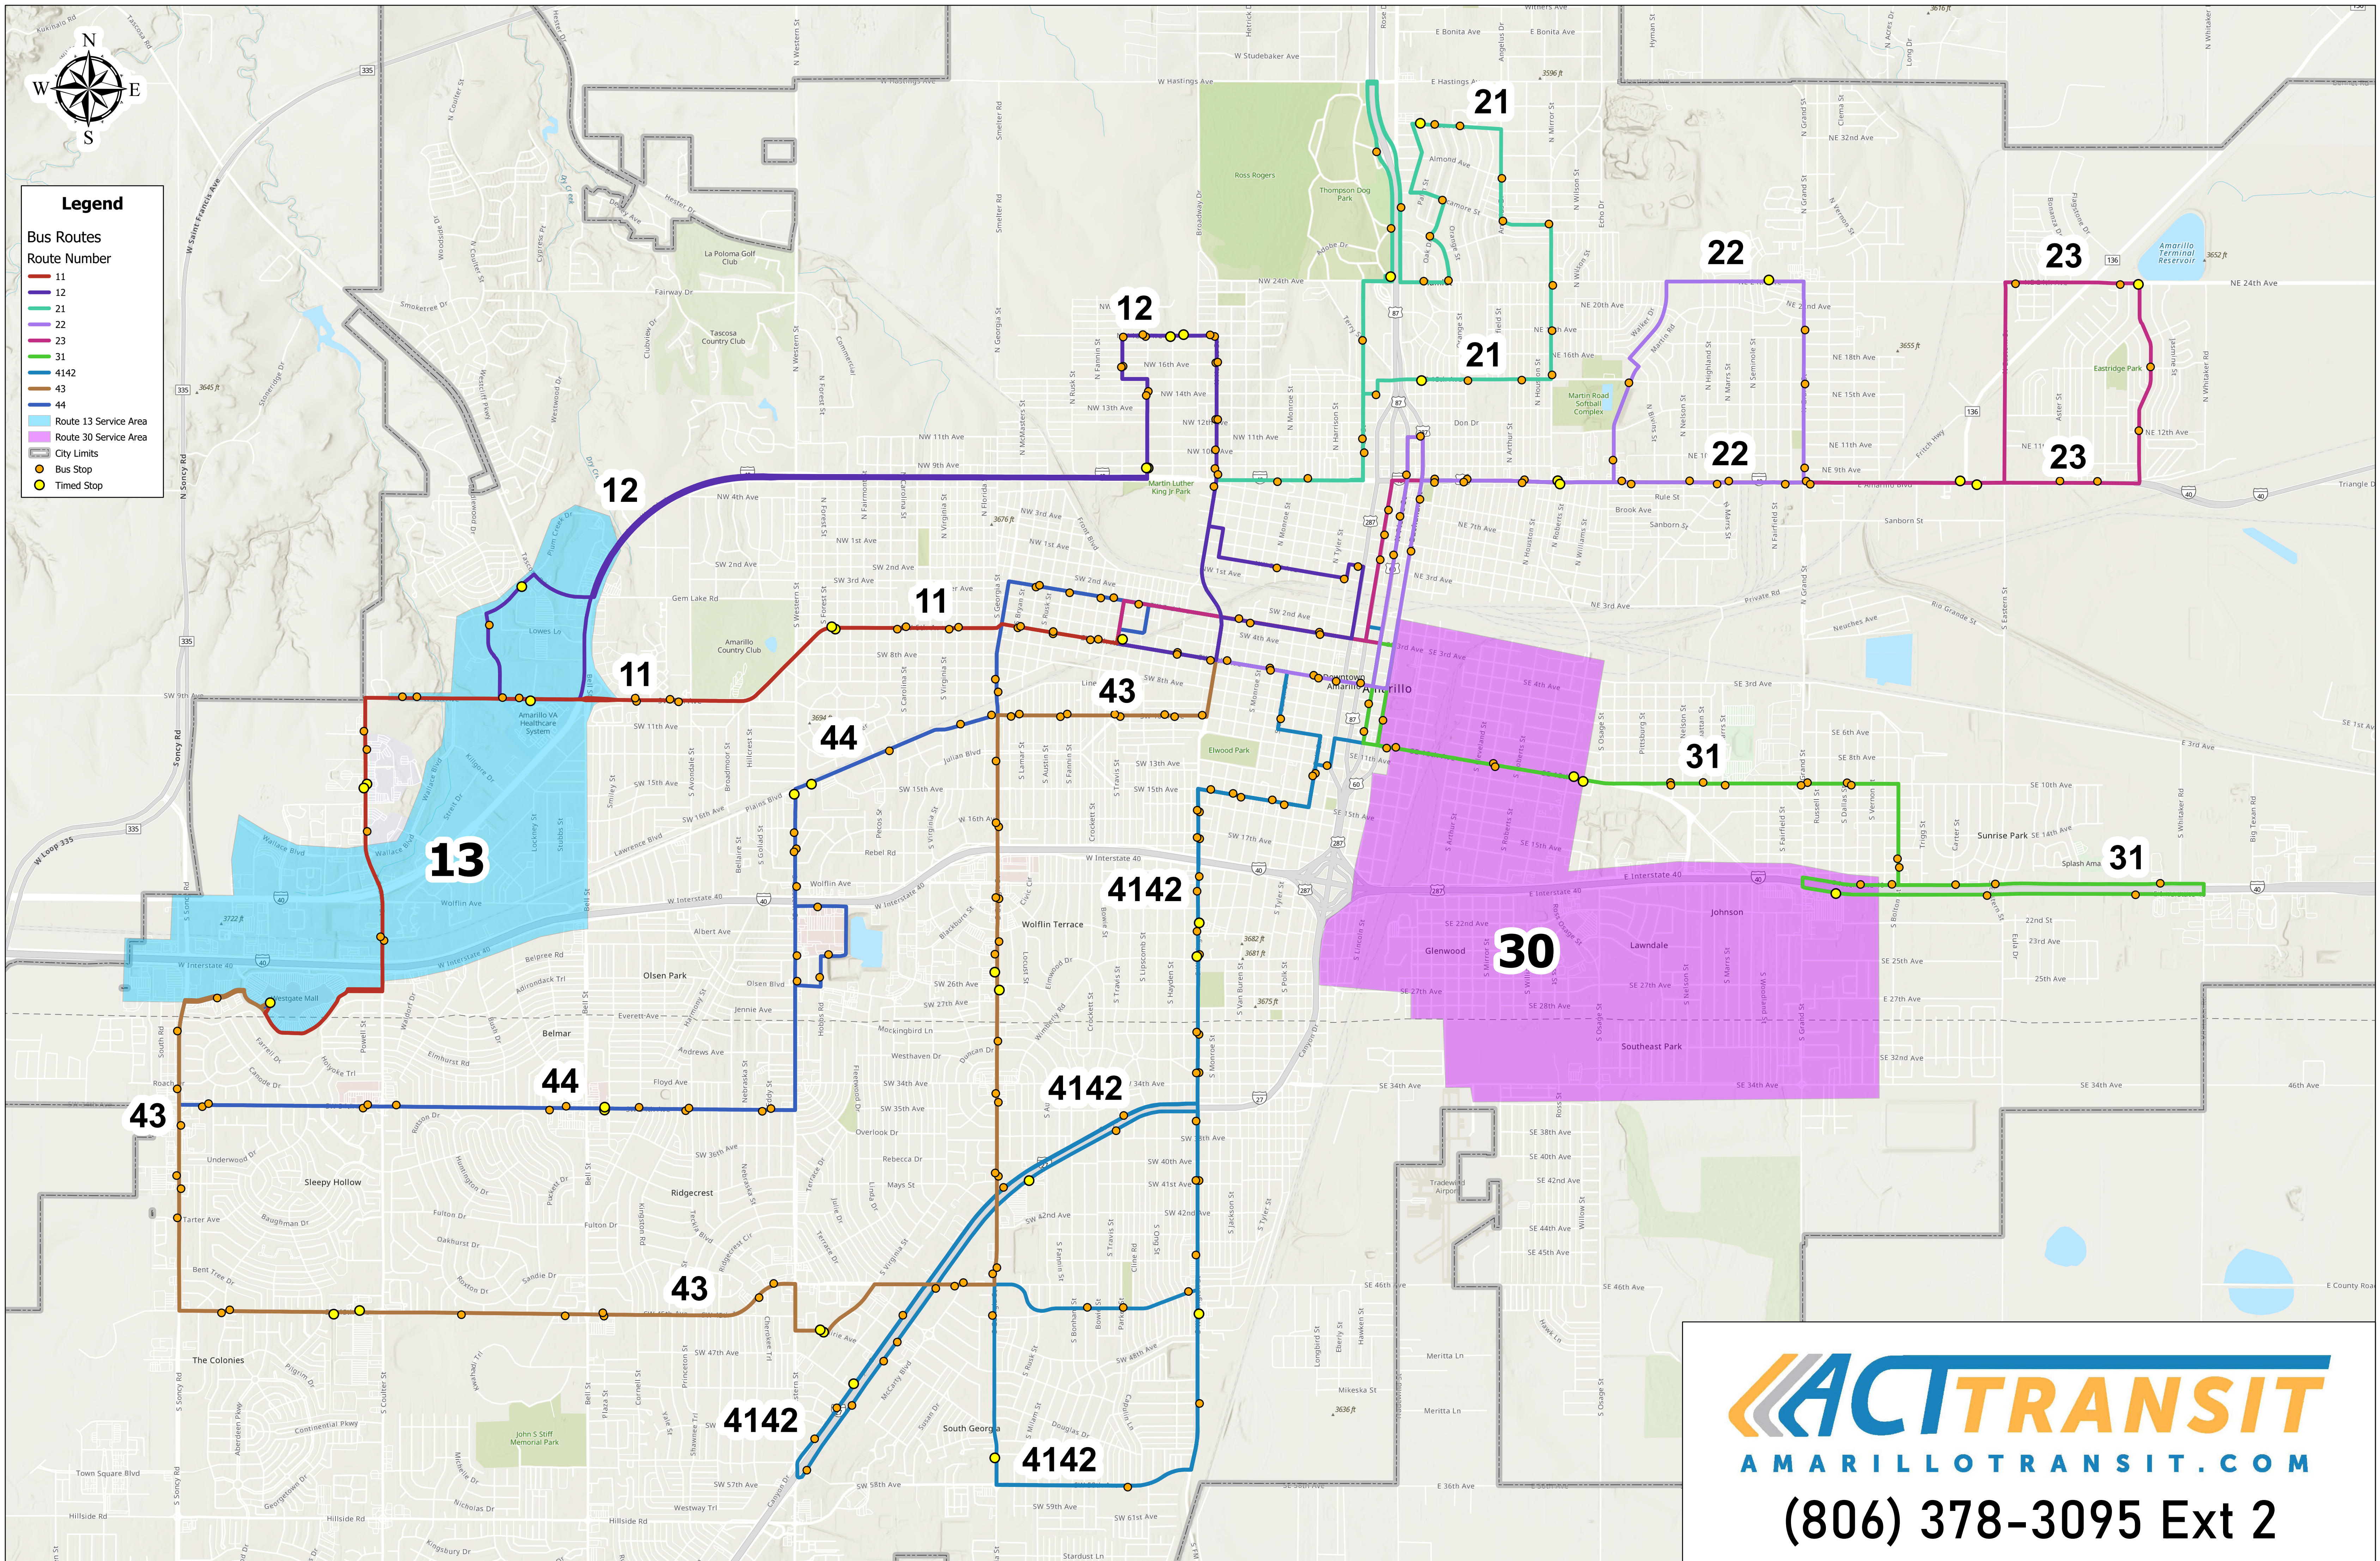

Legend

Bus Routes

Route Number

- 11
- 12
- 21
- 22
- 23
- 31
- 4142
- 43
- 44

Route 13 Service Area

Route 30 Service Area

City Limits

Bus Stop

Timed Stop

ACT TRANSIT

AMARILLOTRANSIT.COM

(806) 378-3095 Ext 2