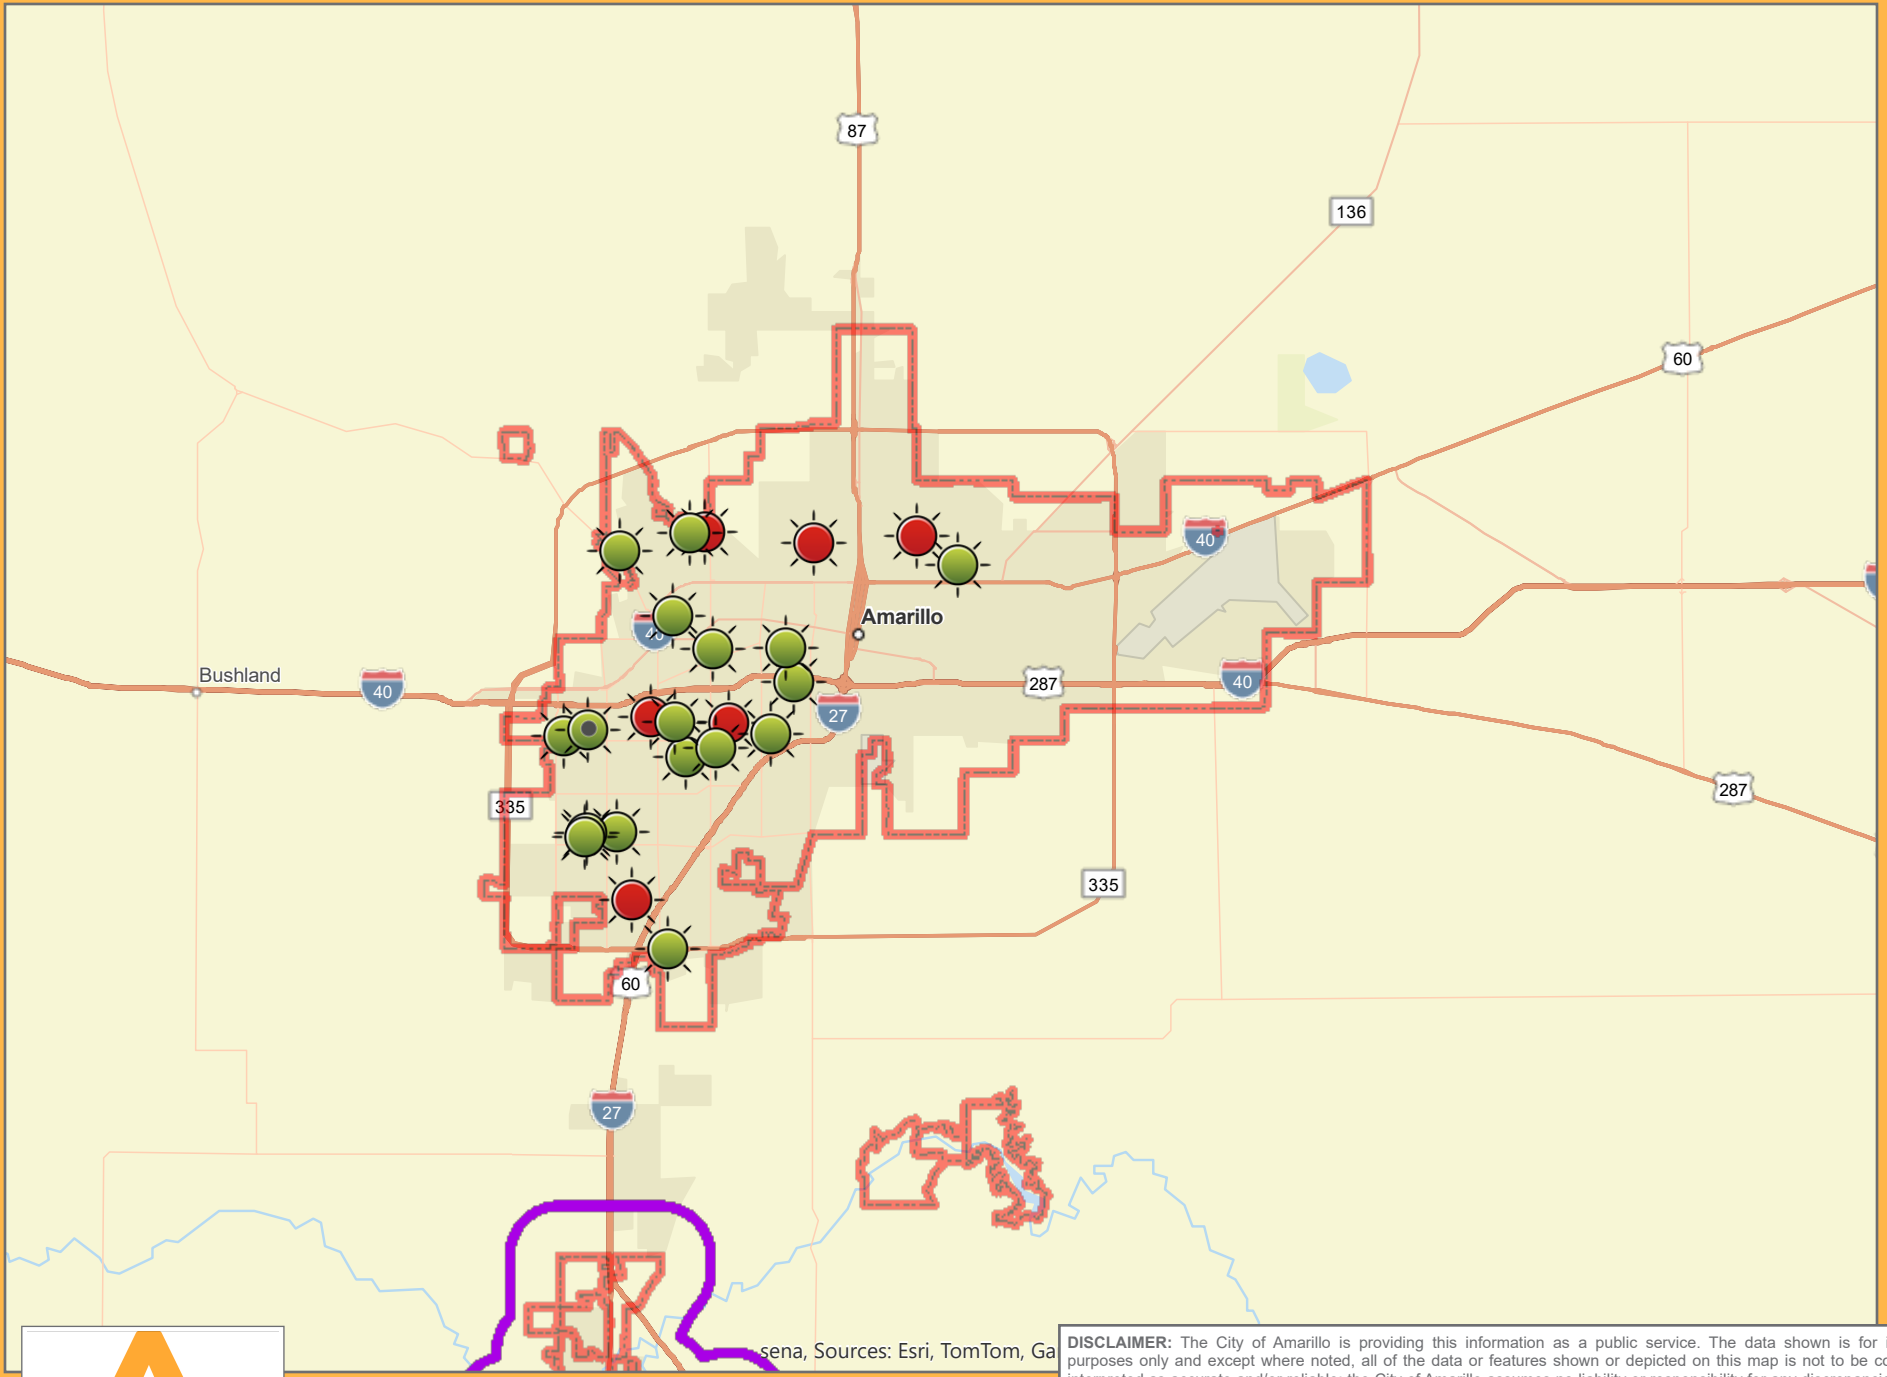

2023 Candidate Geographic Map v7

...sena, Sources: Esri, TomTom, Ga

DISCLAIMER: The City of Amarillo is providing this information as a public service. The data shown is for informational purposes only and except where noted, all of the data or features shown or depicted on this map is not to be construed or interpreted as accurate and/or reliable; the City of Amarillo assumes no liability or responsibility for any discrepancies or errors for the use of the information provided.

This product is for informational purposes and may not have been prepared for or be suitable for legal, engineering, or surveying purposes. It does not represent an on-the-ground survey and represents only the approximate relative location of property boundaries.