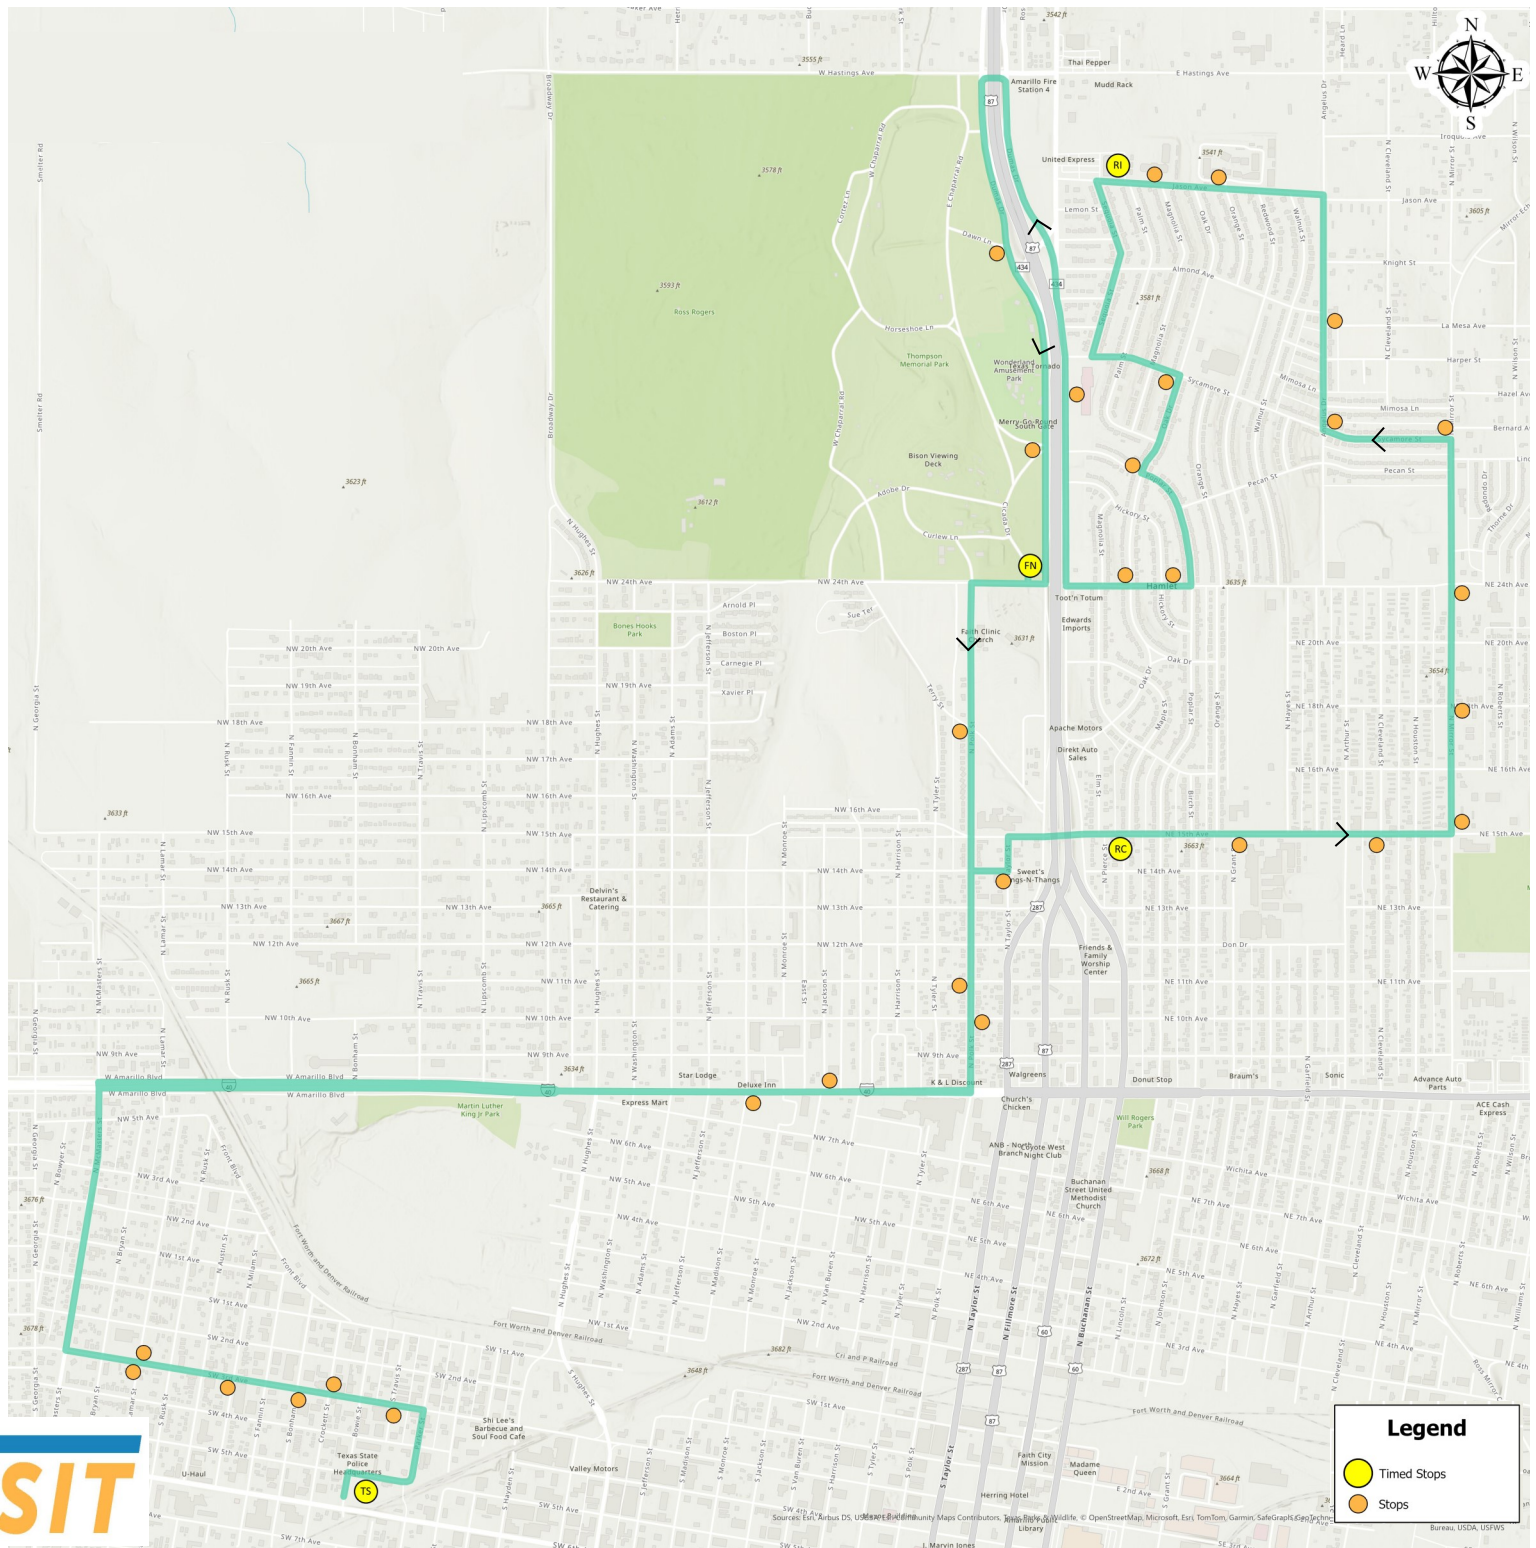

# Route 21

**Legend**

- Timed Stops
- Stops

# Route 21 Weekday and Saturday Departure Times

## In-Bound

Transfer Station Departure	Buchanan & 15th	Jason & Palm (United)	Funfest & NE 24th	Transfer Station Arrival
TS	RC	RJ	FN	TS
--	6:20	6:27 AM	6:37 AM	6:51 AM
7:00 AM	7:14 AM	7:26 AM	7:37 AM	7:51 AM
8:00 AM	8:14 AM	8:26 AM	8:37 AM	8:51 AM
9:00 AM	9:14 AM	9:26 AM	9:37 AM	9:51 AM
10:00 AM	10:14 AM	10:26 AM	10:37 AM	10:51 AM
11:00 AM	11:14 AM	11:26 AM	11:37 AM	11:51 AM
12:00 PM	12:14 PM	12:26 PM	12:37 PM	12:51 PM
1:00 PM	1:14 PM	1:26 PM	1:37 PM	1:51 PM
2:00 PM	2:14 PM	2:26 PM	2:37 PM	2:51 PM
3:00 PM	3:14 PM	3:26 PM	3:37 PM	3:51 PM
4:00 PM	4:14 PM	4:26 PM	4:37 PM	4:51 PM
5:00 PM	5:14 PM	5:26 PM	5:37 PM	5:51 PM
6:00 PM	6:14 PM	6:26 PM	<b>6:37 PM</b>	<b>6:51 PM</b>

### Fixed Route Fares