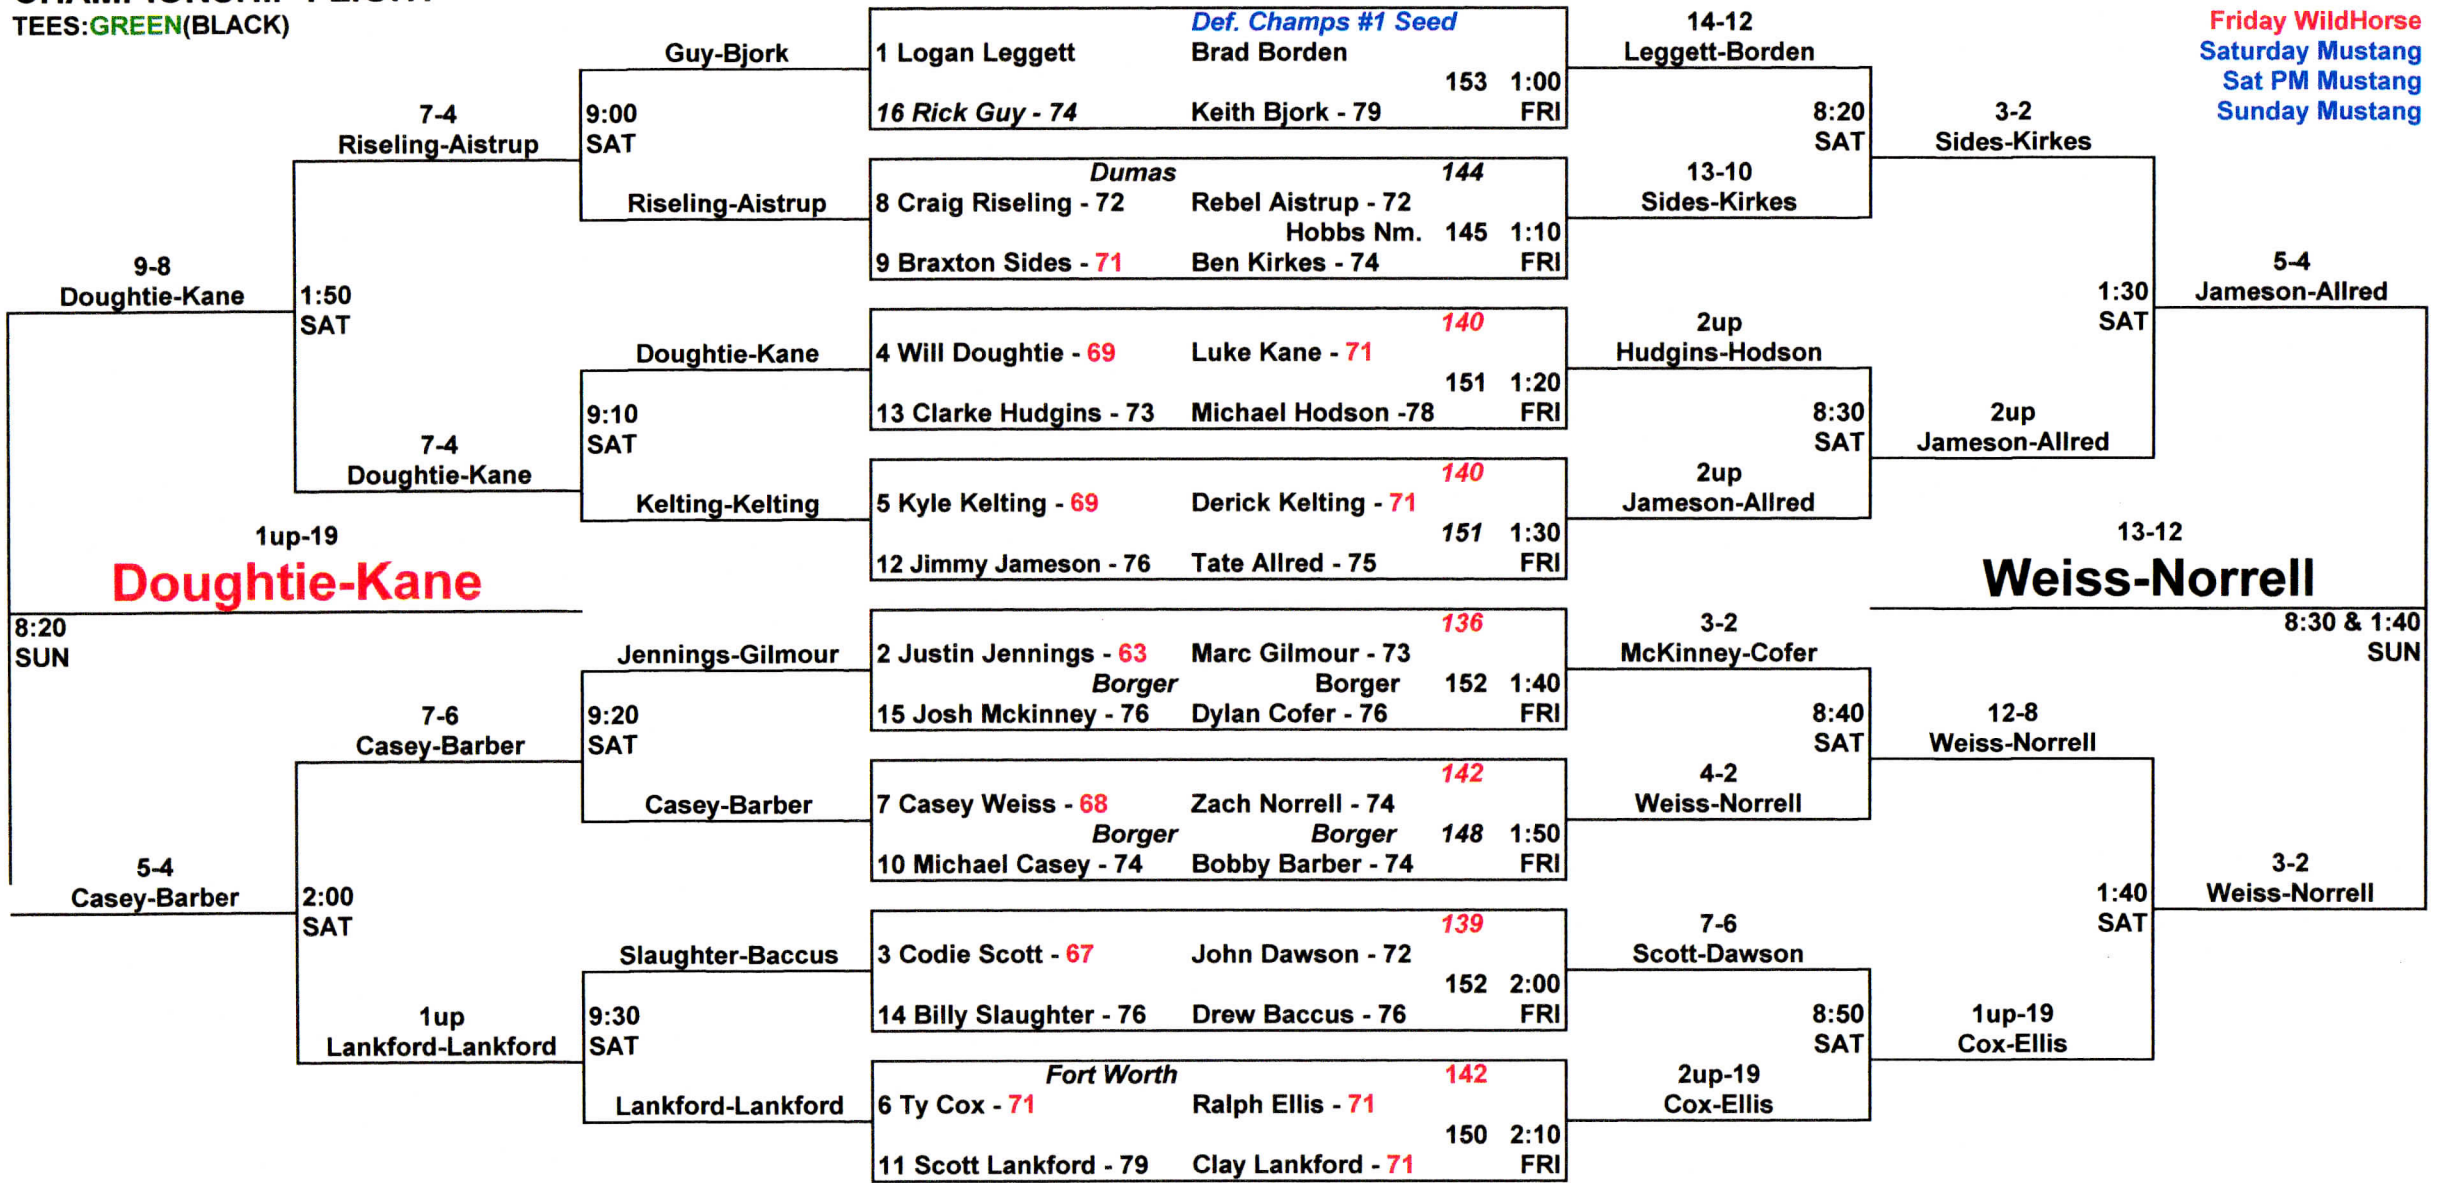

2015 BUDWEISER PARTNERSHIP

CHAMPIONSHIP FLIGHT
TEES: GREEN(BLACK)

Friday WildHorse
Saturday Mustang
Sat PM Mustang
Sunday Mustang

CONSOLATION

WINNER