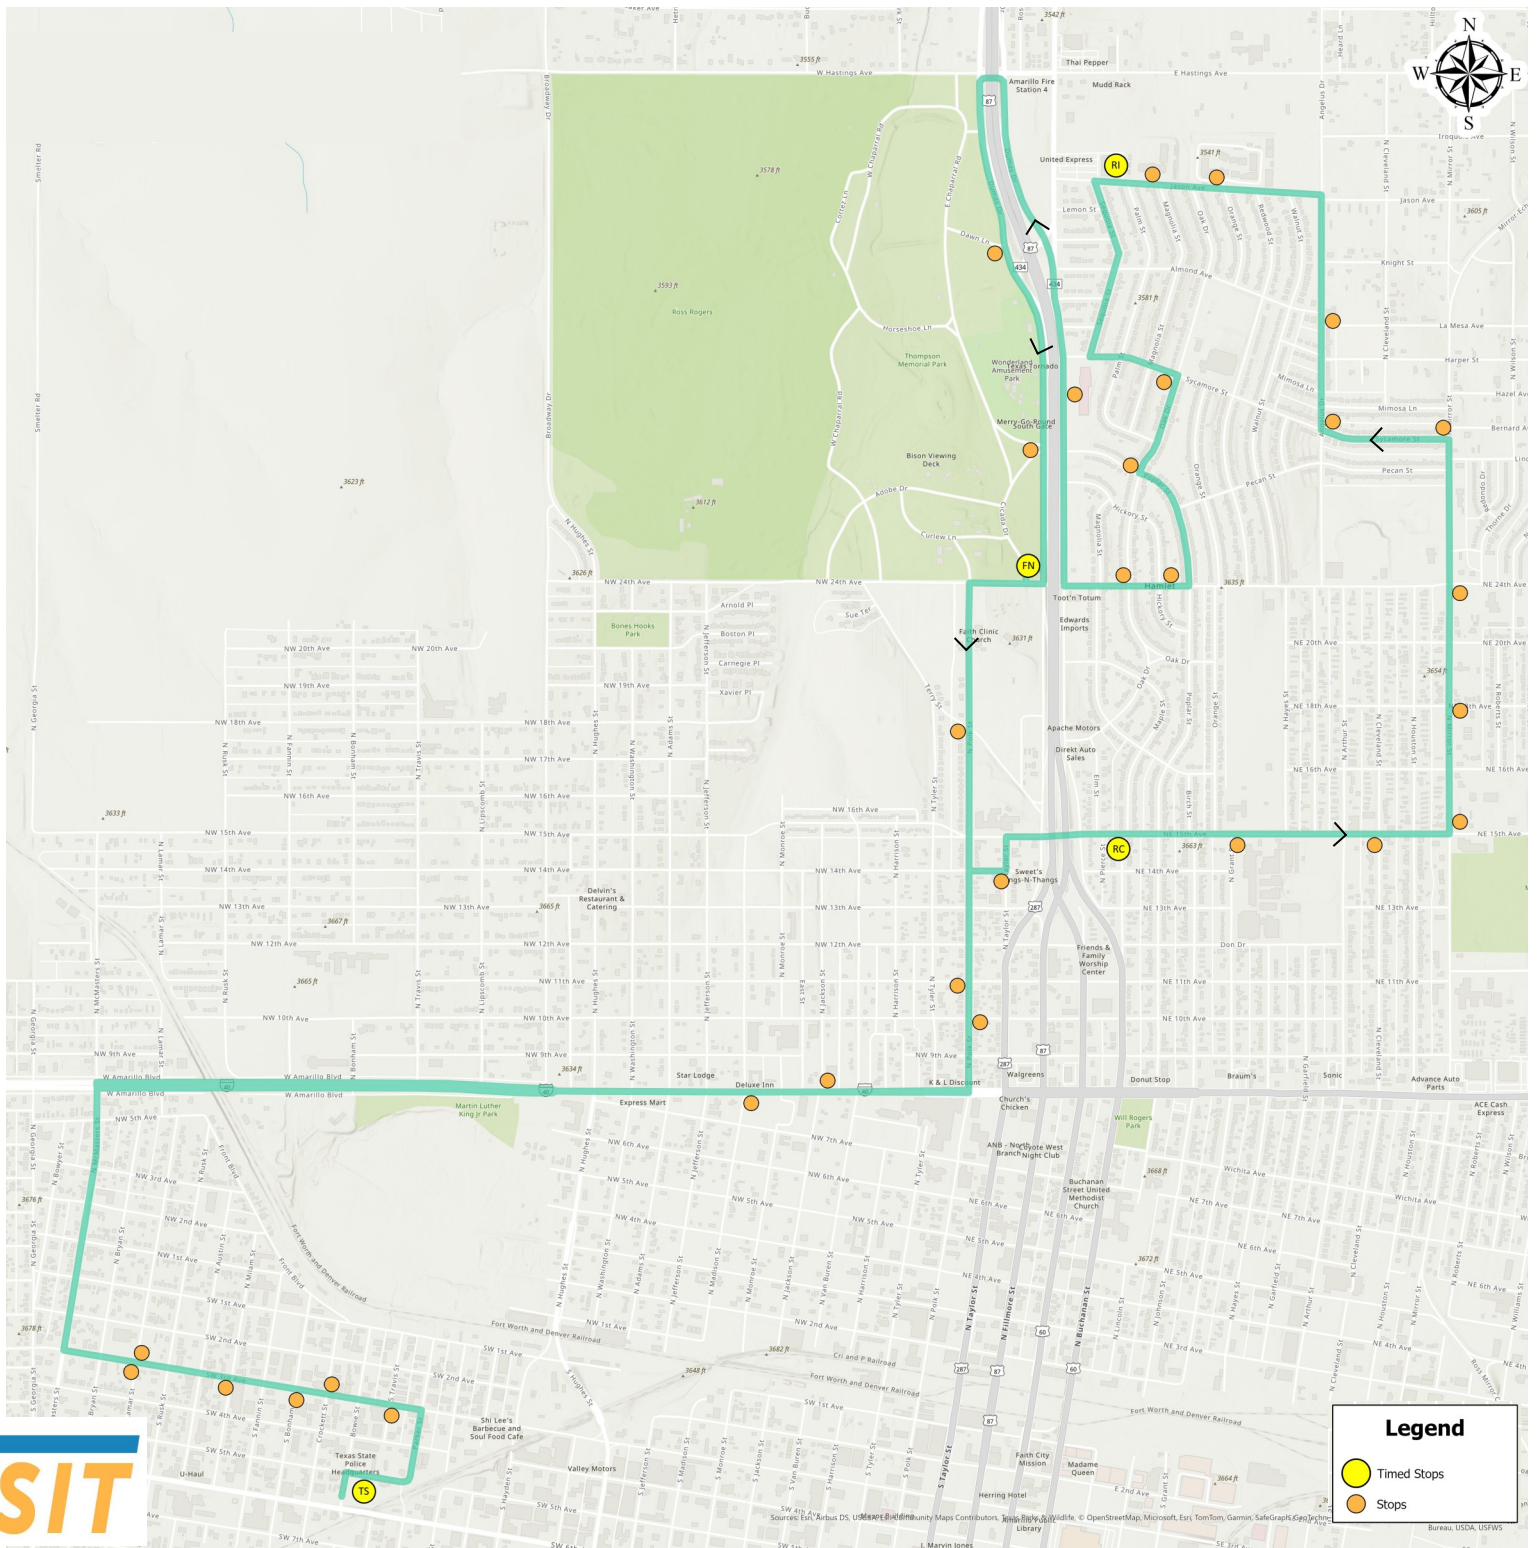

Route 21

Legend

- Timed Stops
- Stops

Route 21 Weekday and Saturday Departure Times

Out-Bound

In-Bound

Transfer Station Departure	Buchanan & 15th	Jason & Palm (United)	Funfest & NE 24th	Transfer Station Arrival
TS	RC	RJ	FN	TS
--	6:20	6:27 AM	6:37 AM	6:51 AM
7:00 AM	7:14 AM	7:26 AM	7:36 AM	7:50 AM
8:00 AM	8:14 AM	8:26 AM	8:36 AM	8:50 AM
9:00 AM	9:14 AM	9:26 AM	9:36 AM	9:50 AM
10:00 AM	10:14 AM	10:26 AM	10:36 AM	10:50 AM
11:00 AM	11:14 AM	11:26 AM	11:36 AM	11:50 AM
12:00 PM	12:14 PM	12:26 PM	12:36 PM	12:50 PM
1:00 PM	1:14 PM	1:26 PM	1:36 PM	1:50 PM
2:00 PM	2:14 PM	2:26 PM	2:36 PM	2:50 PM
3:00 PM	3:14 PM	3:26 PM	3:36 PM	3:50 PM
4:00 PM	4:14 PM	4:26 PM	4:36 PM	4:50 PM
5:00 PM	5:14 PM	5:26 PM	5:36 PM	5:50 PM
6:00 PM	6:14 PM	6:26 PM	6:36 PM	6:50 PM

Highlighted Times operate Monday-Friday

Locations Served

Palo Duro High School
 North Heights High School
 Residential Areas
 Thompson Memorial Park
 Amarillo Zoo
 Amarillo Water Park
 Hamlet Shopping Center
 United Supermarket (Jason Ave)

Fixed Route Fares

Pay Per Ride Rates

Adult(18+) Single Rides	\$1.00
Seniors (65+) and Disabled (with ACT ID)	\$0.50
Students K-12 (with ACT ID)	\$0.50
Aged 5 and Younger	No Charge

Day Pass Rates

Adults(18+) Day Pass	\$2.00
Seniors (65+) and Disabled (with ACT ID)	\$1.00
Students K-12 (with ACT ID)	\$1.00