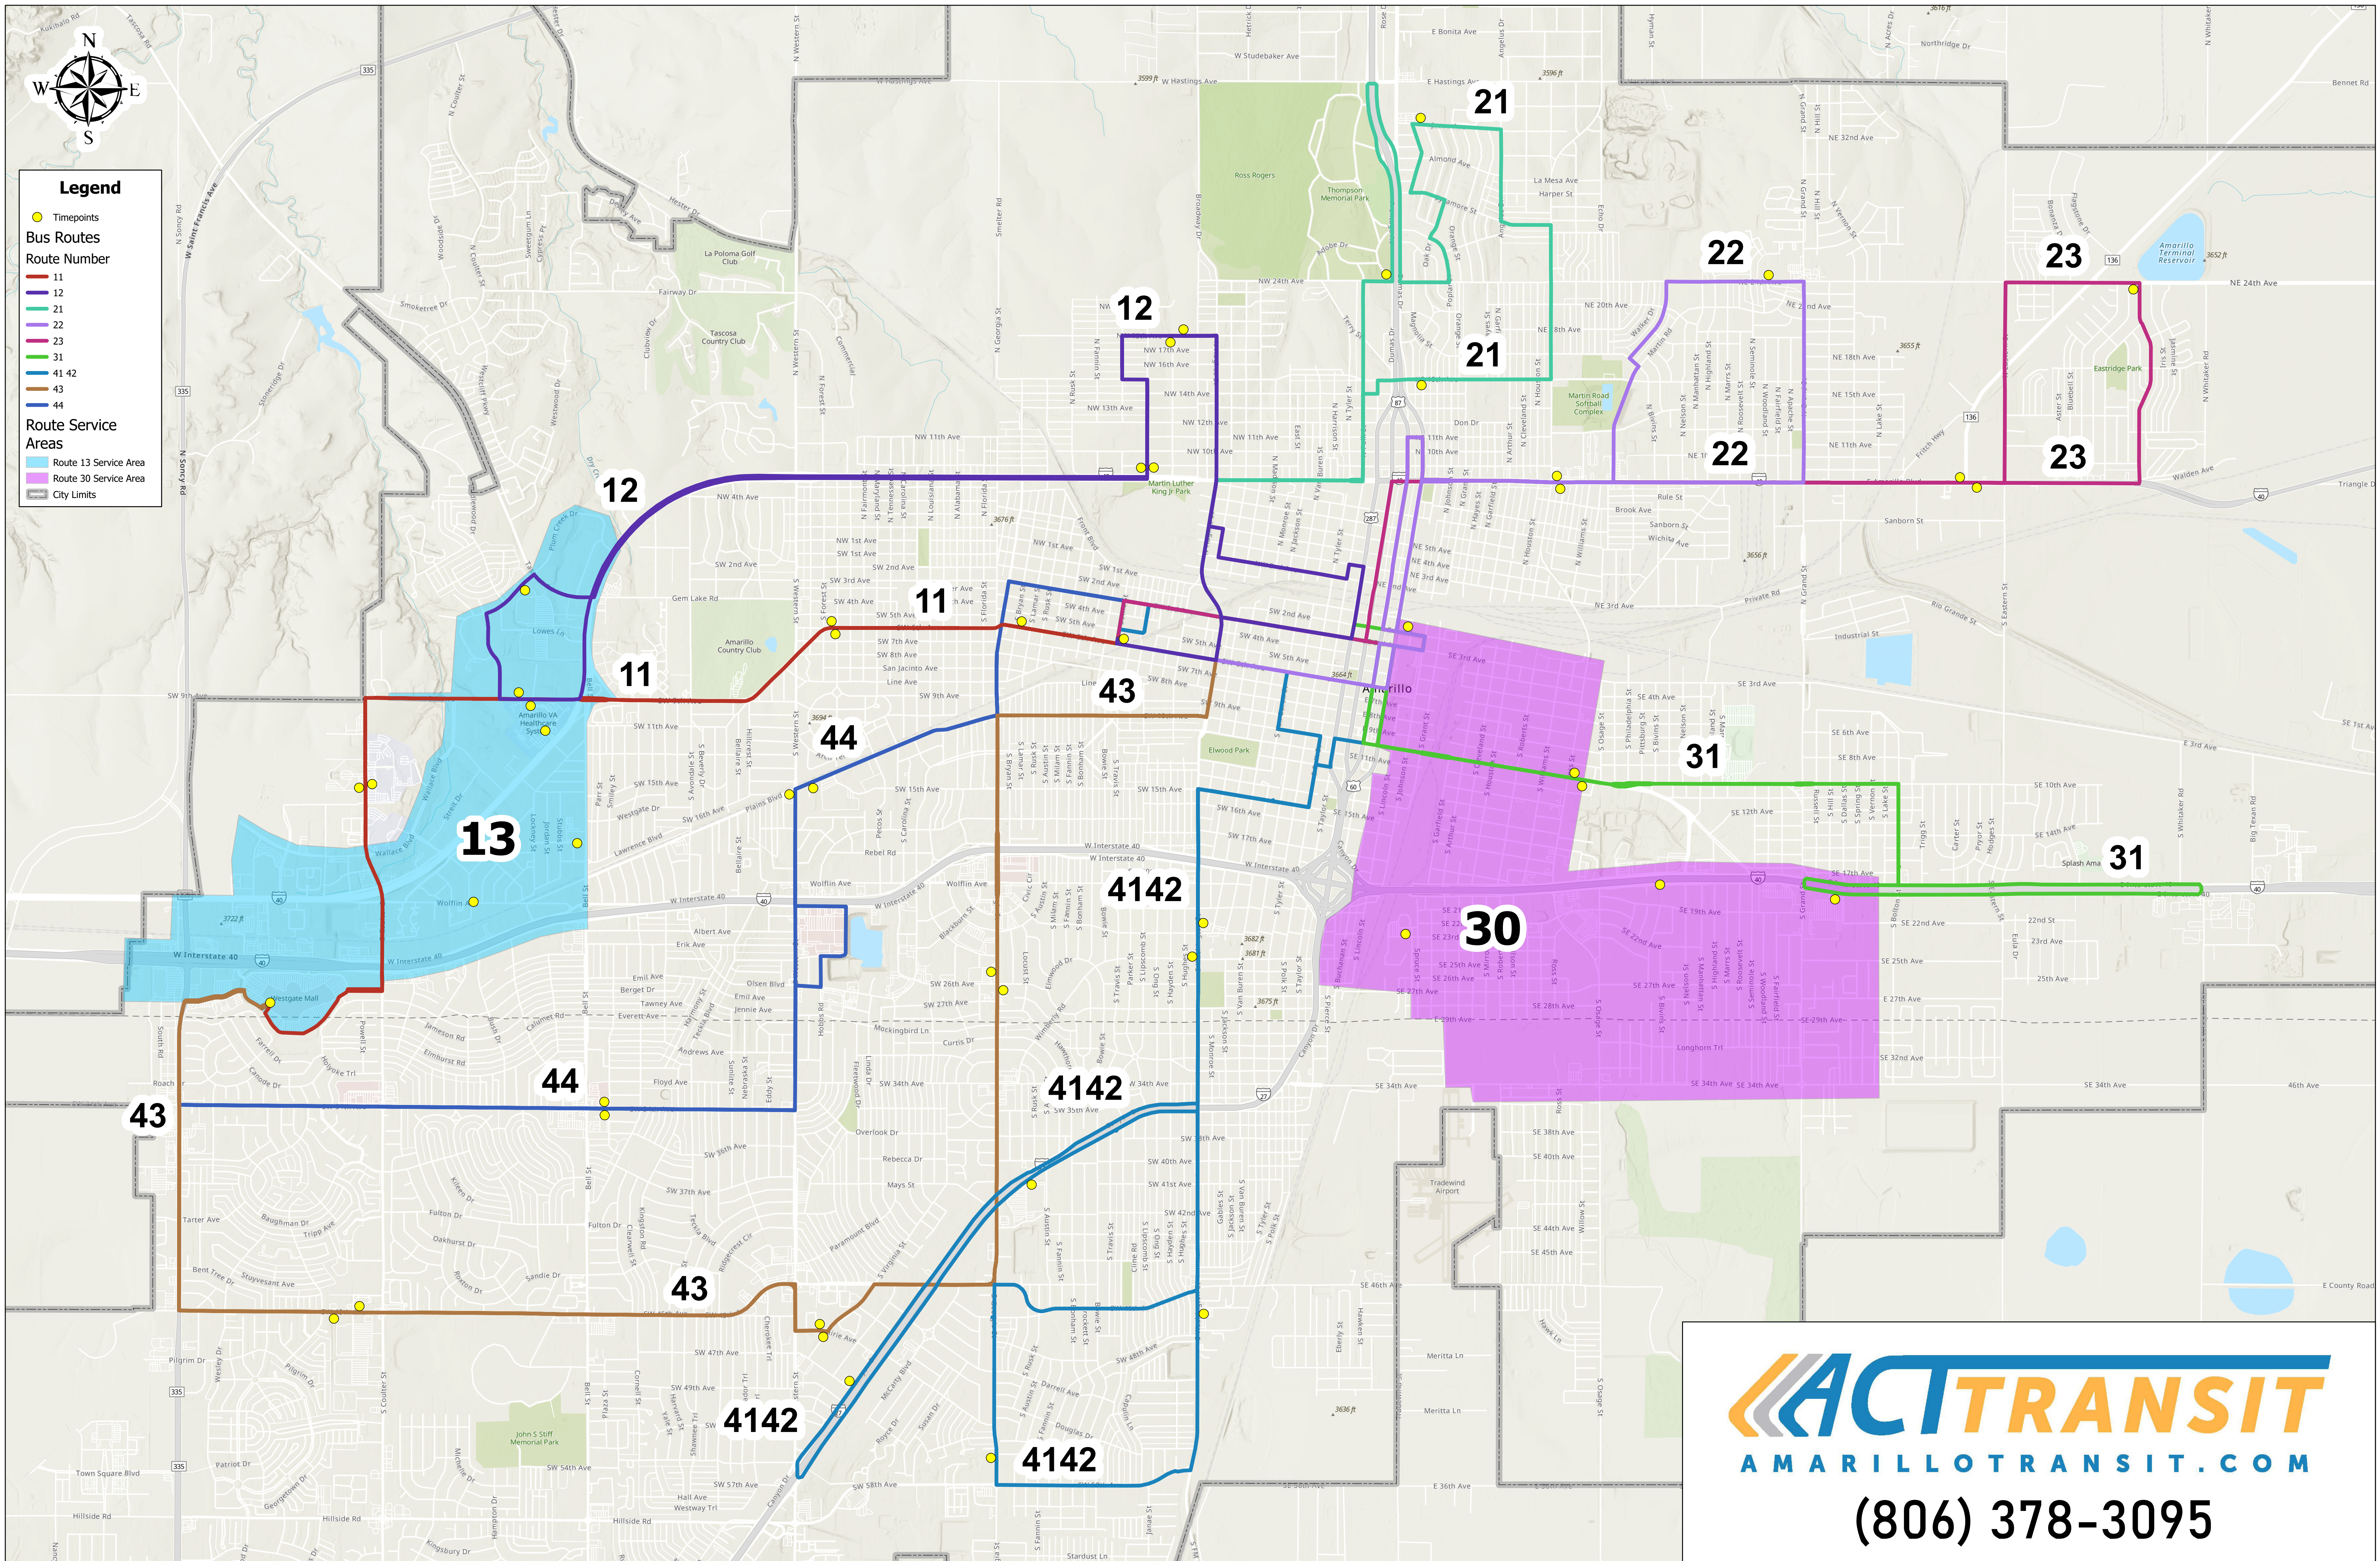

Legend

- Timepoints
- Bus Routes
- Route Number
- 11
- 12
- 21
- 22
- 23
- 31
- 41 42
- 43
- 44
- Route Service Areas
- Route 13 Service Area
- Route 30 Service Area
- City Limits

AMARILLOTRANSIT.COM

(806) 378-3095