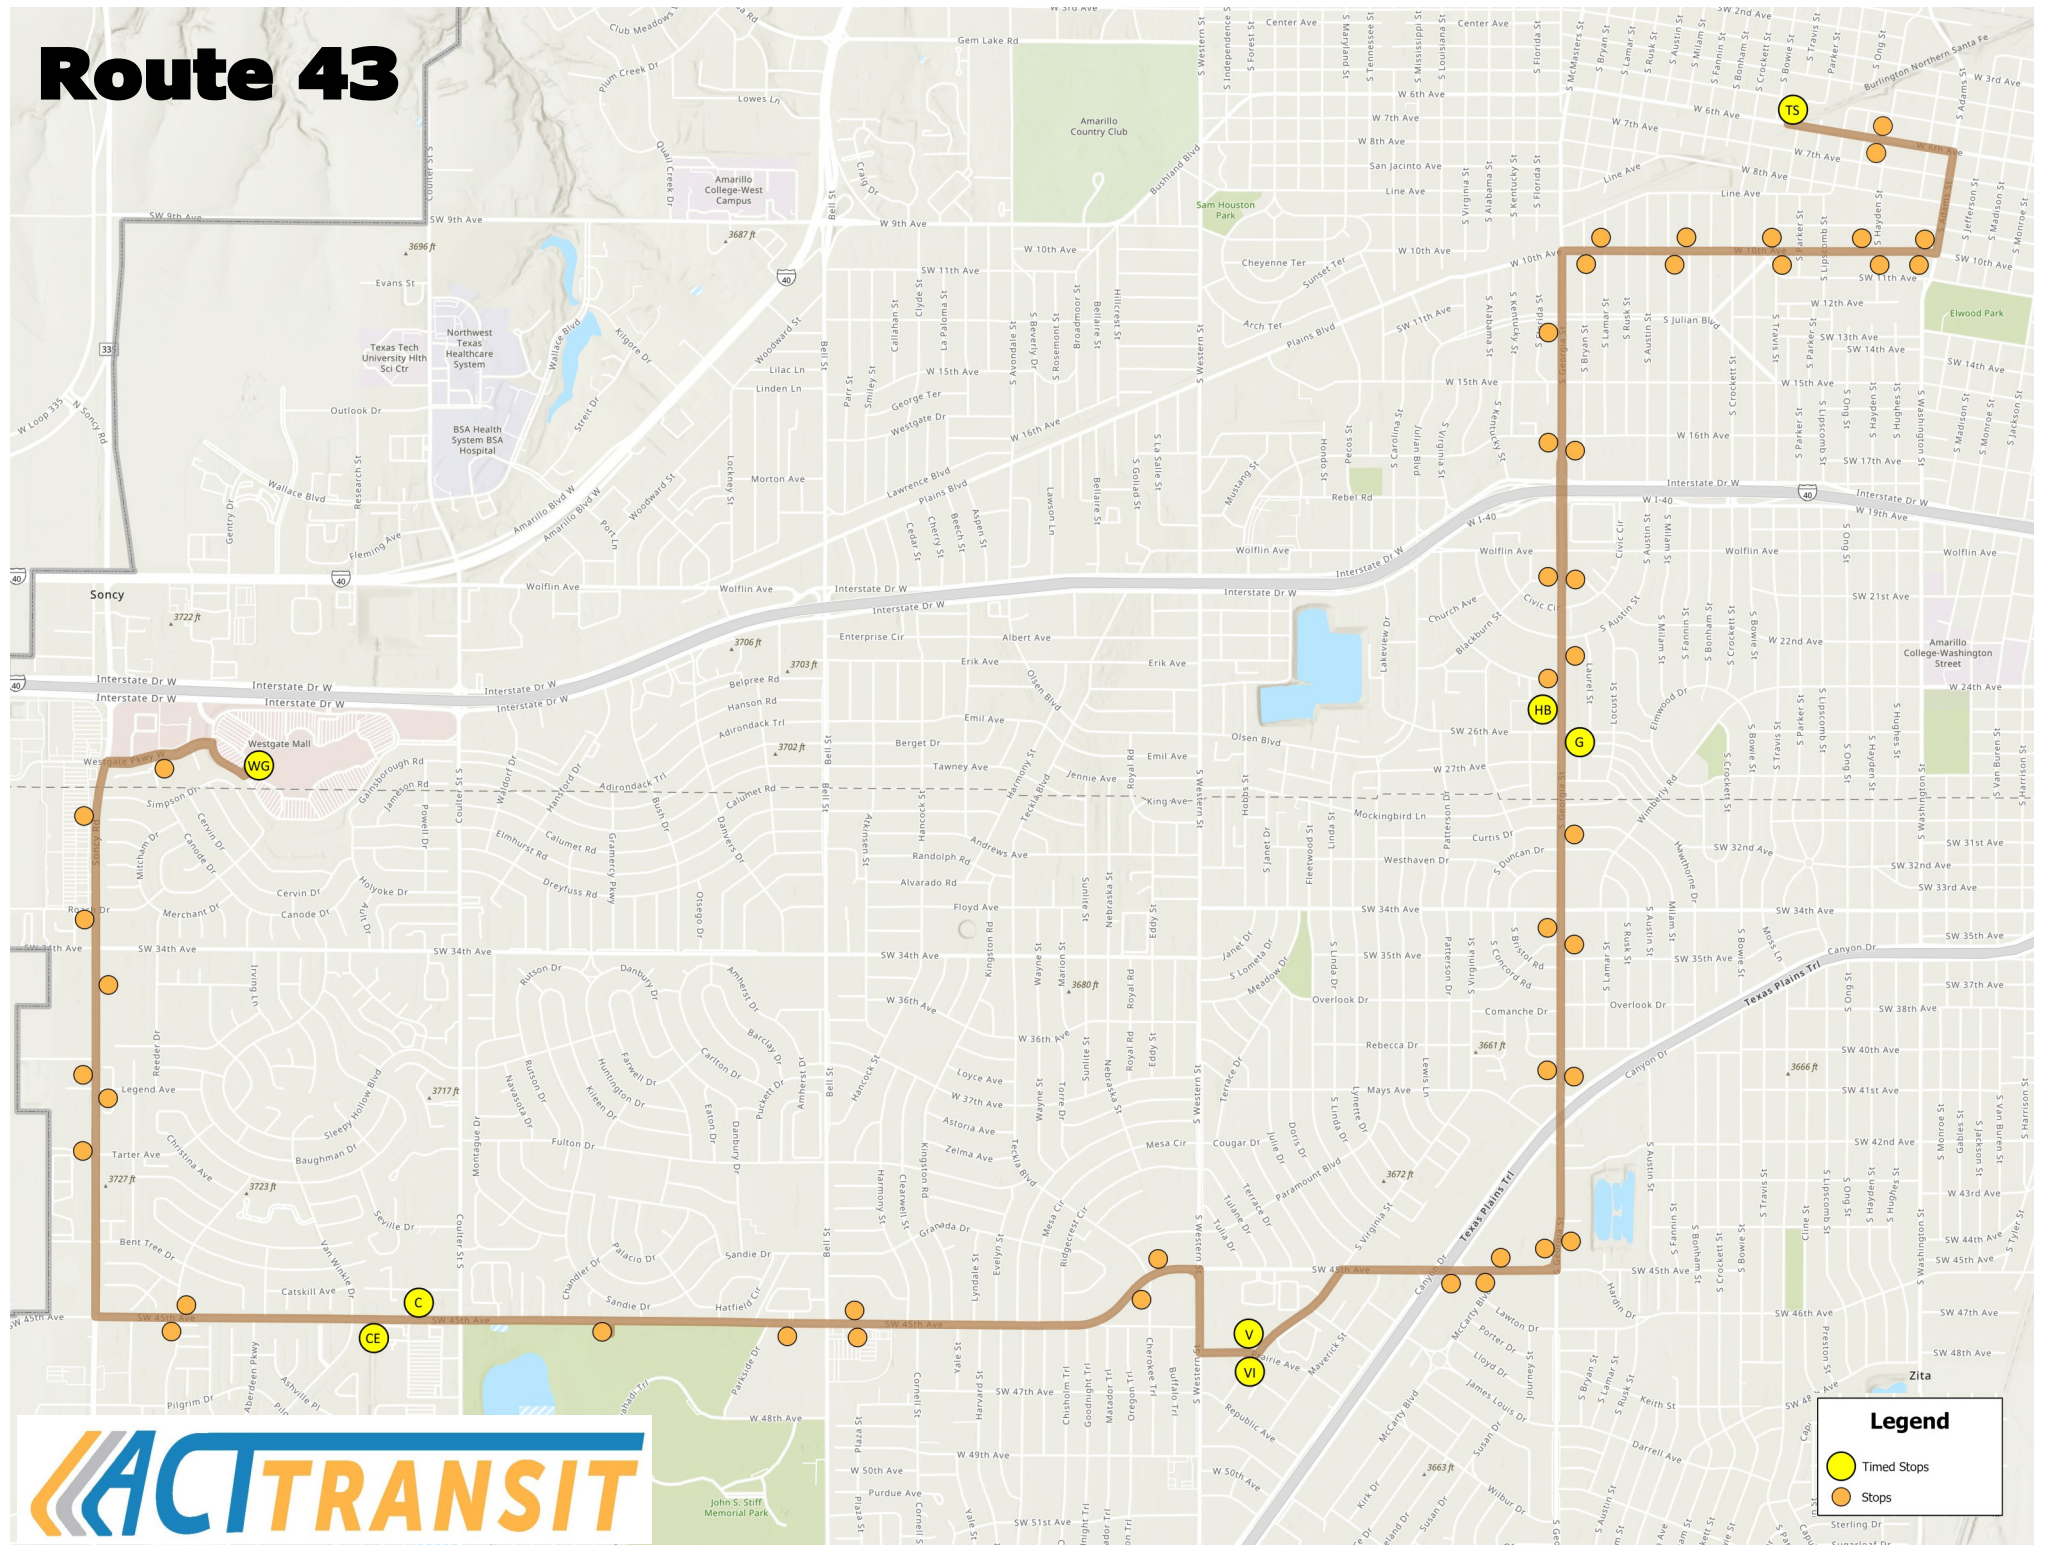

# Route 43

**Legend**

- Yellow Circle: Timed Stops
- Orange Circle: Stops

# Route 43: Monday - Friday Departure Times

Out-Bound				In-Bound				
Transfer Station Departure	Georgia @ Market Street United	Prairie & Western	SW 45th & Coulter Walmart	Westgate Mall	SW 45th & Coulter Walmart	Prairie & Western	Georgia & SW 26th	Transfer Station Arrival
TS	HB	V	C	WG	CE	VI	G	TS
--	--	--	--	--	--	6:36 AM	6:46 AM	6:55 AM
7:00 AM	7:12 AM	7:22 AM	7:32 AM	7:45 AM	7:55 AM	8:06 AM	8:16 AM	8:25 AM
8:30 AM	8:42 AM	8:52 AM	9:02 AM	9:15 AM	9:25 AM	9:36 AM	9:46 AM	9:55 AM
9:00 AM	9:12 AM	9:22 AM	9:32 AM	9:45 AM	9:55 AM	10:06 AM	10:16 AM	10:25 AM
10:00 AM	10:12 AM	10:22 AM	10:32 AM	10:45 AM	10:55 AM	11:06 AM	11:16 AM	11:25 AM
10:30 AM	10:42 AM	10:52 AM	11:02 AM	11:15 AM	11:25 AM	11:36 AM	11:46 AM	11:55 AM
11:30 AM	11:42 AM	11:52 AM	12:02 PM	12:15 PM	12:25 PM	12:36 PM	12:46 PM	12:55 PM
12:00 PM	12:12 PM	12:22 PM	12:32 PM	12:45 PM	12:55 PM	1:06 PM	1:16 PM	1:25 PM
1:00 PM	1:12 PM	1:22 PM	1:32 PM	1:45 PM	1:55 PM	2:06 PM	2:16 PM	2:25 PM
1:30 PM	1:42 PM	1:52 PM	2:02 PM	2:15 PM	2:25 PM	2:36 PM	2:46 PM	2:55 PM
2:30 PM	2:42 PM	2:52 PM	3:02 PM	3:15 PM	3:25 PM	3:36 PM	3:46 PM	3:55 PM
3:00 PM	3:12 PM	3:22 PM	3:32 PM	3:45 PM	3:55 PM	4:06 PM	4:16 PM	4:25 PM
4:00 PM	4:12 PM	4:22 PM	4:32 PM	4:45 PM	4:55 PM	5:06 PM	5:16 PM	5:25 PM
4:30 PM	4:42 PM	4:52 PM	5:02 PM	5:15 PM	5:25 PM	5:36 PM	5:46 PM	5:55 PM
5:30 PM	5:42 PM	5:52 PM	6:02 PM	6:15 PM	6:25 PM	6:36 PM	6:46 PM	6:55 PM
6:00 PM	6:12 PM	6:22 PM	6:32 PM	--	--	--	--	--