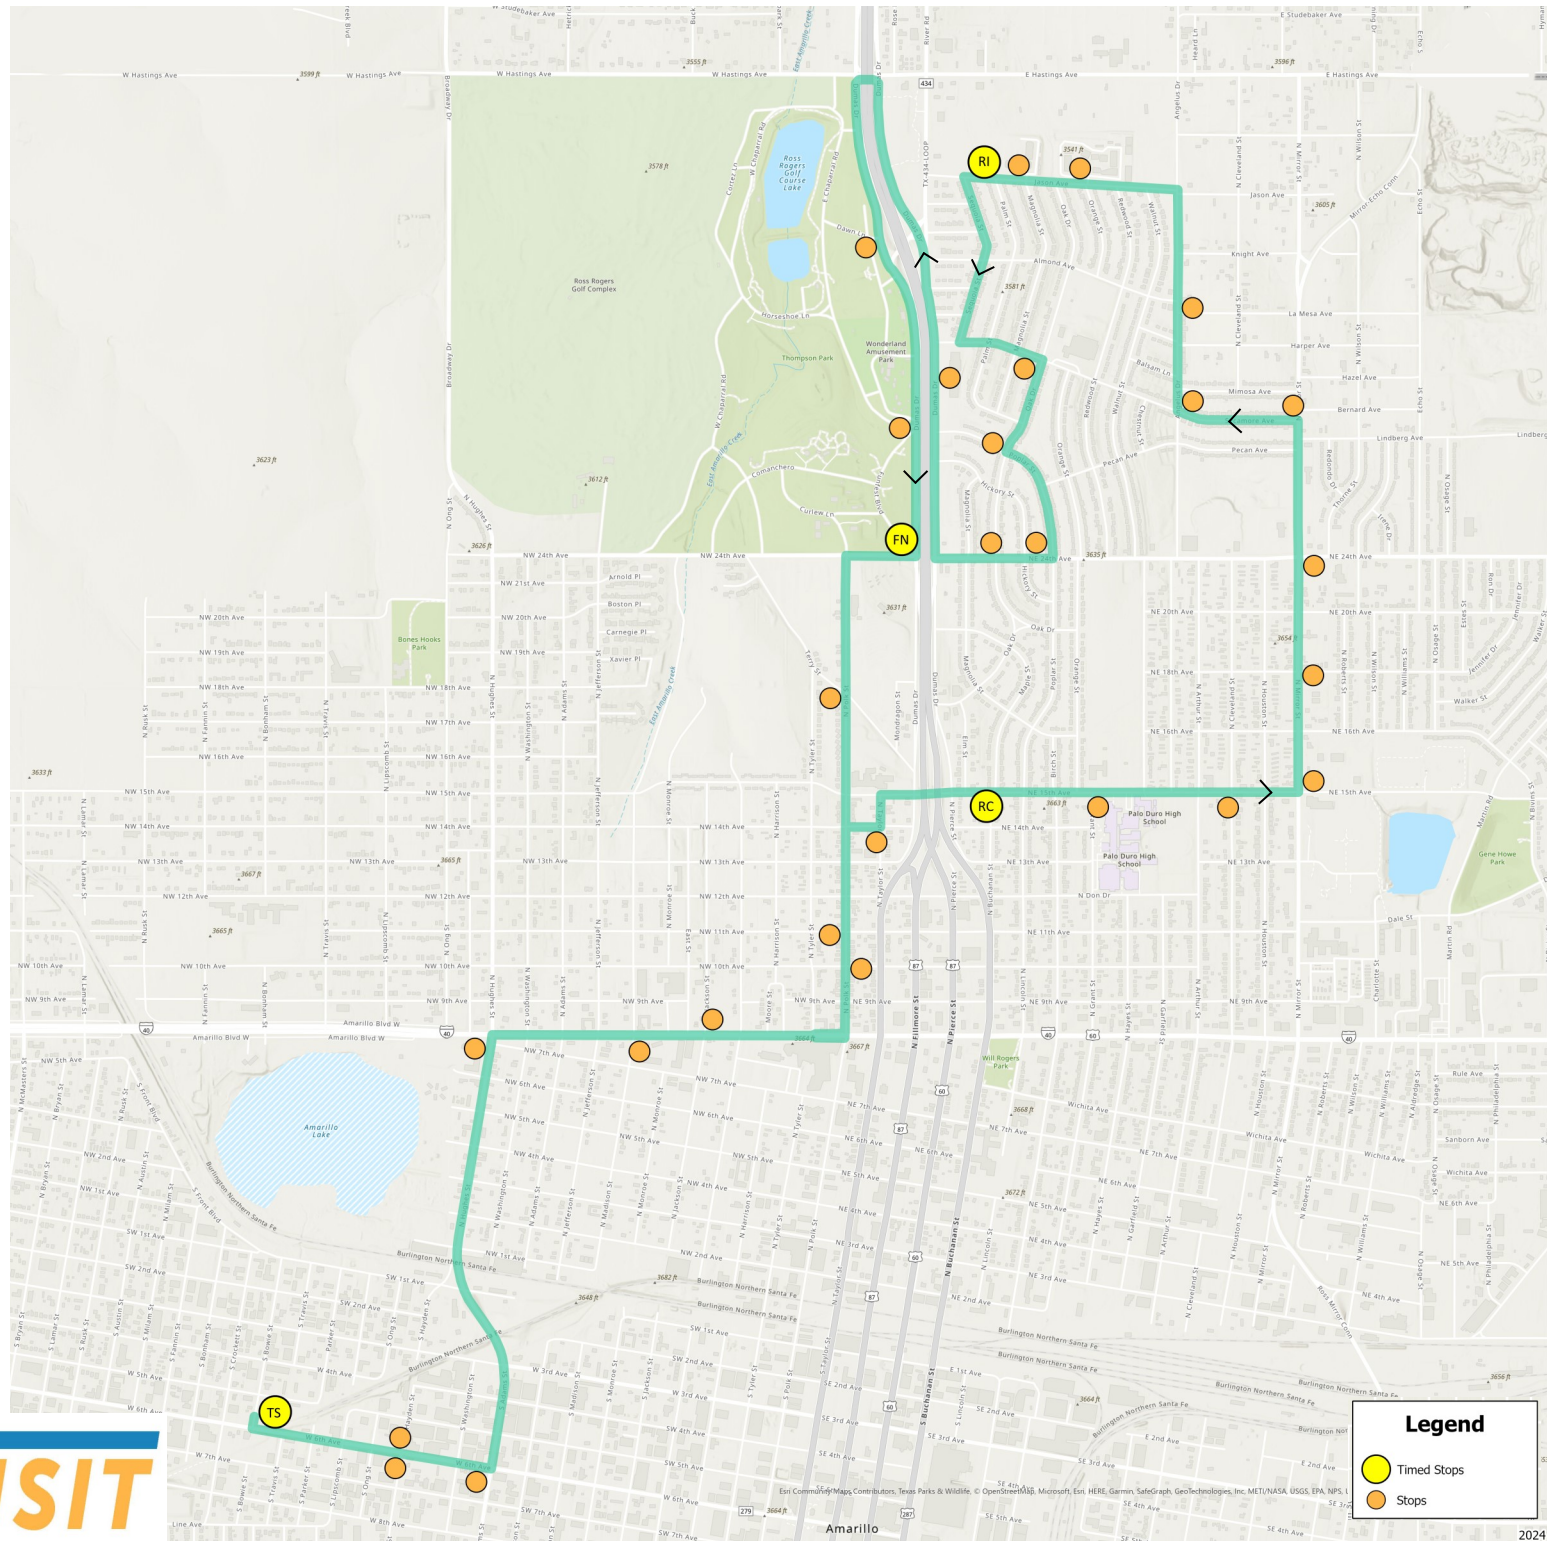

Route 21

Legend

- Timed Stops
- Stops

Route 21: Weekday and Saturday Departure Times

Out-Bound			In-Bound	
Transfer Station Departure	Buchanan & 15th	Jason & Palm (United)	Funfest & NE 24th	Transfer Station Arrival
TS	RC	RJ	FN	TS
--	6:20 AM	6:27 AM	6:39 AM	6:50 AM
7:00 AM	7:12 AM	7:24 AM	7:36 AM	7:47 AM
8:00 AM	8:12 AM	8:24 AM	8:36 AM	8:47 AM
9:00 AM	9:12 AM	9:24 AM	9:36 AM	9:47 AM
10:00 AM	10:12 AM	10:24 AM	10:36 AM	10:47 AM
11:00 AM	11:12 AM	11:24 AM	11:36 AM	11:47 AM
12:00 PM	12:12 PM	12:24 PM	12:36 PM	12:47 PM
1:00 PM	1:12 PM	1:24 PM	1:36 PM	1:47 PM
2:00 PM	2:12 PM	2:24 PM	2:36 PM	2:47 PM
3:00 PM	3:12 PM	3:24 PM	3:36 PM	3:47 PM
4:00 PM	4:12 PM	4:24 PM	4:36 PM	4:47 PM
5:00 PM	5:12 PM	5:24 PM	5:36 PM	5:47 PM
6:00 PM	6:12 PM	6:24 PM	6:36 PM	6:47 PM

Highlighted Times operate Monday - Friday

Locations Served

Palo Duro High School
 North Heights High School
 Residential Areas
 Thompson Memorial Park
 Amarillo Zoo
 Amarillo Water Park
 Hamlet Shopping Center
 United Supermarket (Jason Ave)

Fixed Route Fares

Pay Per Ride Rates

Adult(18+) Single Rides	\$1.00
Seniors (65+) and Disabled (with ACT ID)	\$0.50
Students K-12 (with ACT ID)	\$0.50
Aged 5 and Younger	No Charge

Day Pass Rates

Adults(18+) Day Pass	\$2.00
Seniors (65+) and Disabled (with ACT ID)	\$1.00
Students K-12 (with ACT ID)	\$1.00