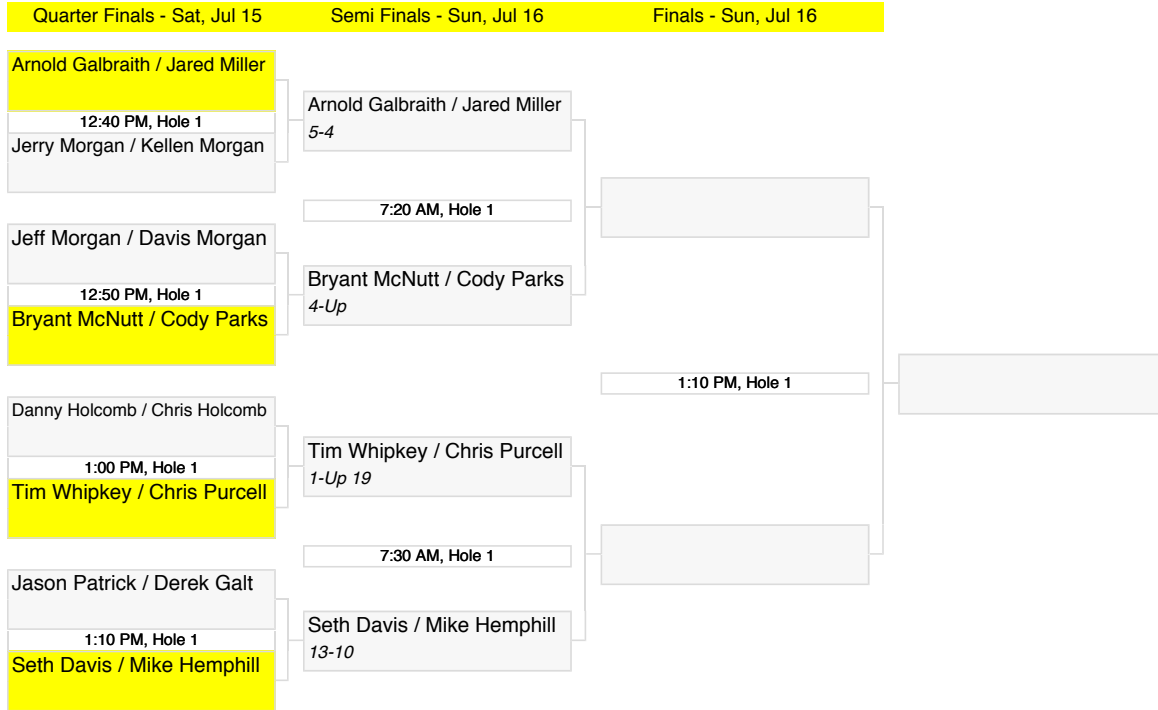

71st Annual Budweiser Partnership

1ST FLIGHT CONSOLATION