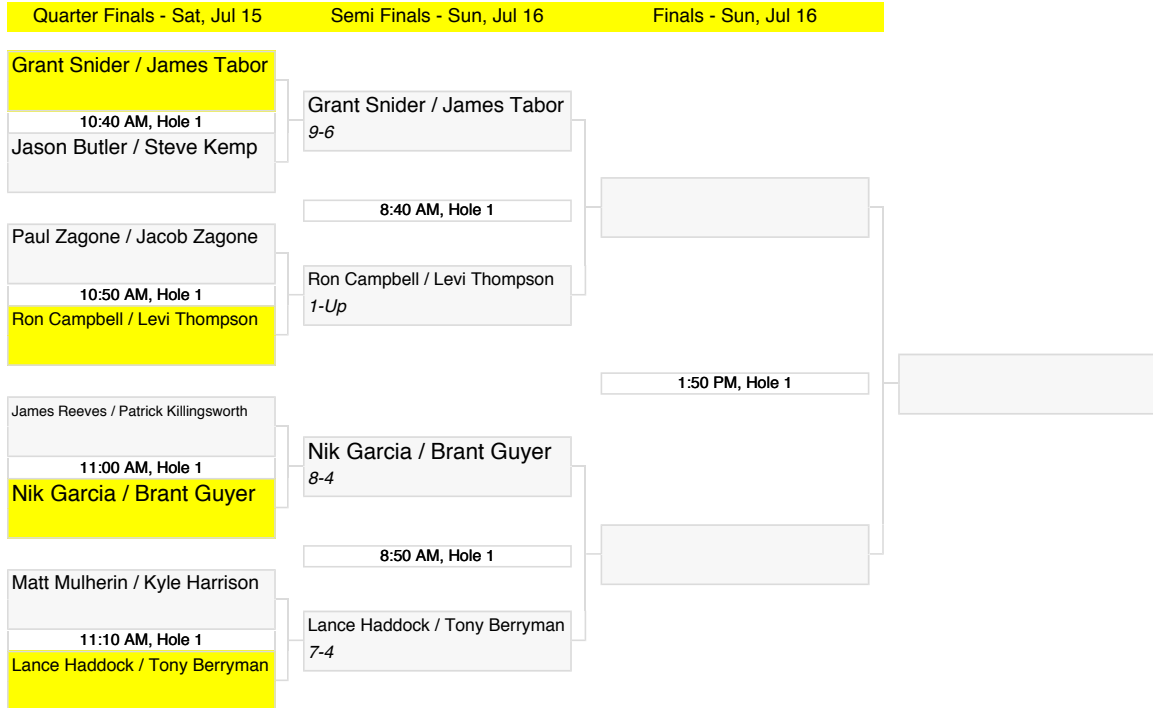

71st Annual Budweiser Partnership

5TH FLIGHT

Match 1 - Fri, Jul 14 Quarter Finals - Sat, Jul 15 Semi Finals - Sun, Jul 16 Finals - Sun, Jul 16

71st Annual Budweiser Partnership

5TH FLIGHT CONSOLATION

71st Annual Budweiser Partnership

6TH FLIGHT

Match 1 - Fri, Jul 14 Quarter Finals - Sat, Jul 15 Semi Finals - Sun, Jul 16 Finals - Sun, Jul 16

71st Annual Budweiser Partnership

6TH FLIGHT CONSOLATION

71st Annual Budweiser Partnership

7TH FLIGHT