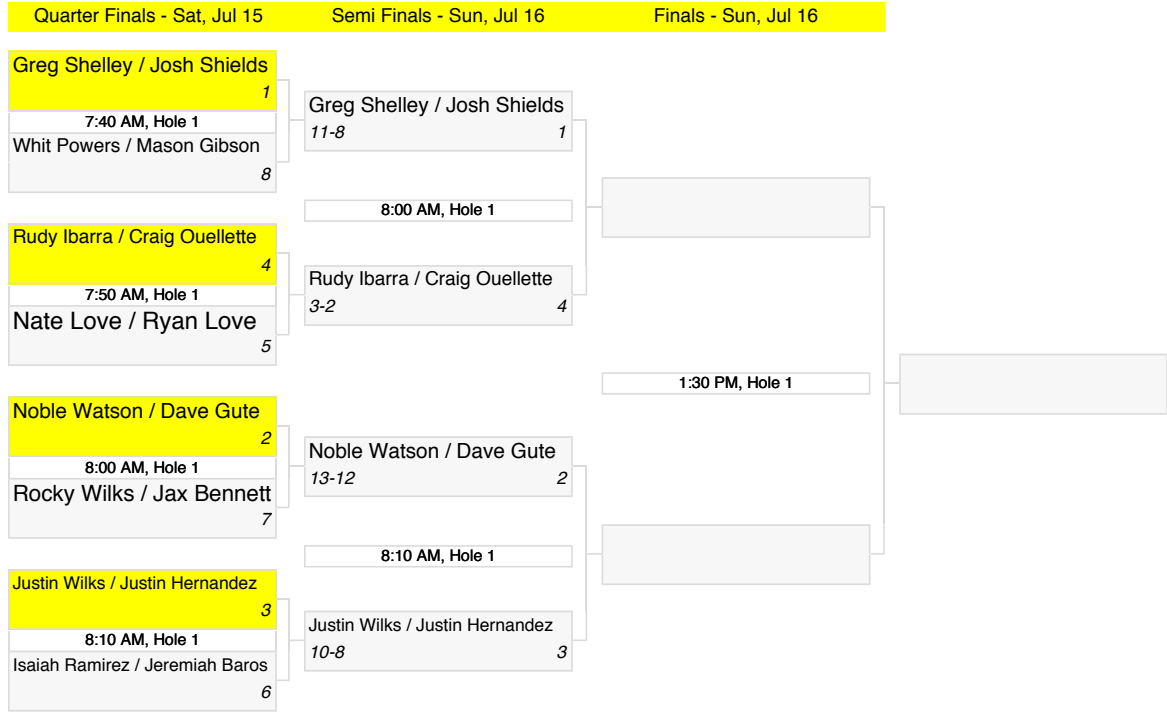

Quarter Finals - Sat, Jul 15 Championship Semi Finals - Sat, Jul 15 Finals - Sun, Jul 16

71st Annual Budweiser Partnership

PRESIDENTS

71st Annual Budweiser Partnership

PRESIDENTS CONSOLATION

71st Annual Budweiser Partnership