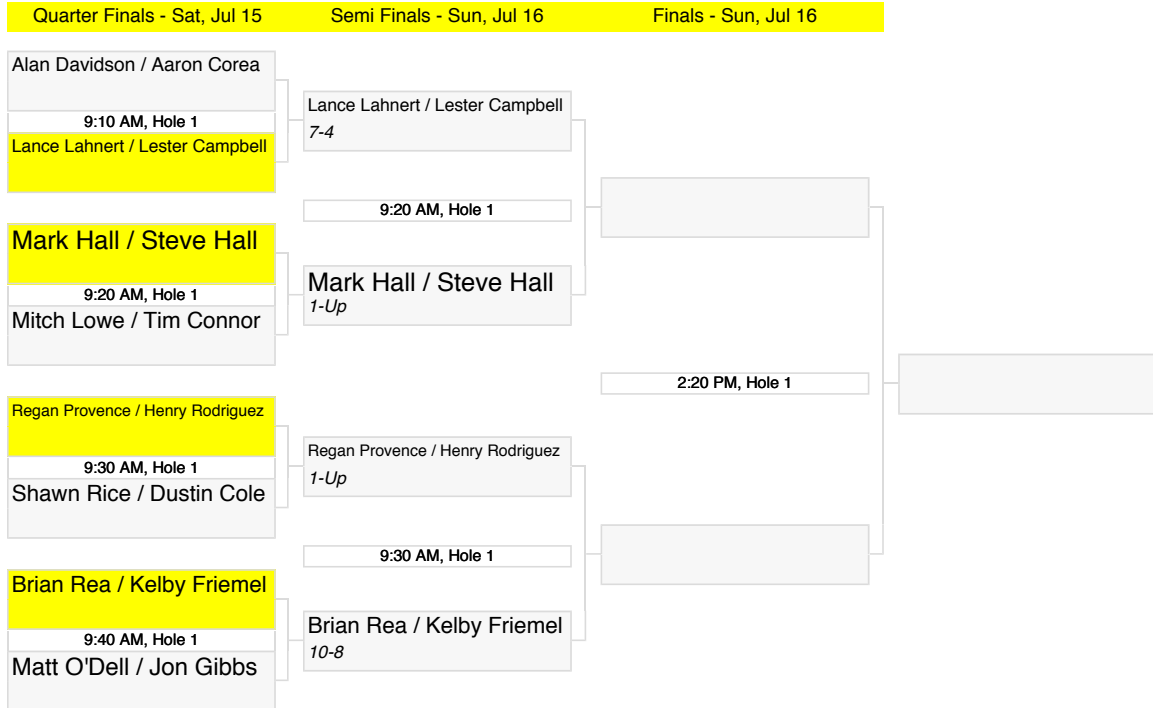

71st Annual Budweiser Partnership

7TH FLIGHT CONSOLATION