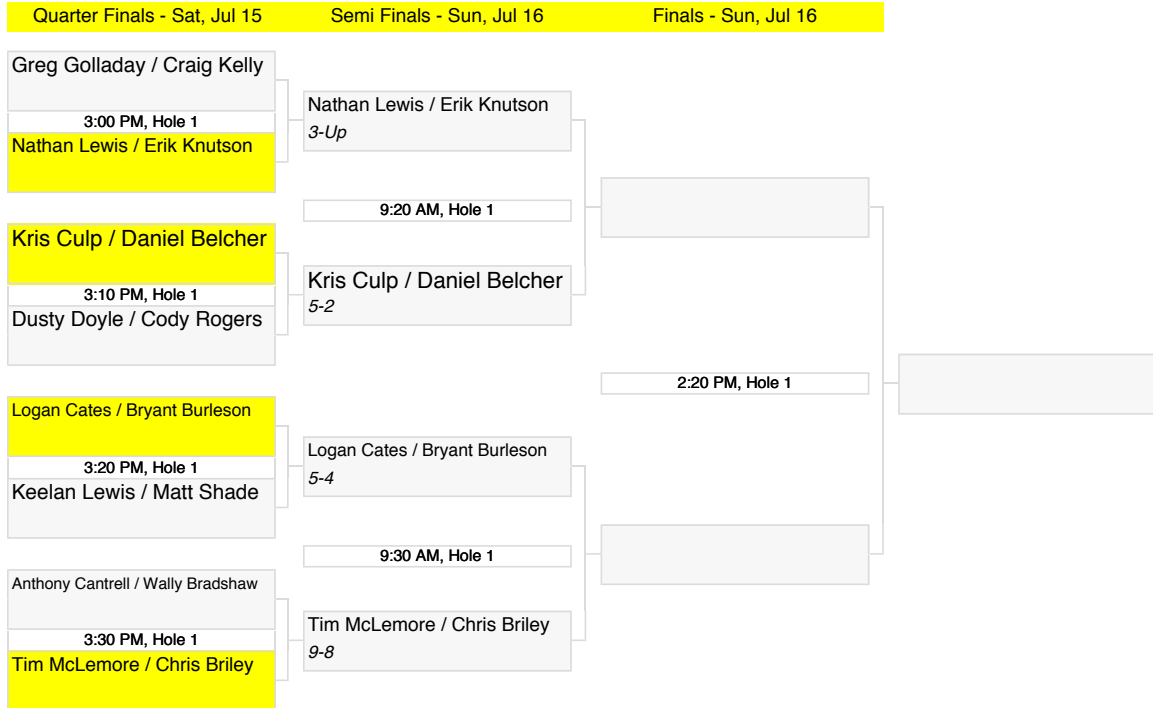

71st Annual Budweiser Partnership

2ND FLIGHT CONSOLATION