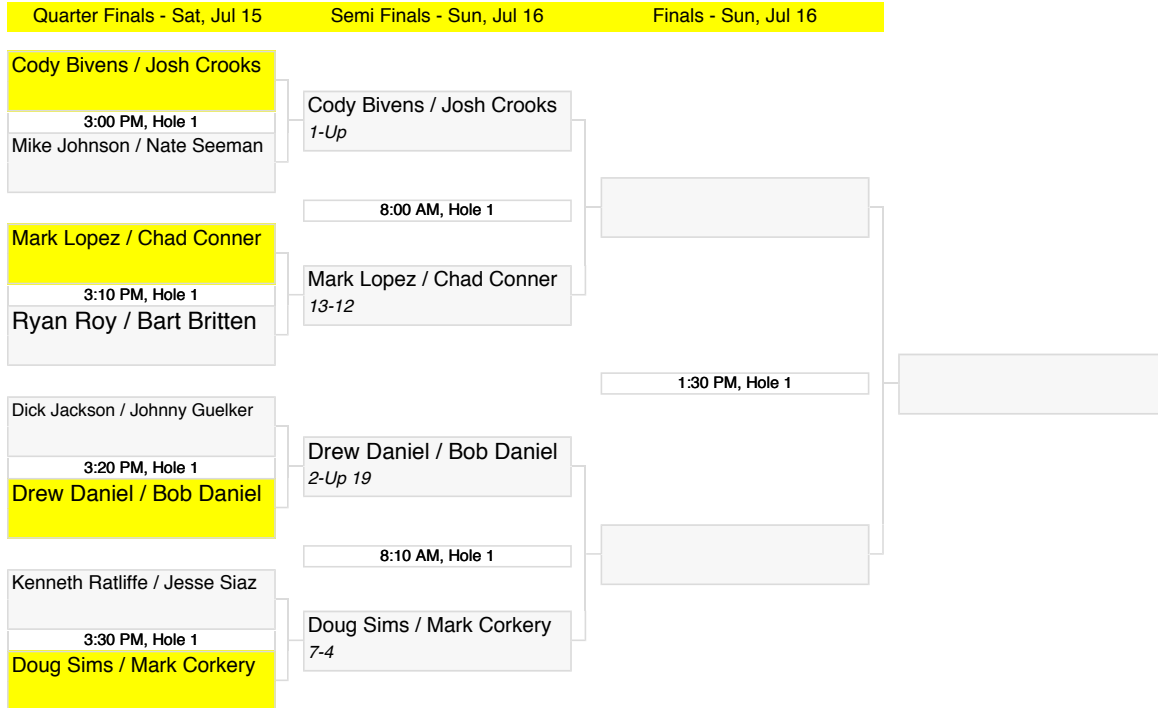

71st Annual Budweiser Partnership

5TH FLIGHT

Match 1 - Fri, Jul 14 Quarter Finals - Sat, Jul 15 Semi Finals - Sun, Jul 16 Finals - Sun, Jul 16

71st Annual Budweiser Partnership

5TH FLIGHT CONSOLATION

71st Annual Budweiser Partnership