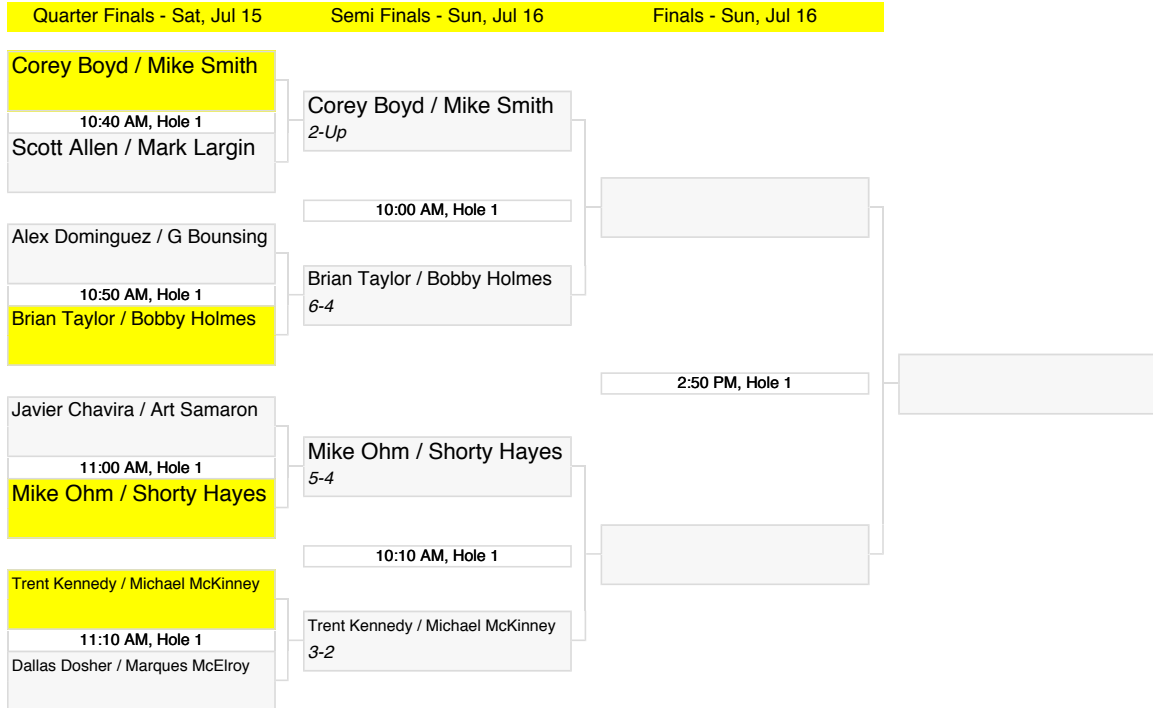

71st Annual Budweiser Partnership

3RD FLIGHT CONSOLATION