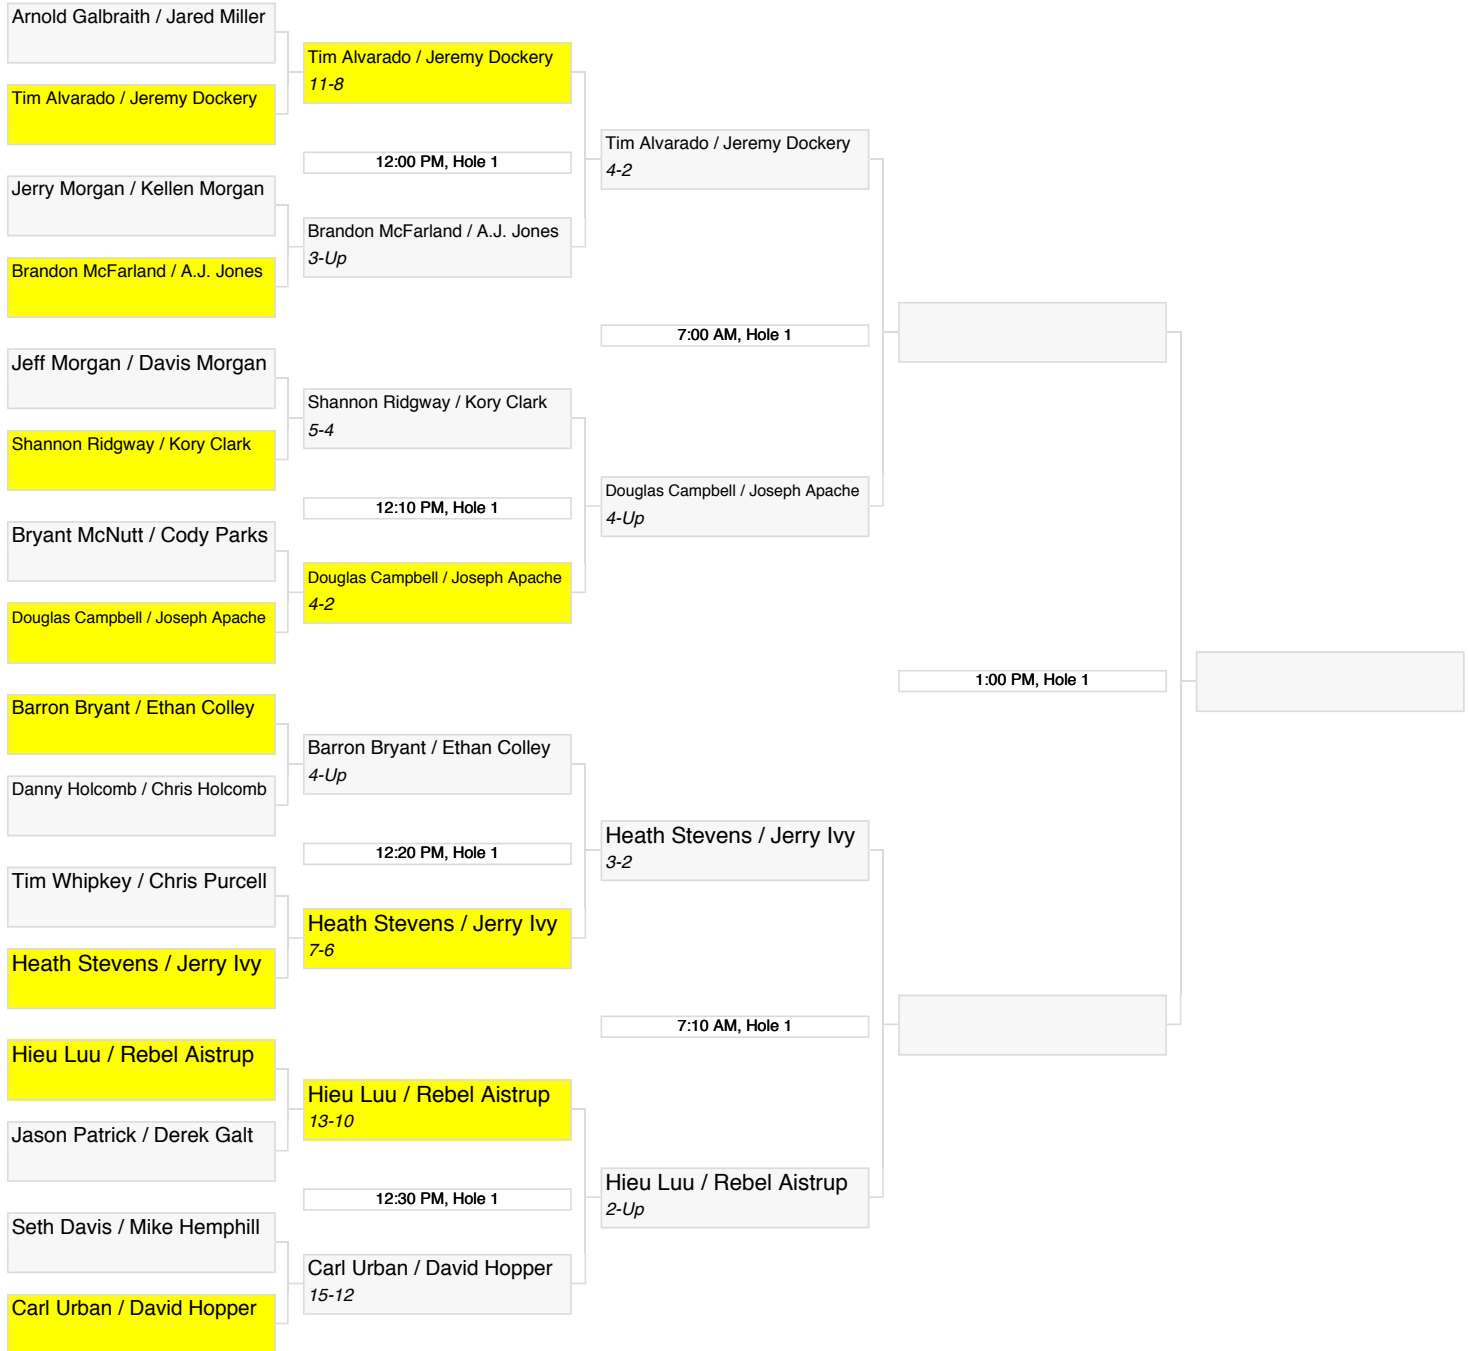

71st Annual Budweiser Partnership

1ST FLIGHT

Match 1 - Fri, Jul 14   Quarter Finals - Sat, Jul 15   Semi Finals - Sun, Jul 16   Finals - Sun, Jul 16