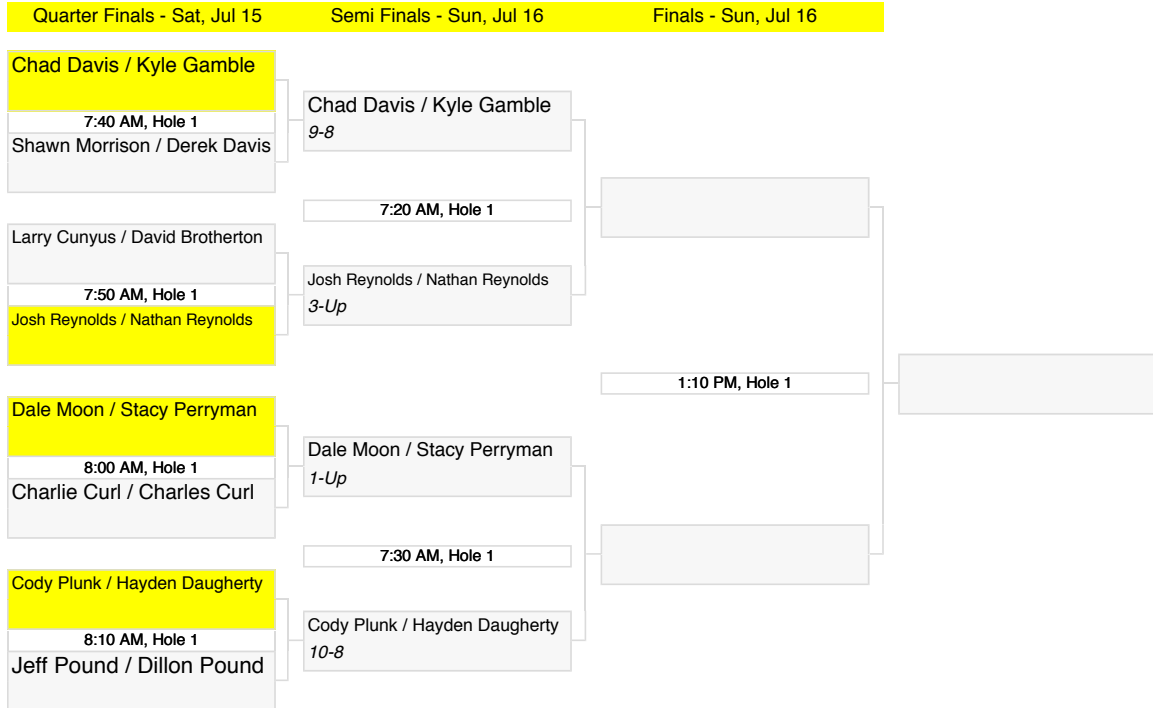

3RD FLIGHT CONSOLATION

71st Annual Budweiser Partnership

4TH FLIGHT

Match 1 - Fri, Jul 14 Quarter Finals - Sat, Jul 15 Semi Finals - Sun, Jul 16 Finals - Sun, Jul 16

71st Annual Budweiser Partnership

4TH FLIGHT CONSOLATION