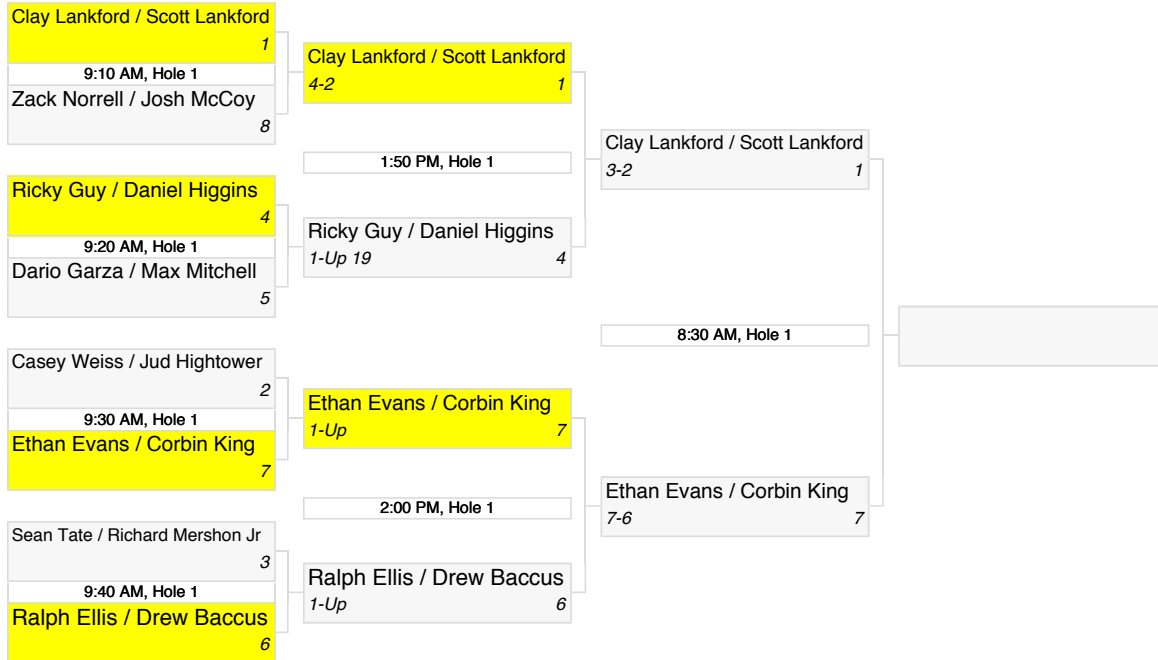

Quarter Finals - Sat, Jul 15 Championship Semi Finals - Sat, Jul 15 Finals - Sun, Jul 16

71st Annual Budweiser Partnership

PRESIDENTS

71st Annual Budweiser Partnership

PRESIDENTS CONSOLATION

71st Annual Budweiser Partnership