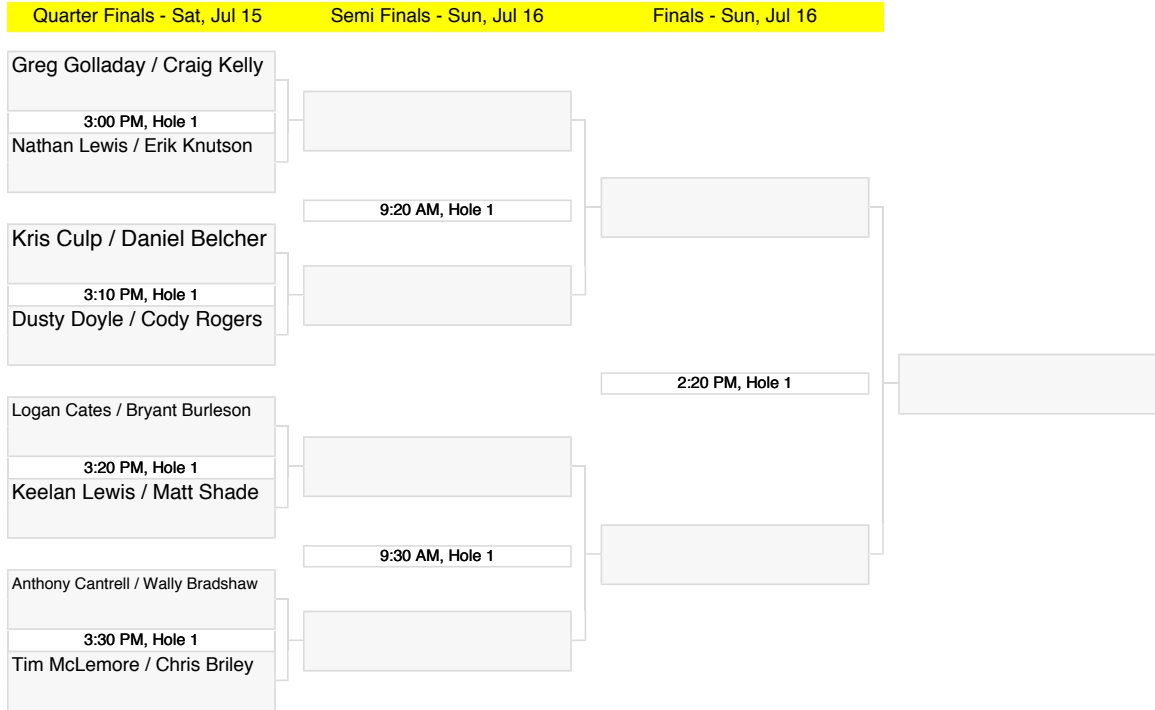

71st Annual Budweiser Partnership

2ND FLIGHT CONSOLATION