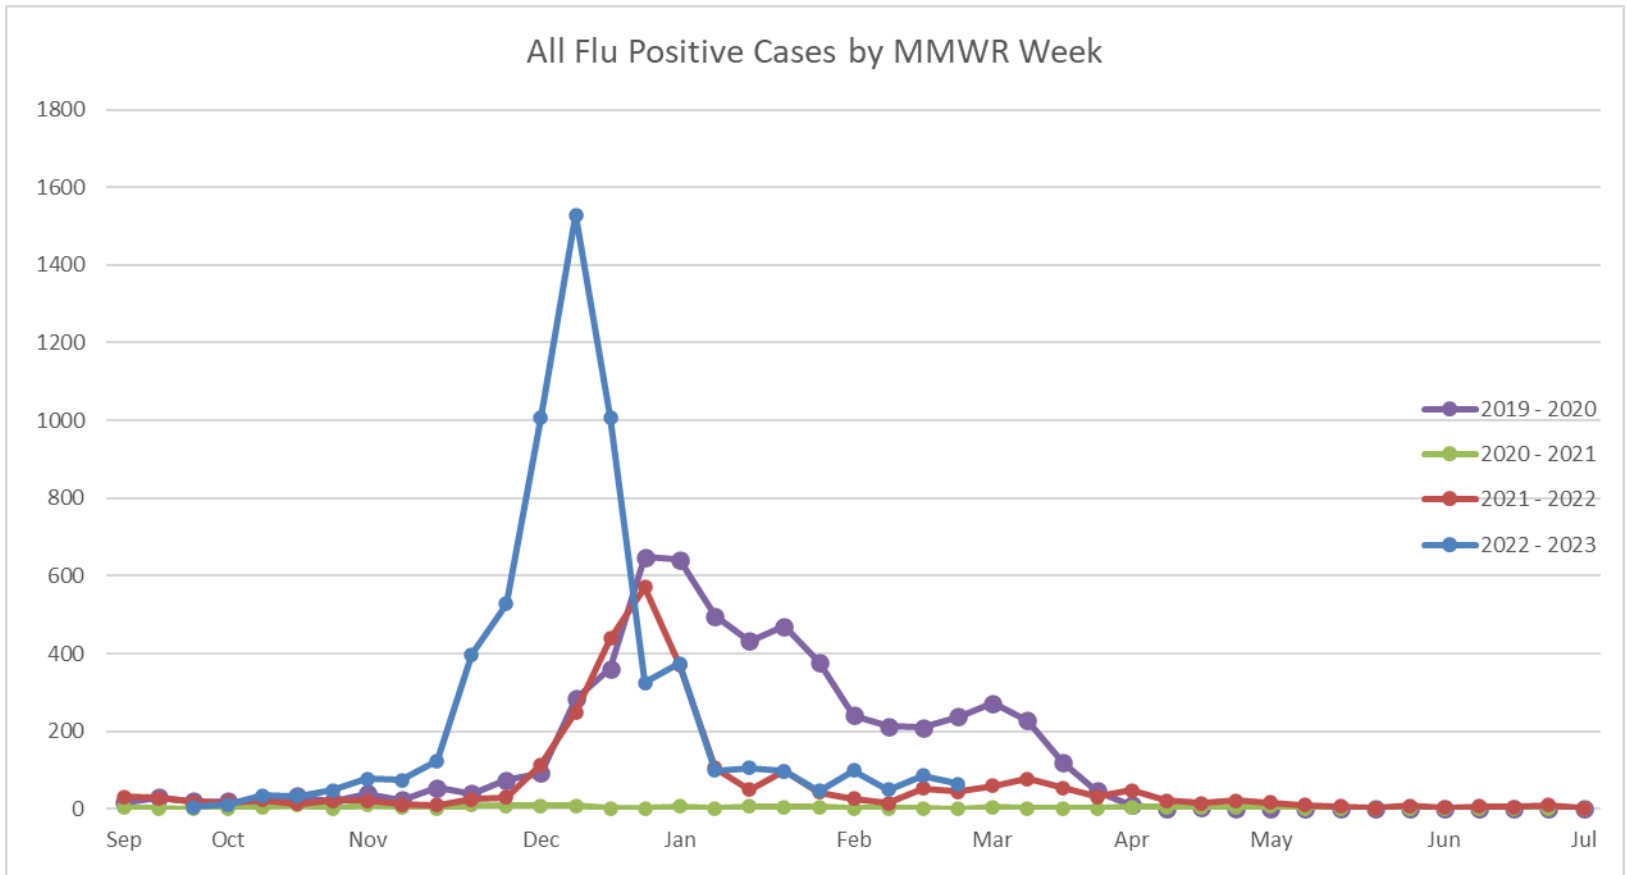

2022 - 2023 ○ Flu Season

Amarillo Public Health Weekly Flu Report

All Graphs and Tables Include Potter and Randall County Data Only

2022 - 2023 Flu Season

Public Health
Prevent. Promote. Protect.

Amarillo