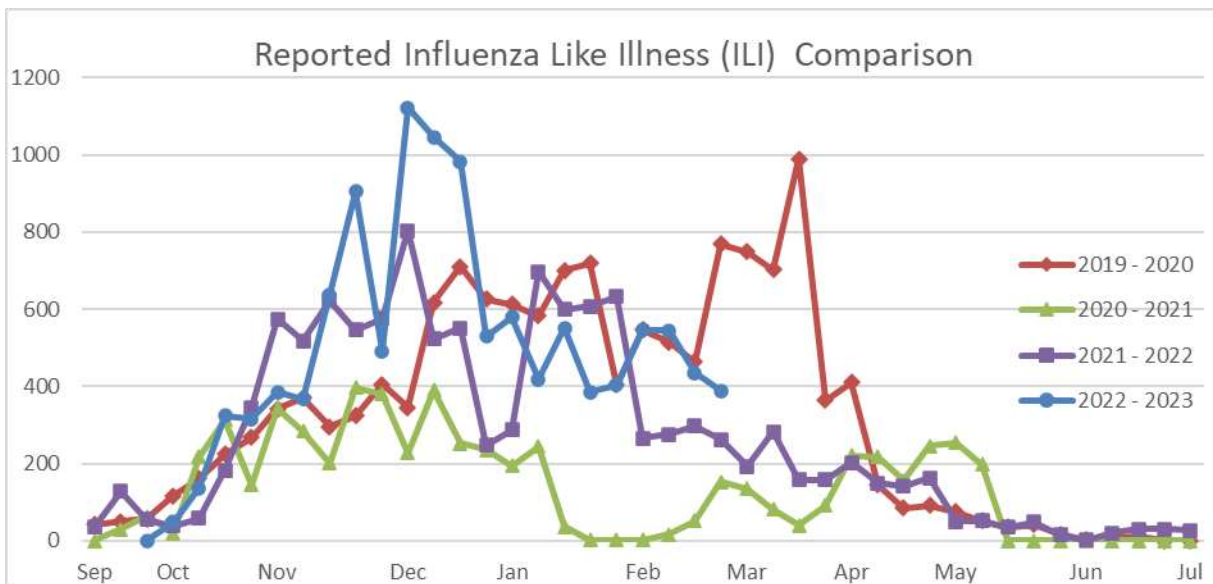

2022 - 2023 ○ Flu Season

Amarillo Public Health Weekly Flu Report

All Graphs and Tables Include Potter and Randall County Data Only

2022 - 2023 Flu Season

Public Health
Prevent. Promote. Protect.

Amarillo