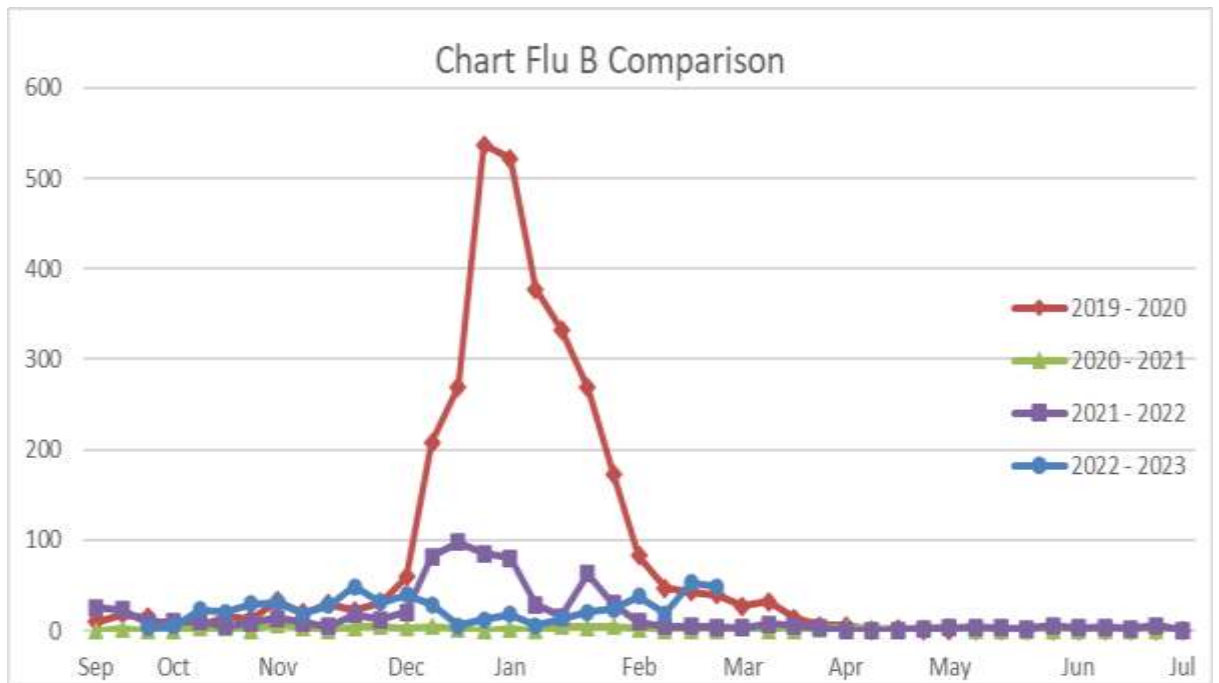

2022 - 2023 ○ Flu Season

Amarillo Public Health Weekly Flu Report

All Graphs and Tables Include Potter and Randall County Data Only

2022 - 2023 Flu Season

Public Health
Prevent. Promote. Protect.

Amarillo