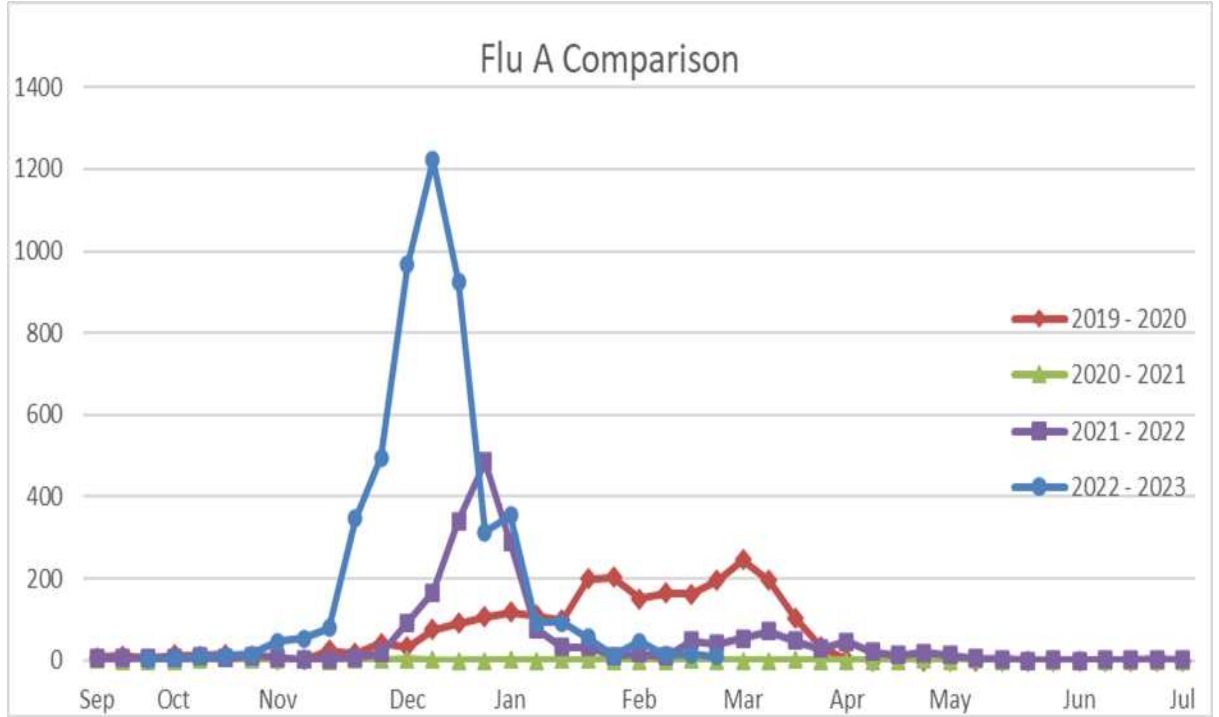

2022 - 2023 ○ Flu Season

Amarillo Public Health Weekly Flu Report

All Graphs and Tables Include Potter and Randall County Data Only

2022 - 2023 Flu Season

Public Health
Prevent. Promote. Protect.

Amarillo