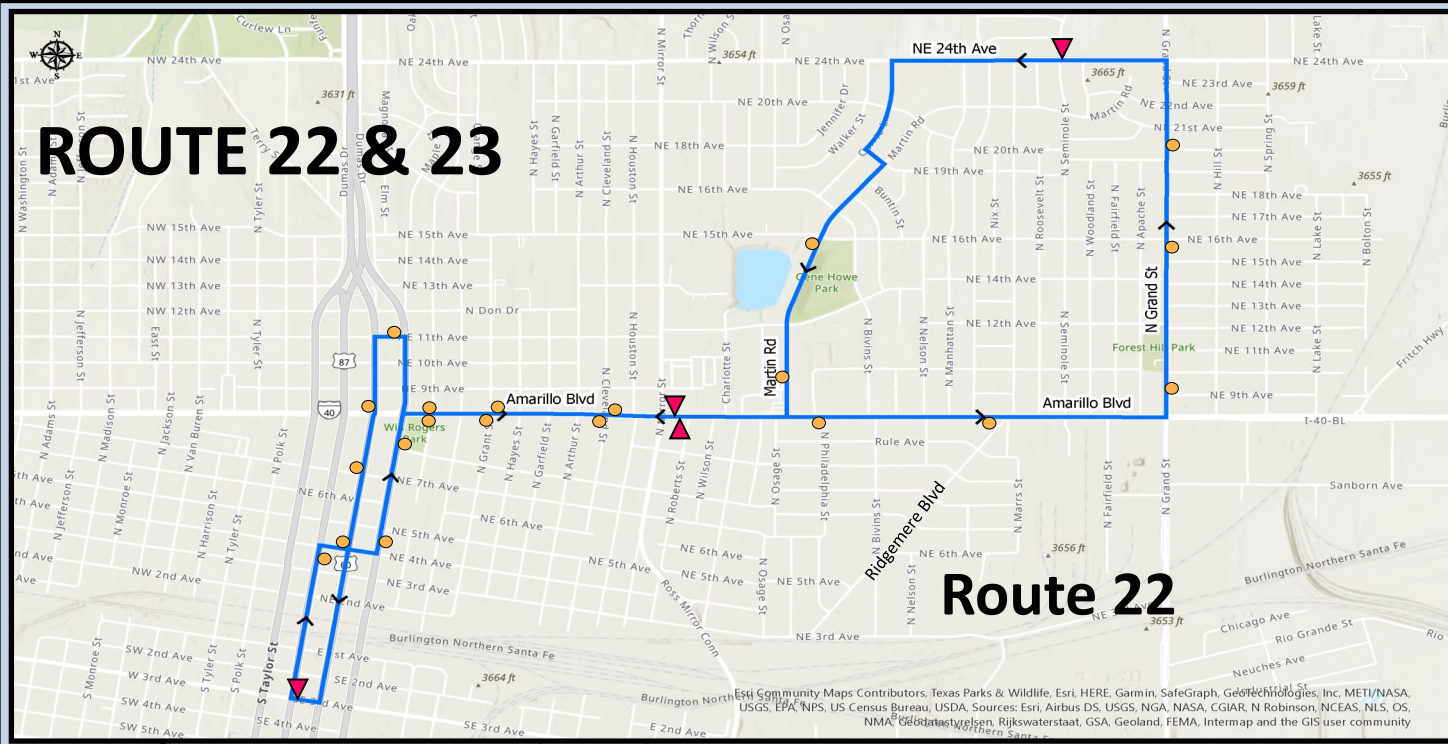

ROUTE 22 & 23

Route 22

For information:
Call: 806-378-3095 Ext. 2
TTY 7-1-1
Or Visit: www.amarillotransit.com

LEGEND	
	Main Stop with Departure Times
	Minor Bus Stop
	Direction of Travel