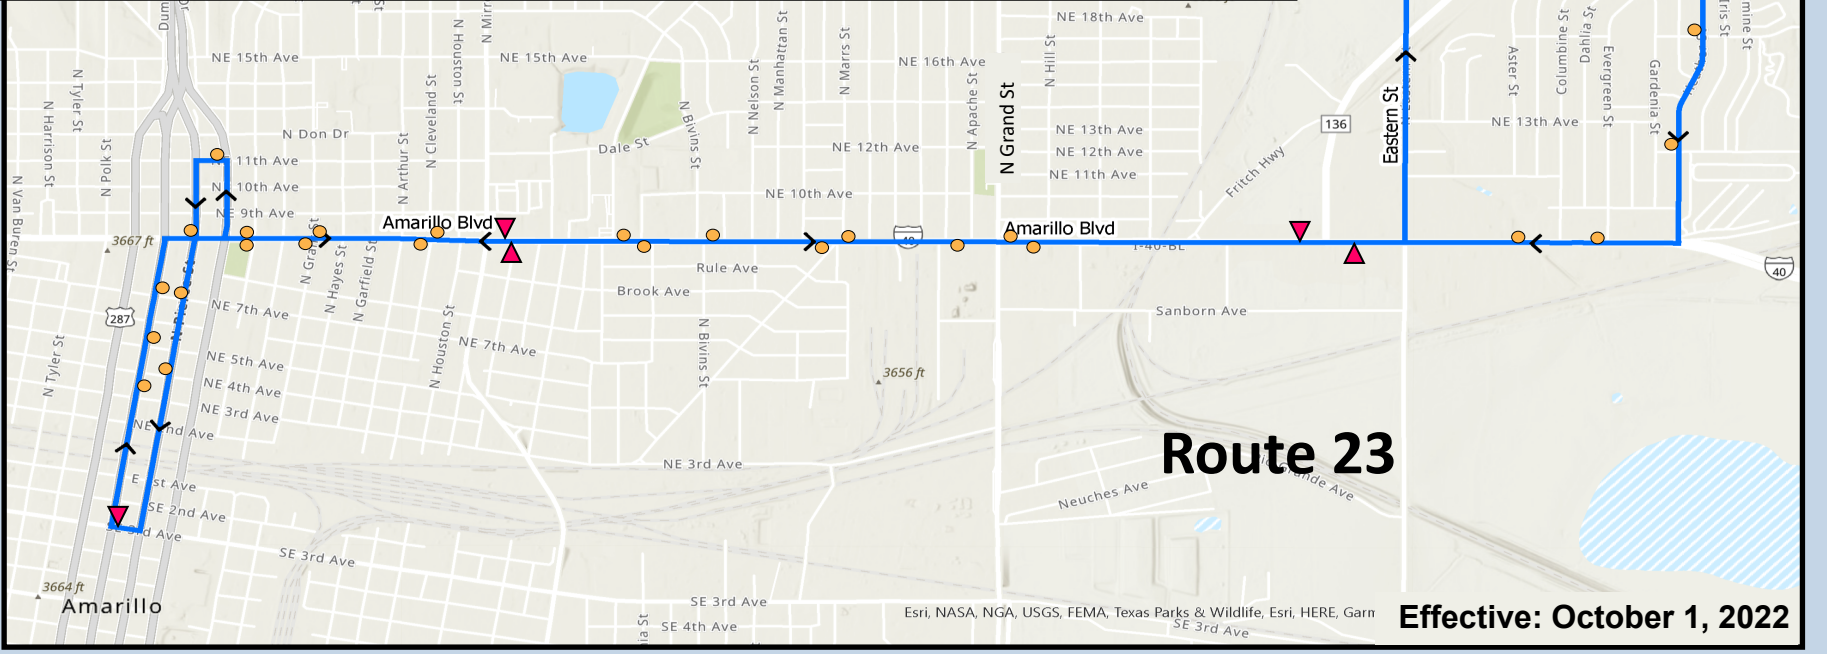

ROUTE 22 & 23

Route 22

For information:
Call: 806-378-3095 Ext. 2
TTY 7-1-1
Or Visit: www.amarillotransit.com

LEGEND	
	Main Stop with Departure Times
	Minor Bus Stop
	Direction of Travel

Route 23