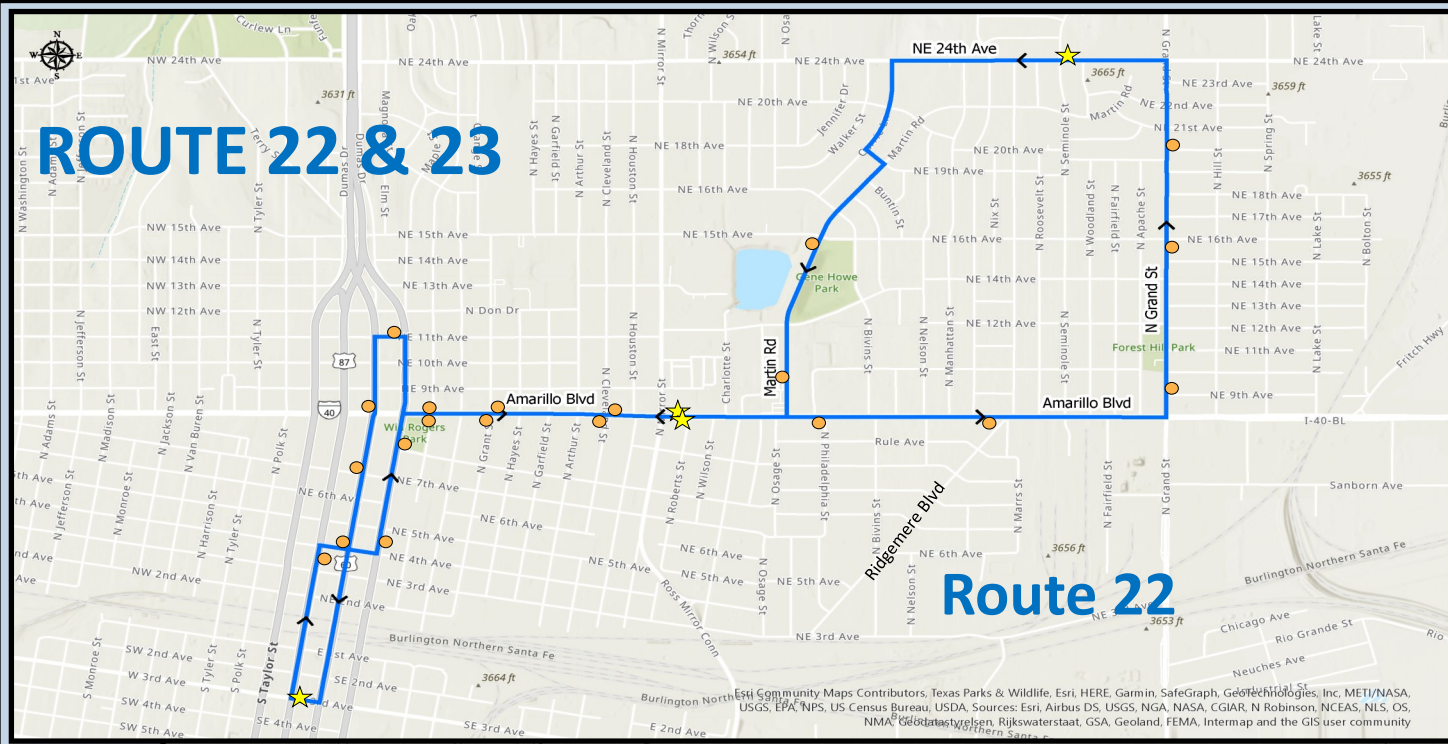

ROUTE 22 & 23

Route 22

For information:
Call: 806-378-3095 Ext. 2
TTY 7-1-1
Or Visit: www.amarillotransit.com

LEGEND	
	Main Bus Stop with Timing
	Minor Bus Stop

Route 23

Route 22 & 23: Weekday and Saturday Departure Times

ROUTE 22 & 23

Temporary Schedule

Locations Served

Ubicaciones Servidas

- Gene Howe Park**
- USPS (Martin Rd)**
- United Supermarket**
- NW Texas Women's And Children's**
- E. Amarillo Blvd Flea Market**
- Healthcare Center**
- J.O. Wyatt Clinic**
- Catholic Charities (N Spring St)**
- Cornerstone Outreach**
- Residential Areas**