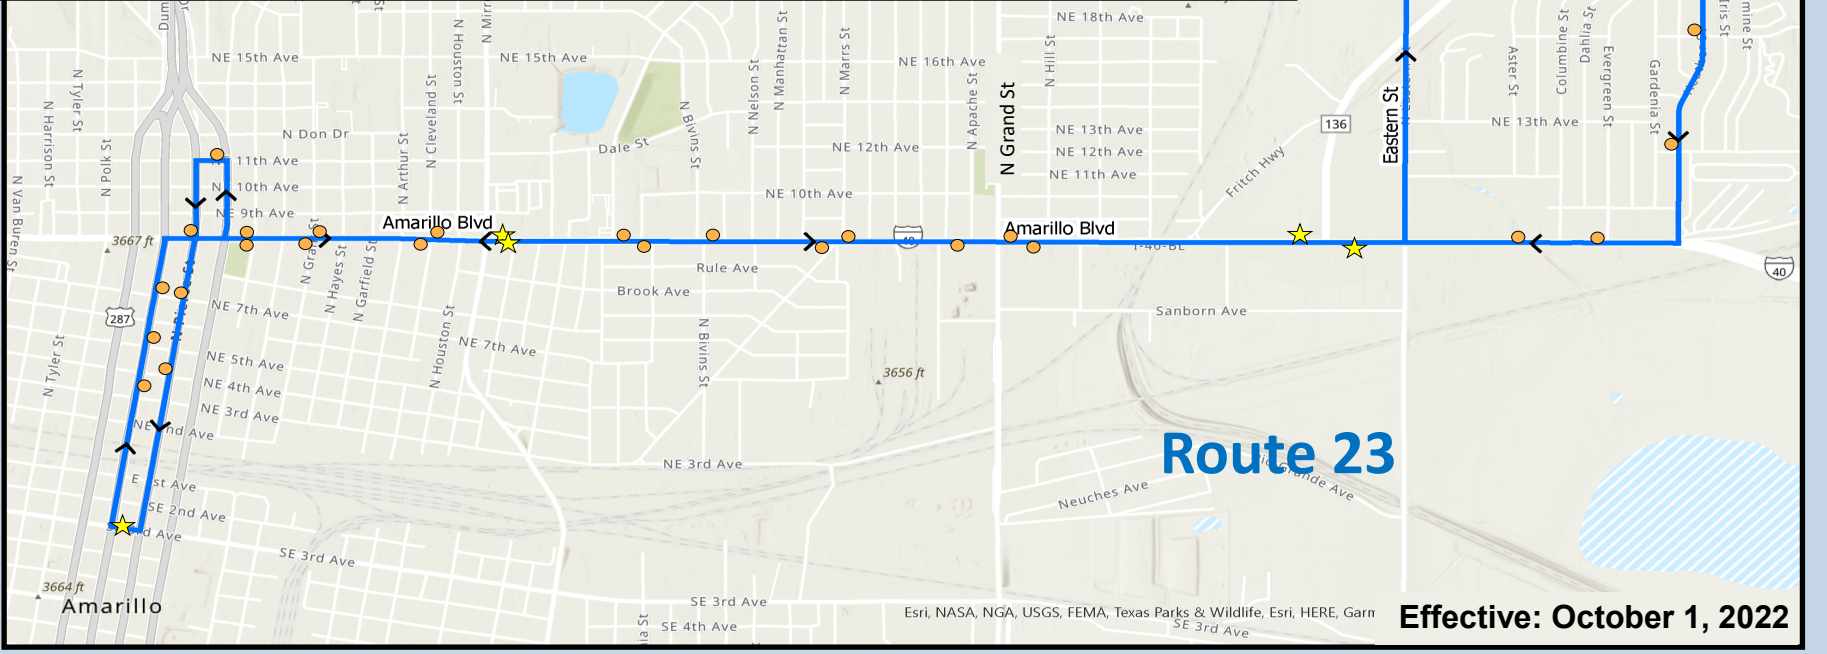

ROUTE 22 & 23

Route 22

For information:
Call: 806-378-3095 Ext. 2
TTY 7-1-1
Or Visit: www.amarillotransit.com

LEGEND	
	Main Bus Stop with Timing
	Minor Bus Stop

Route 23

Route 22 & 23: Weekday and Saturday Departure Times

ROUTE 22 & 23

Temporary Schedule

Locations Served

Ubicaciones Servidas

- Gene Howe Park**
- USPS (Martin Rd)**
- United Supermarket**
- NW Texas Women's And Children's**
- E. Amarillo Blvd Flea Market**
- Healthcare Center**
- J.O. Wyatt Clinic**
- Catholic Charities (N Spring St)**
- Cornerstone Outreach**
- Residential Areas**