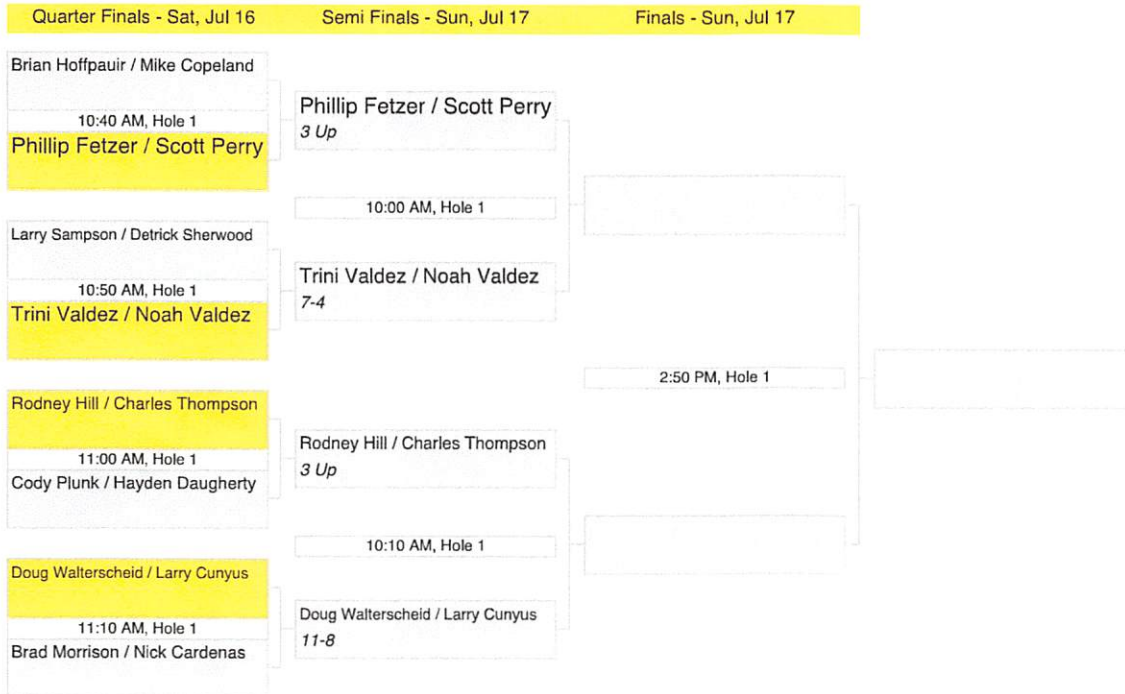

70th Annual Budweiser Partnership

PRESIDENTS

Match 1 - Fri, Jul 15	Quarter Finals - Sat, Jul 16	Semi Finals - Sun, Jul 17	Finals - Sun, Jul 17
<p>Noble Watson / Dave Gute 1 1:50 PM, Hole 1B BYE 16</p>	<p>Noble Watson / Dave Gute <i>Bye</i> 1</p>	<p>Noble Watson / Dave Gute <i>2 Up - 19</i> 1</p>	
<p>Conner Jolley / Bryce Parker 8 2:00 PM, Hole 1B Brock Schroeder / Caleb Johns 9</p>	<p>7:00 AM, Hole 1</p> <p>Brock Schroeder / Caleb Johns 5-2 9</p>	<p>7:40 AM, Hole 1</p>	
<p>Craig Cooper / Jeff Langen 4 2:10 PM, Hole 1B Chad McGarry / Levi Speer 13</p>	<p>Craig Cooper / Jeff Langen 4-2 4</p>	<p>7:10 AM, Hole 1</p> <p>Craig Cooper / Jeff Langen 10-8 4</p>	
<p>Arnold Galbraith / Joe Gonzales 5 2:20 PM, Hole 1B Tony Lance / Monte Epperson 12</p>	<p>7:10 AM, Hole 1</p> <p>Arnold Galbraith / Joe Gonzales 6-4 5</p>		
<p>Les Jones / Jeff Henderson 2 2:30 PM, Hole 1B BYE 15</p>	<p>Les Jones / Jeff Henderson <i>Bye</i> 2</p>	<p>1:20 PM, Hole 1</p> <p>Les Jones / Jeff Henderson <i>2 Up</i> 2</p>	
<p>Greg Shelley / Josh Shields 7 2:40 PM, Hole 1B Todd Hartley / Dan Lowrance 10</p>	<p>7:20 AM, Hole 1</p> <p>Greg Shelley / Josh Shields 4-2 7</p>	<p>7:50 AM, Hole 1</p>	
<p>Blayne Schroeder / Tyler Harper 3 2:50 PM, Hole 1 Trent Kennedy / Michael McKinney 14</p>	<p>7:30 AM, Hole 1</p> <p>Blayne Schroeder / Tyler Harper 3-1 3</p>	<p>Blayne Schroeder / Tyler Harper 4-2 3</p>	
<p>Jordan Moore / J.W. Norris 6 3:00 PM, Hole 1 Jeremiah Baros / Isaiah Ramirez 11</p>	<p>Jordan Moore / J.W. Norris 3-2 6</p>		

70th Annual Budweiser Partnership

PRESIDENTS CONSOLATION

70th Annual Budweiser Partnership

3RD FLIGHT

70th Annual Budweiser Partnership

3RD FLIGHT CONSOLATION

70th Annual Budweiser Partnership

4TH FLIGHT