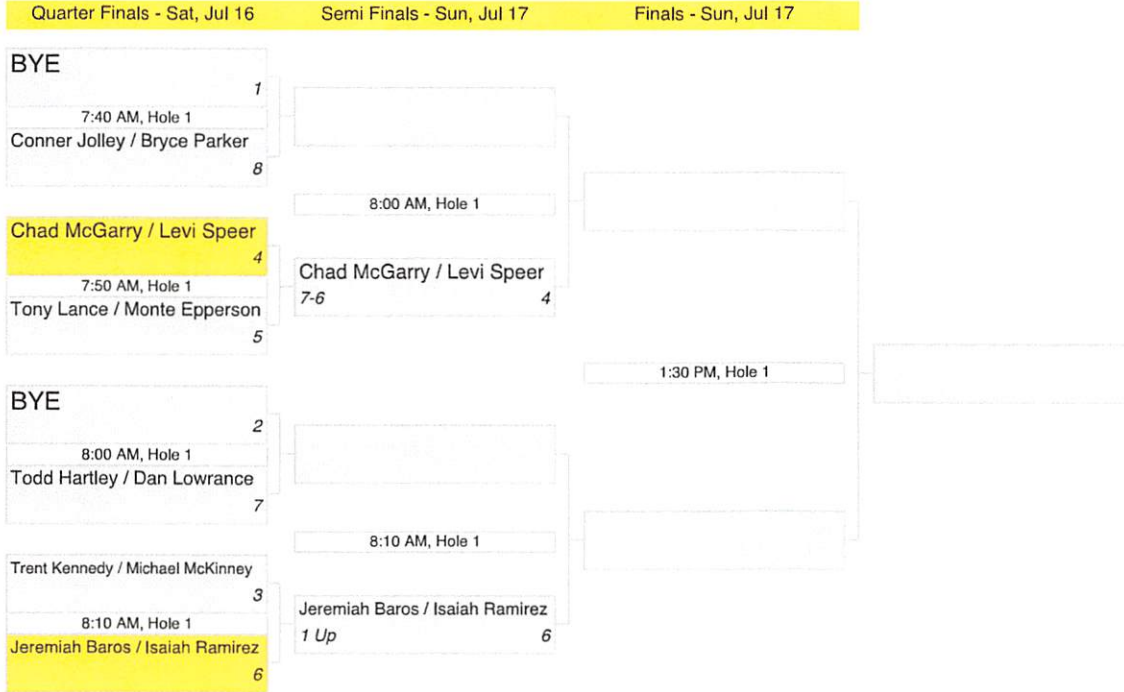

70th Annual Budweiser Partnership

PRESIDENTS CONSOLATION