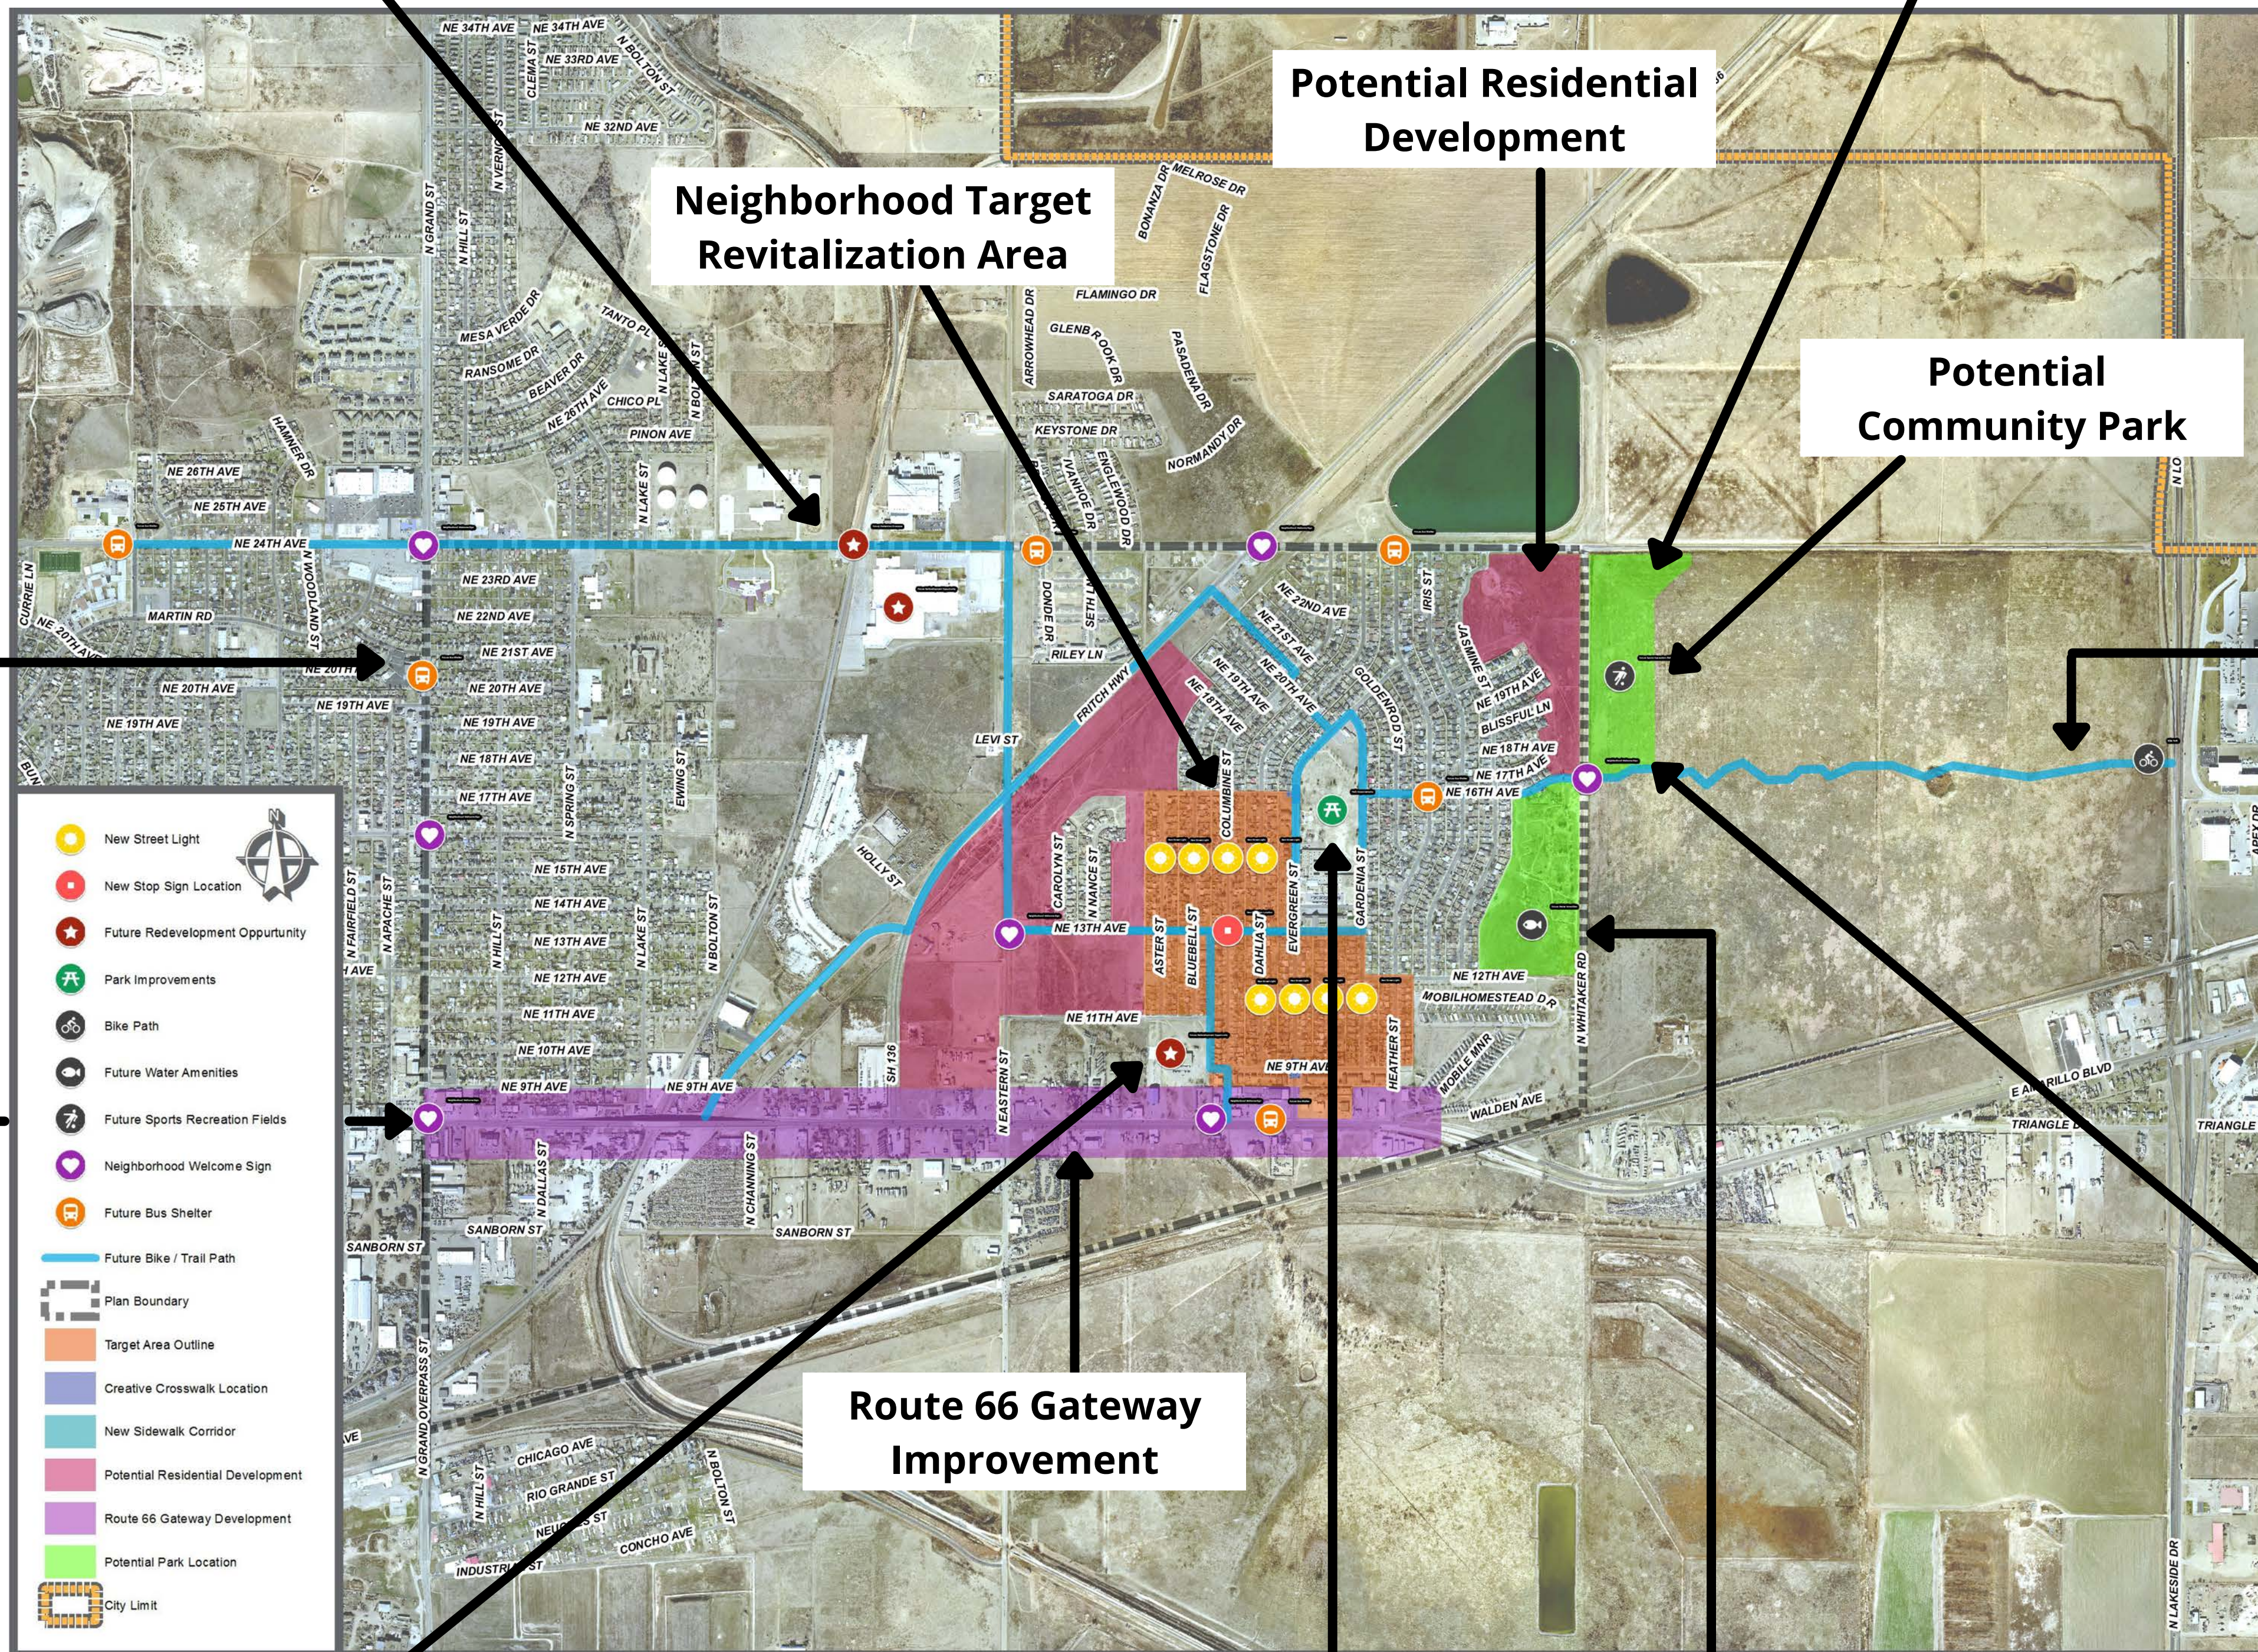

Eastridge Vision Map

A Car & Pedestrian Overpass on 24th Ave and the train tracks will provide safety for pedestrians crossing,

New Soccer Fields are an investment in positive youth recreation around the area.

Bus Shelters provide safety from natural elements while waiting for city transit to pick them up.

Neighborhood Welcome Signs provide a sense of pride for the neighborhood.

Biking & Walking Trails to create safe travel across the neighborhood. The trail will connect to the different churches, parks and schools.

Urban Agriculture brings new economic opportunities for people with farming skills.

A Community Center will bring Eastridge a safe, neutral space for learning, recreation and different cultural activities.

Park Amphitheater provides an outdoor space to celebrate cultural events or family gatherings.

Water Amenities at the park provide fishing and aquatic recreation.