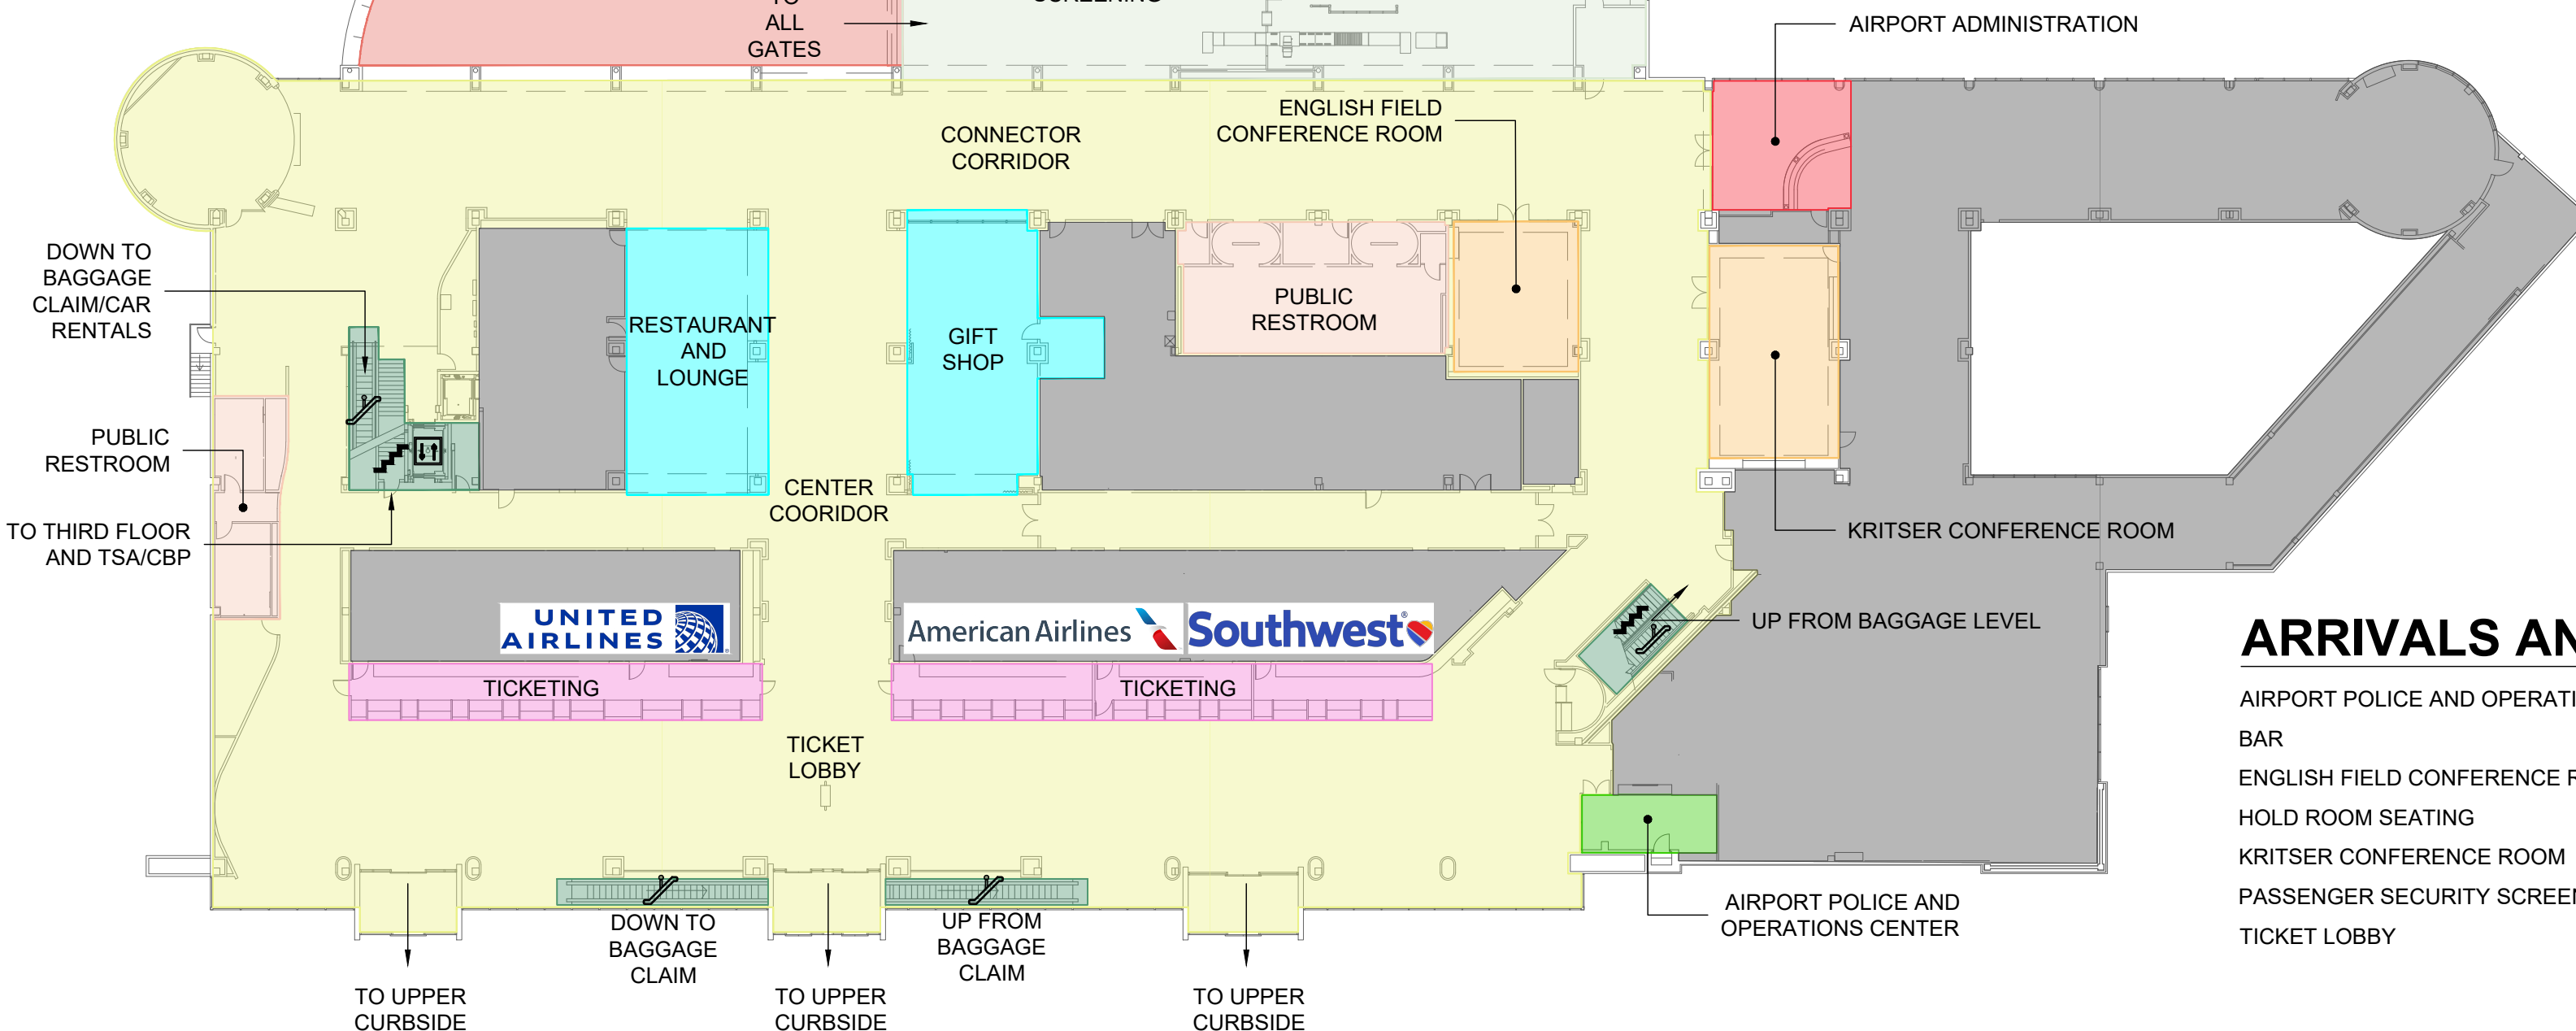

LEGEND

-  STAIRS
-  ELEVATOR
-  ESCALATOR
-  DIRECTIONAL
-  AIRPORT ADMINISTRATION
-  AIRPORT OPERATIONS
-  AIRLINE SERVICE
-  BAGGAGE CLAIM
-  CAR RENTAL COUNTERS
-  CIRCULATION
-  CONFERENCE ROOMS
-  DINING/RETAIL
-  HOLD ROOM SEATING
-  MEETER/GREETER LOBBY
-  PASSENGER SCREENING
-  PUBLIC RESTROOMS
-  STAIRS/ELEVATORS

ARRIVALS AND DEPARTURES LEVEL

- AIRPORT POLICE AND OPERATIONS CENTER
- BAR
- ENGLISH FIELD CONFERENCE ROOM
- HOLD ROOM SEATING
- KRITSER CONFERENCE ROOM
- PASSENGER SECURITY SCREENING
- TICKET LOBBY

ARRIVALS AND DEPARTURES LEVEL

BAGGAGE LEVEL

- BAGGAGE CLAIM
- LOST BAGGAGE
- CAR RENTAL COUNTERS

BAGGAGE LEVEL