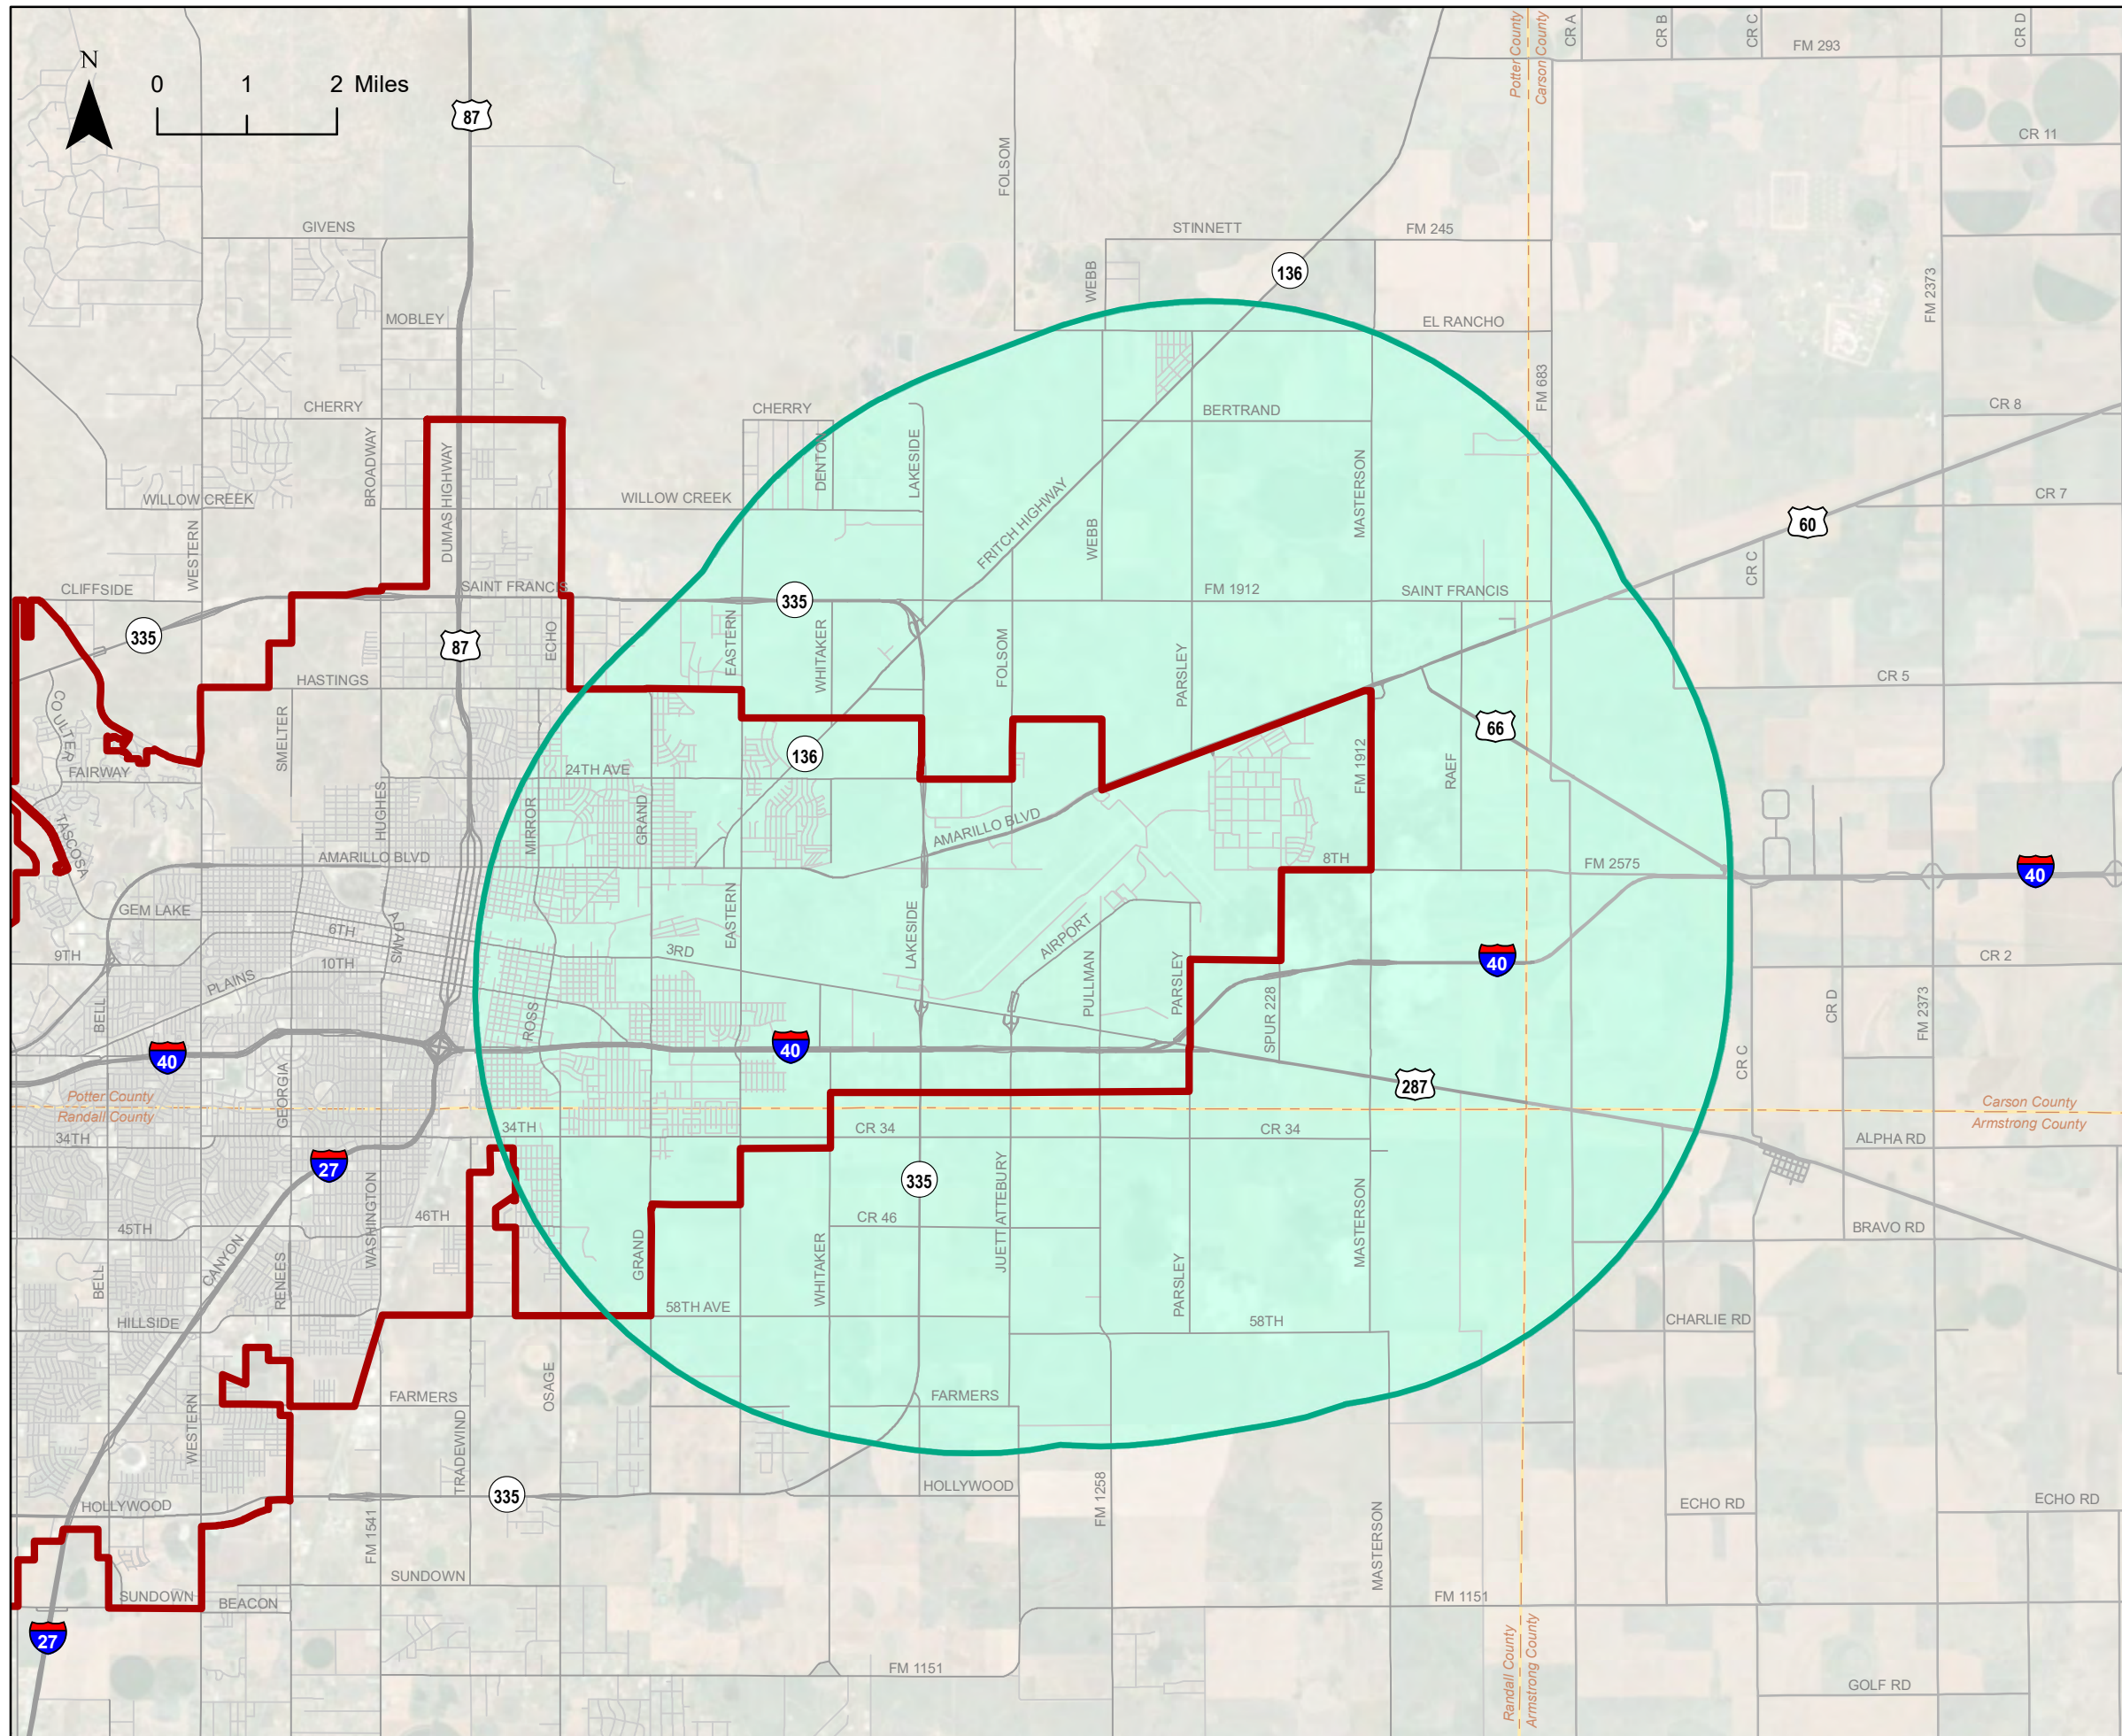

City of Amarillo, TX Zoning Ordinance Revision

Figure 4-10-70.1 Airport Overlay (A-O) District

Legend

-  Amarillo City Limits
-  A-O District

City of Amarillo, TX Zoning Ordinance Revision

**Figure 4-10-70.2
A-O District:
Wildlife Hazard Zone**

Legend

-  Amarillo City Limits
-  Wildlife Hazard Zone

City of Amarillo, TX Zoning Ordinance Revision

A-O District: Height Hazard Zone

Legend

-  Amarillo City Limits
-  Height Hazard Zone

City of Amarillo, TX Zoning Ordinance Revision

A-O District: Noise Zones

Legend

 Amarillo City Limits

Noise Zones

 NZ-1

 NZ-2

 NZ-3

City of Amarillo, TX Zoning Ordinance Revision

A-O District: Noise Zones

Legend

-  Amarillo City Limits
-  Parcel Boundary

Noise Zones

-  NZ-1
-  NZ-2
-  NZ-3