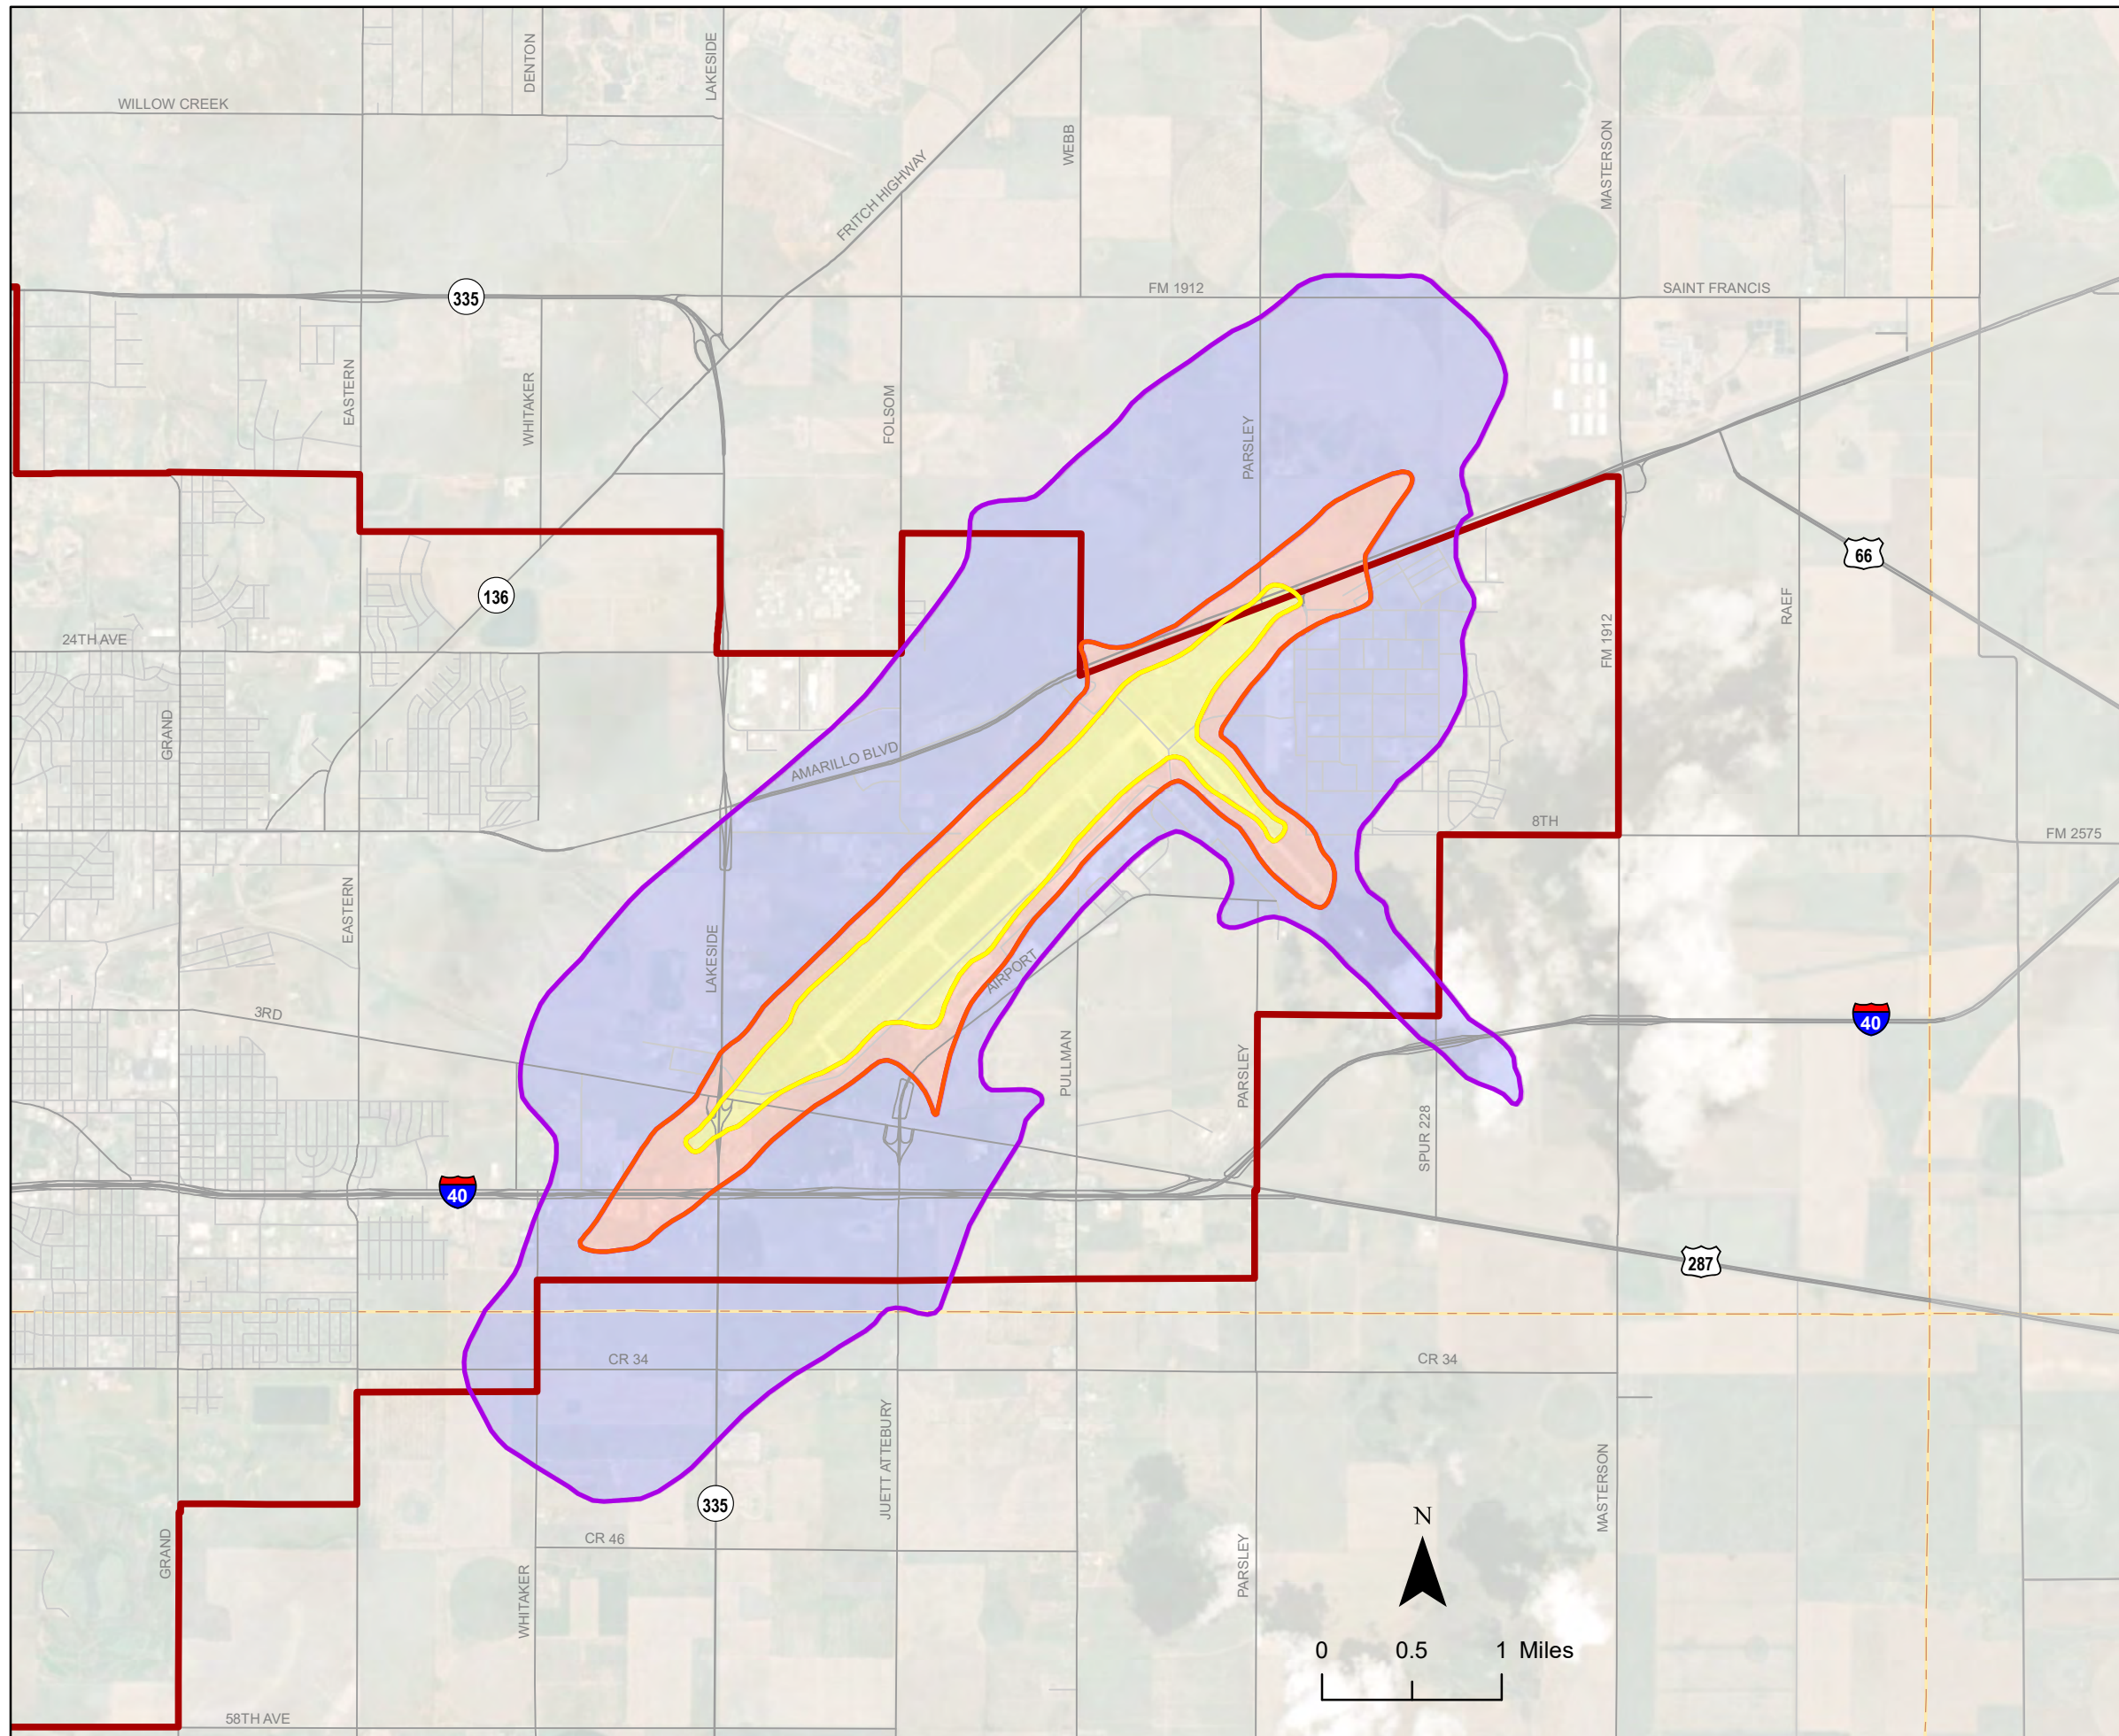

City of Amarillo, TX Zoning Ordinance Revision

Figure 4-10-70.1 Airport Overlay (A-O) District

Legend

-  Amarillo City Limits
-  A-O District

City of Amarillo, TX Zoning Ordinance Revision

**Figure 4-10-70.2
A-O District:
Wildlife Hazard Zone**

A-O District: Noise Zones

Legend

 Amarillo City Limits

Noise Zones

 NZ-1

 NZ-2

 NZ-3

City of Amarillo, TX Zoning Ordinance Revision

A-O District: Noise Zones

Legend

-  Amarillo City Limits
-  Parcel Boundary

Noise Zones

-  NZ-1
-  NZ-2
-  NZ-3