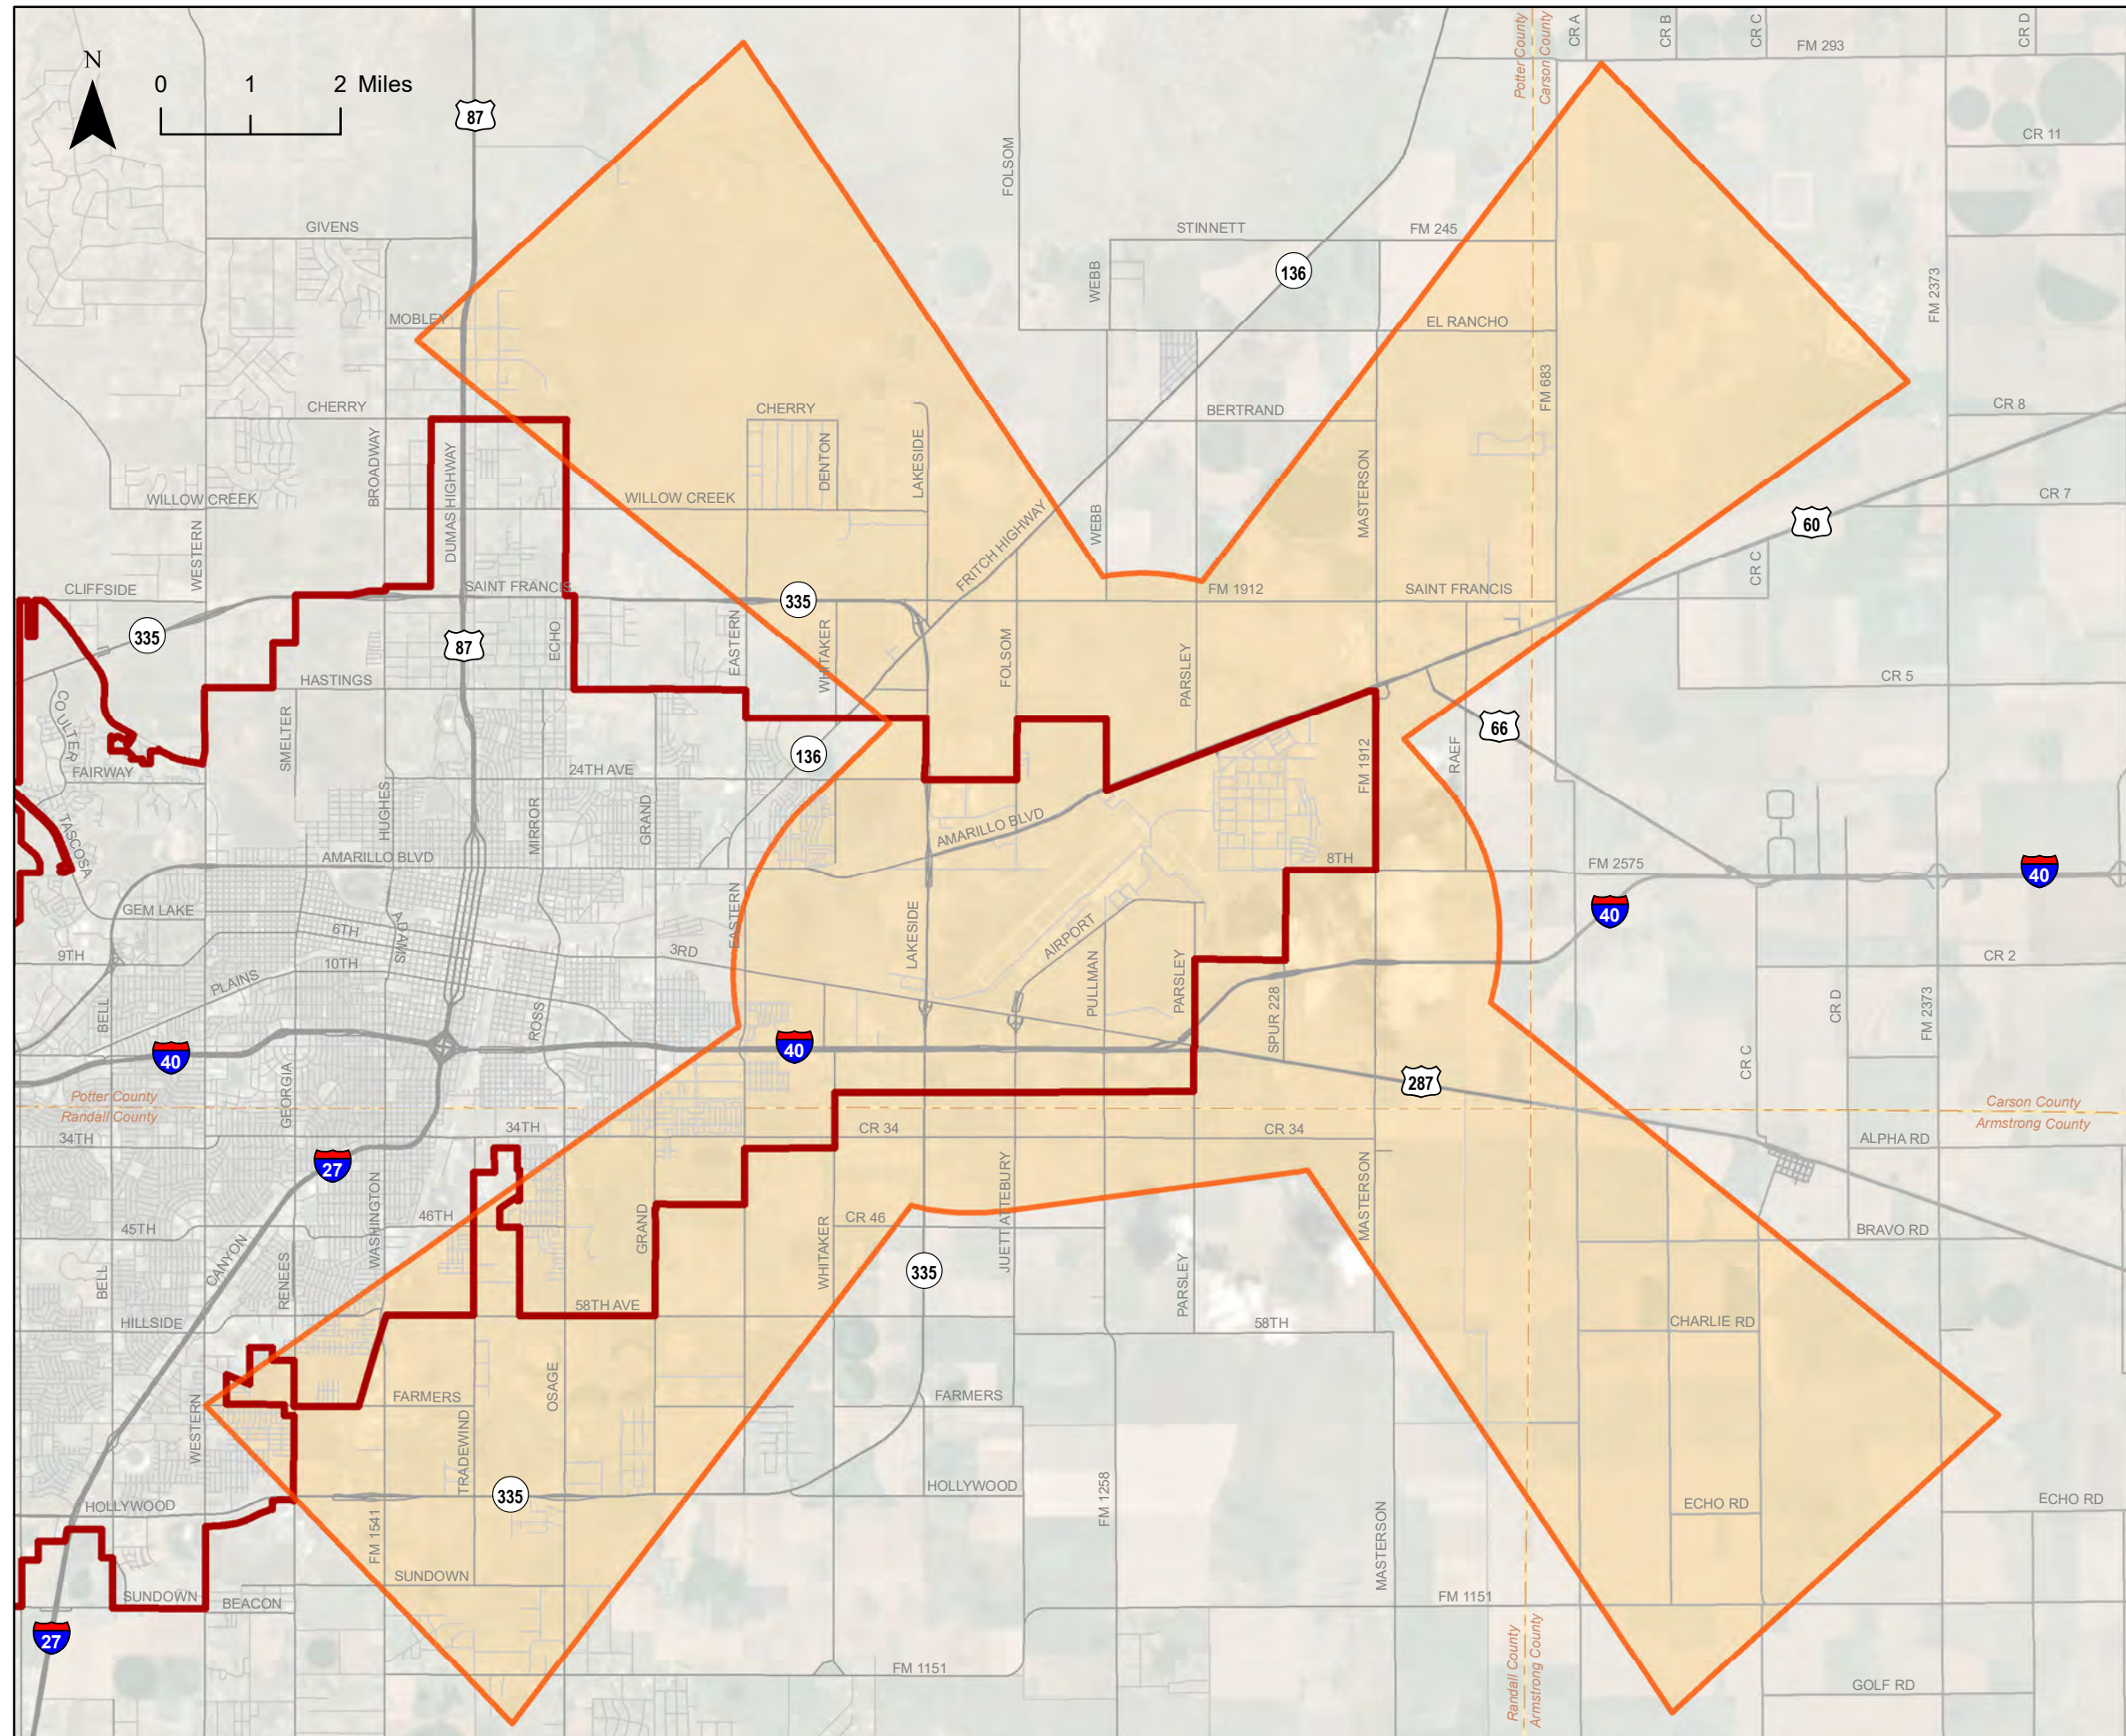

City of Amarillo, TX Zoning Ordinance Revision

Figure 4-10-70.1 Airport Overlay (A-O) District

Legend

-  Amarillo City Limits
-  A-O District

City of Amarillo, TX Zoning Ordinance Revision

**Figure 4-10-70.2
A-O District:
Wildlife Hazard Zone**

Legend

-  Amarillo City Limits
-  Wildlife Hazard Zone

City of Amarillo, TX Zoning Ordinance Revision

A-O District: Height Hazard Zone

Legend

-  Amarillo City Limits
-  Height Hazard Zone

City of Amarillo, TX Zoning Ordinance Revision

A-O District: Noise Zones

Legend

 Amarillo City Limits

Noise Zones

 NZ-1

 NZ-2

 NZ-3

City of Amarillo, TX Zoning Ordinance Revision

A-O District: Noise Zones

Legend

-  Amarillo City Limits
-  Parcel Boundary

Noise Zones

-  NZ-1
-  NZ-2
-  NZ-3