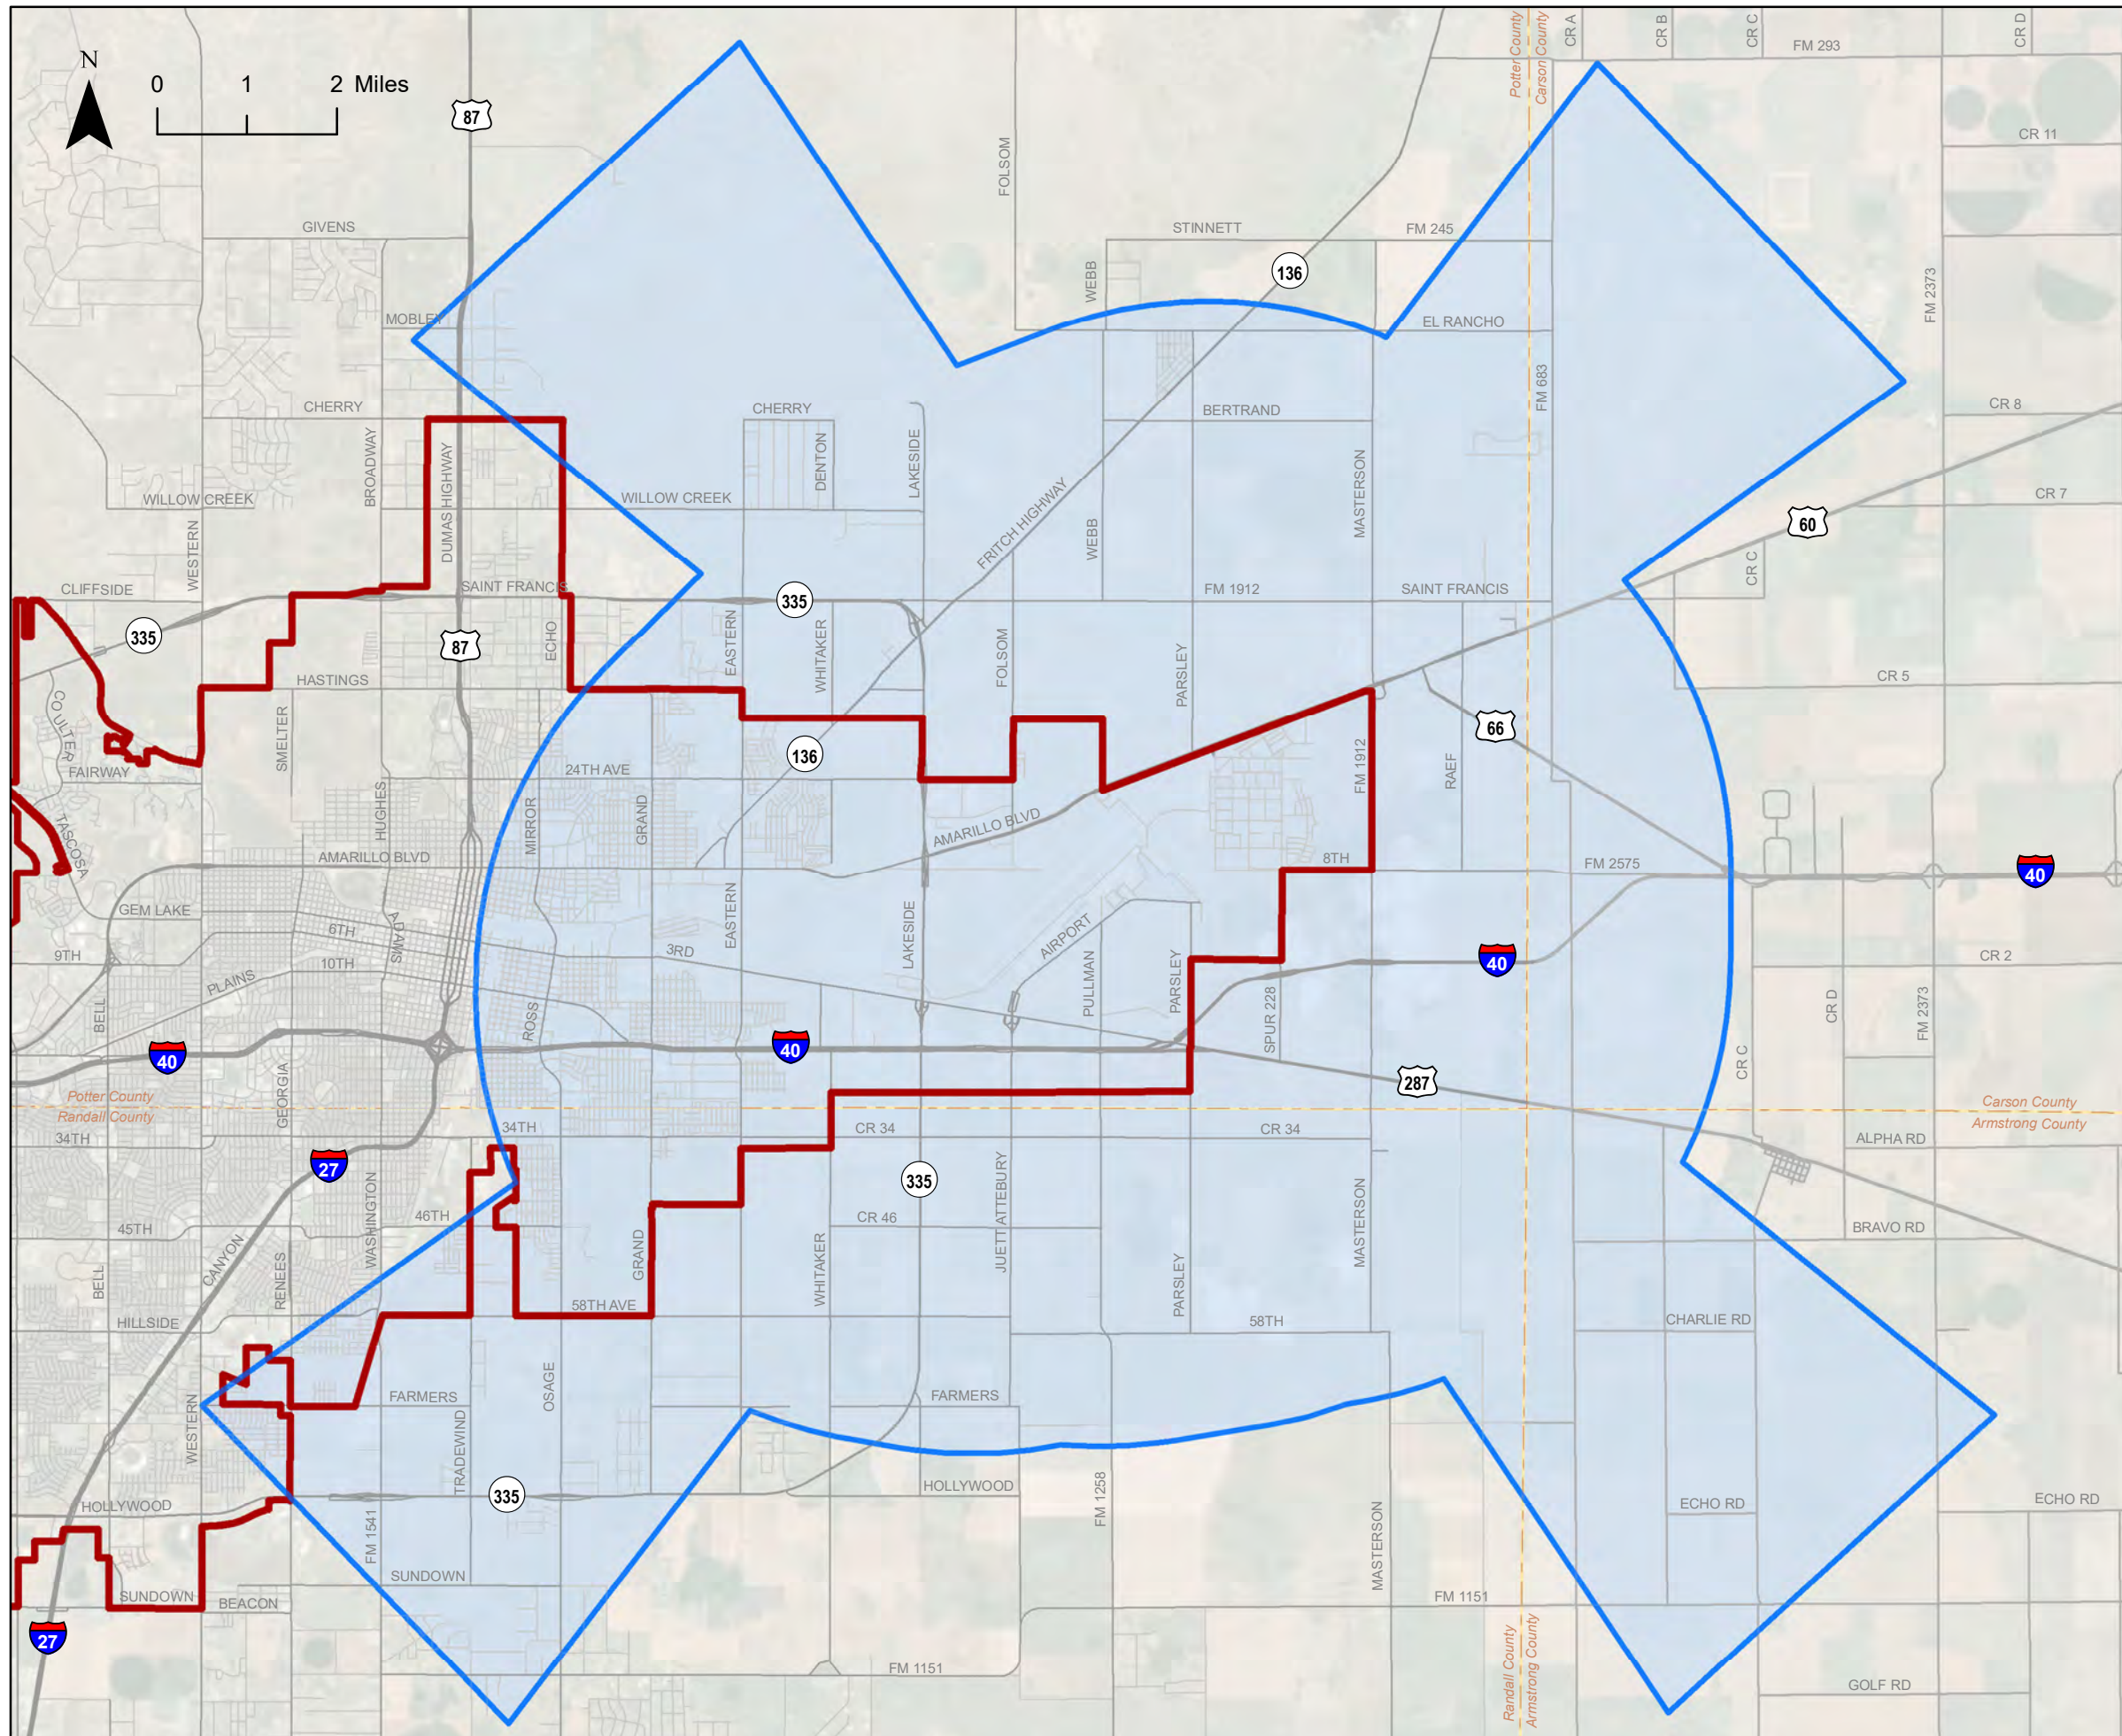

City of Amarillo, TX Zoning Ordinance Revision

Figure 4-10-70.1 Airport Overlay (A-O) District

Legend

-  Amarillo City Limits
-  A-O District

City of Amarillo, TX Zoning Ordinance Revision

**Figure 4-10-70.2
A-O District:
Wildlife Hazard Zone**

Legend

-  Amarillo City Limits
-  Wildlife Hazard Zone

City of Amarillo, TX Zoning Ordinance Revision

A-O District: Height Hazard Zone

Legend

-  Amarillo City Limits
-  Height Hazard Zone

City of Amarillo, TX Zoning Ordinance Revision

A-O District: Noise Zones

Legend

 Amarillo City Limits

Noise Zones

 NZ-1

 NZ-2

 NZ-3

City of Amarillo, TX Zoning Ordinance Revision

A-O District: Noise Zones

Legend

-  Amarillo City Limits
-  Parcel Boundary

Noise Zones

-  NZ-1
-  NZ-2
-  NZ-3