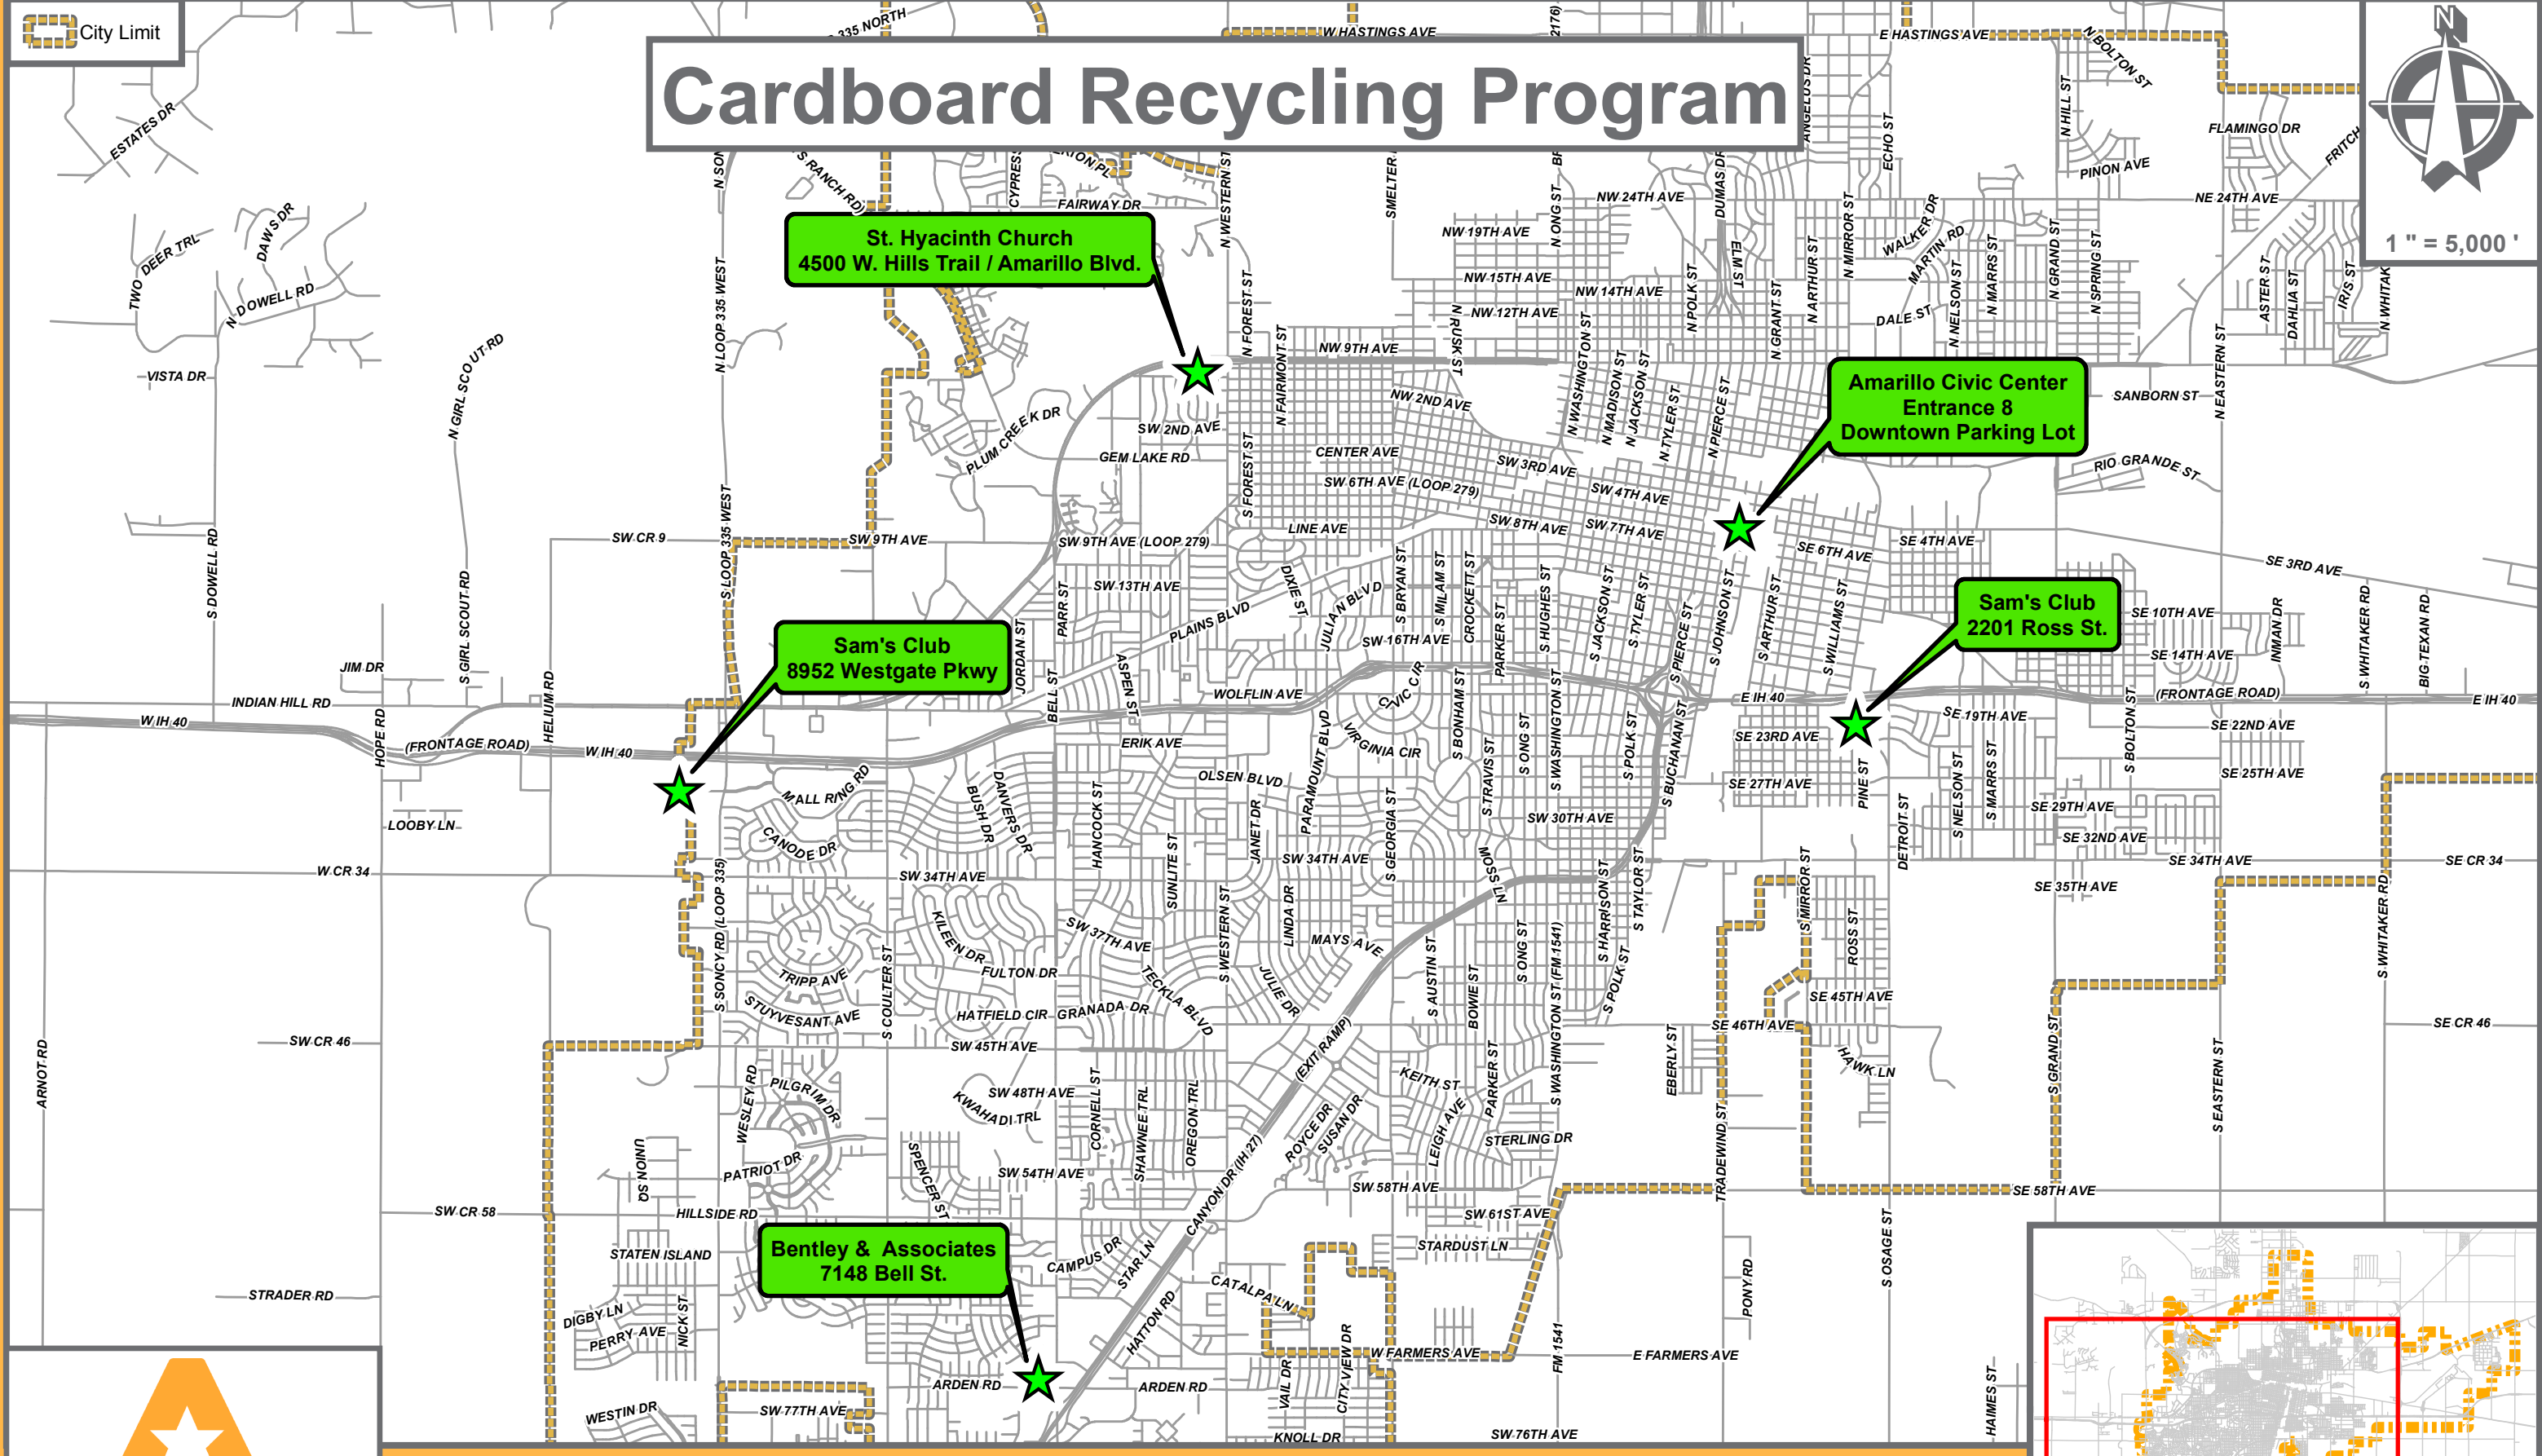

Cardboard Recycling Program

1" = 5,000'

DISCLAIMER: The City of Amarillo is providing this information as a public service. The data shown is for information purposes only and except where noted, all of the data or features shown or depicted on this map is not to be construed or interpreted as accurate and/or reliable; the City of Amarillo assumes no liability or responsibility for any discrepancies or errors for the use of the information provided.

This product is for informational purposes and may not have been prepared for or be suitable for legal, engineering, or surveying purposes. It does not represent an on-the-ground survey and represents only the approximate relative location of property boundaries.