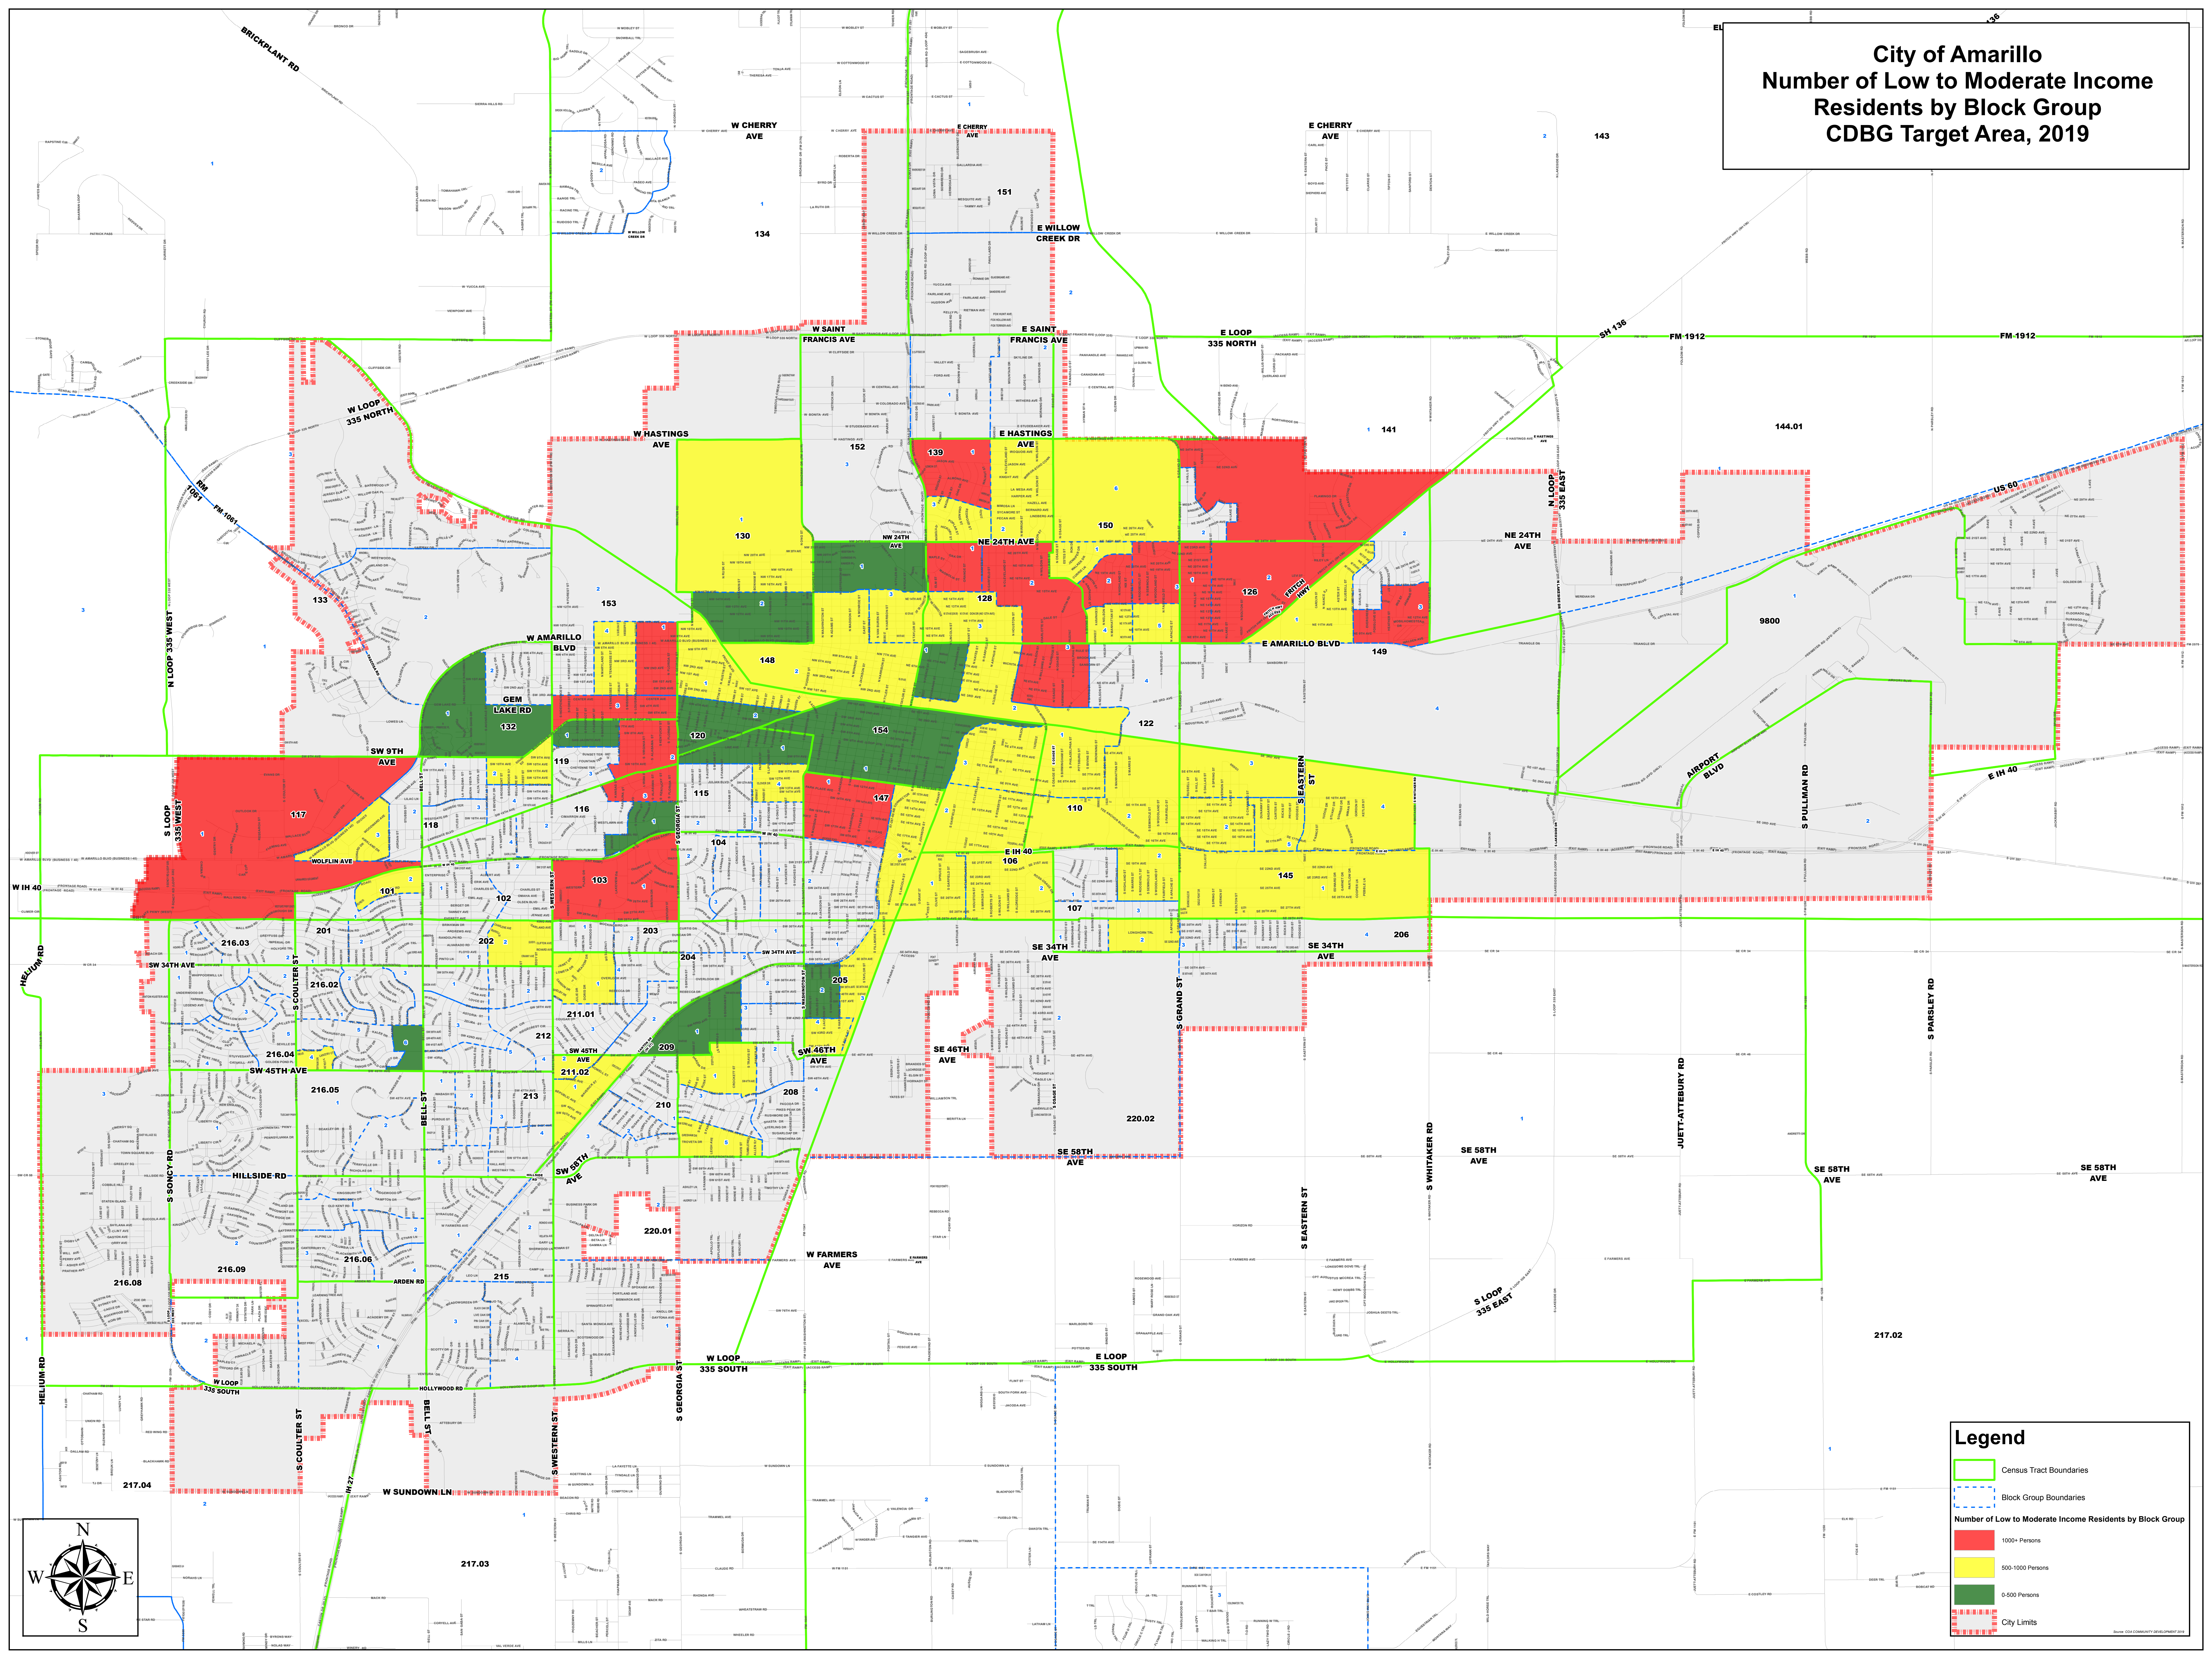

City of Amarillo  
 Number of Low to Moderate Income  
 Residents by Block Group  
 CDBG Target Area, 2019

**Legend**

- Census Tract Boundaries
- Block Group Boundaries
- Number of Low to Moderate Income Residents by Block Group**
- 1000+ Persons
- 500-1000 Persons
- 0-500 Persons
- City Limits