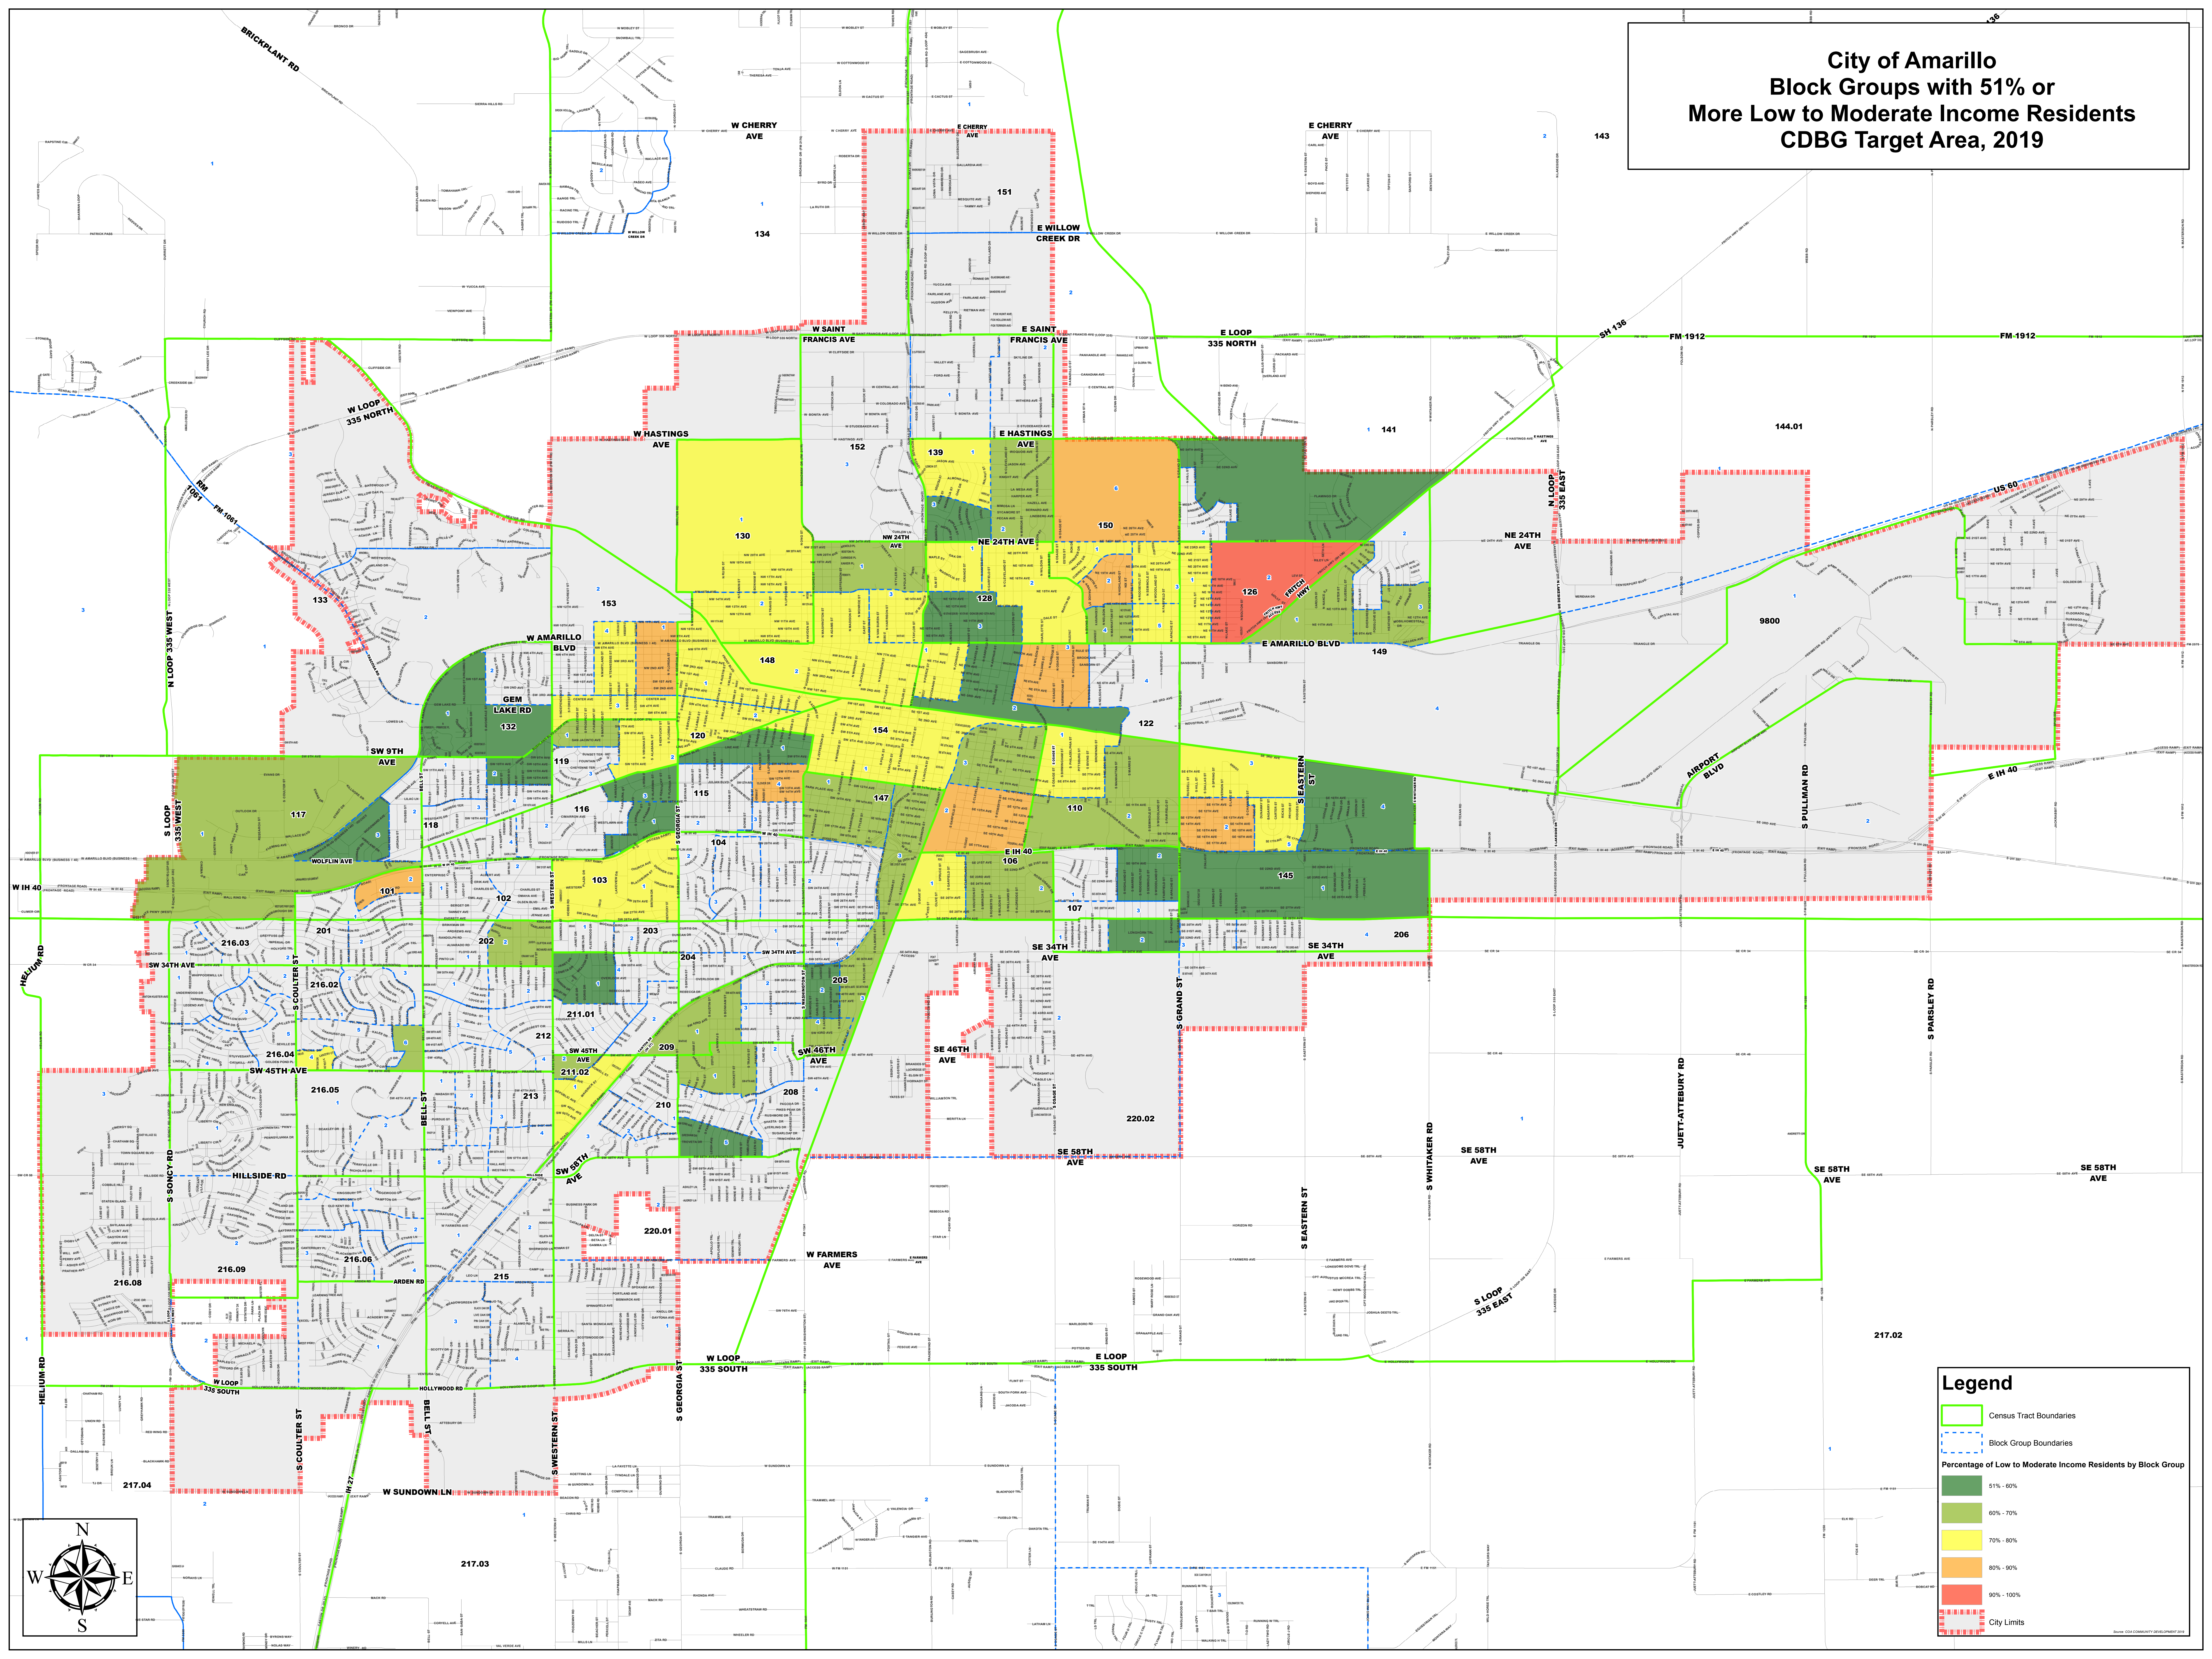

City of Amarillo
Block Groups with 51% or
More Low to Moderate Income Residents
CDBG Target Area, 2019

Legend

- Census Tract Boundaries
- Block Group Boundaries

Percentage of Low to Moderate Income Residents by Block Group

- 51% - 60%
- 60% - 70%
- 70% - 80%
- 80% - 90%
- 90% - 100%

City Limits