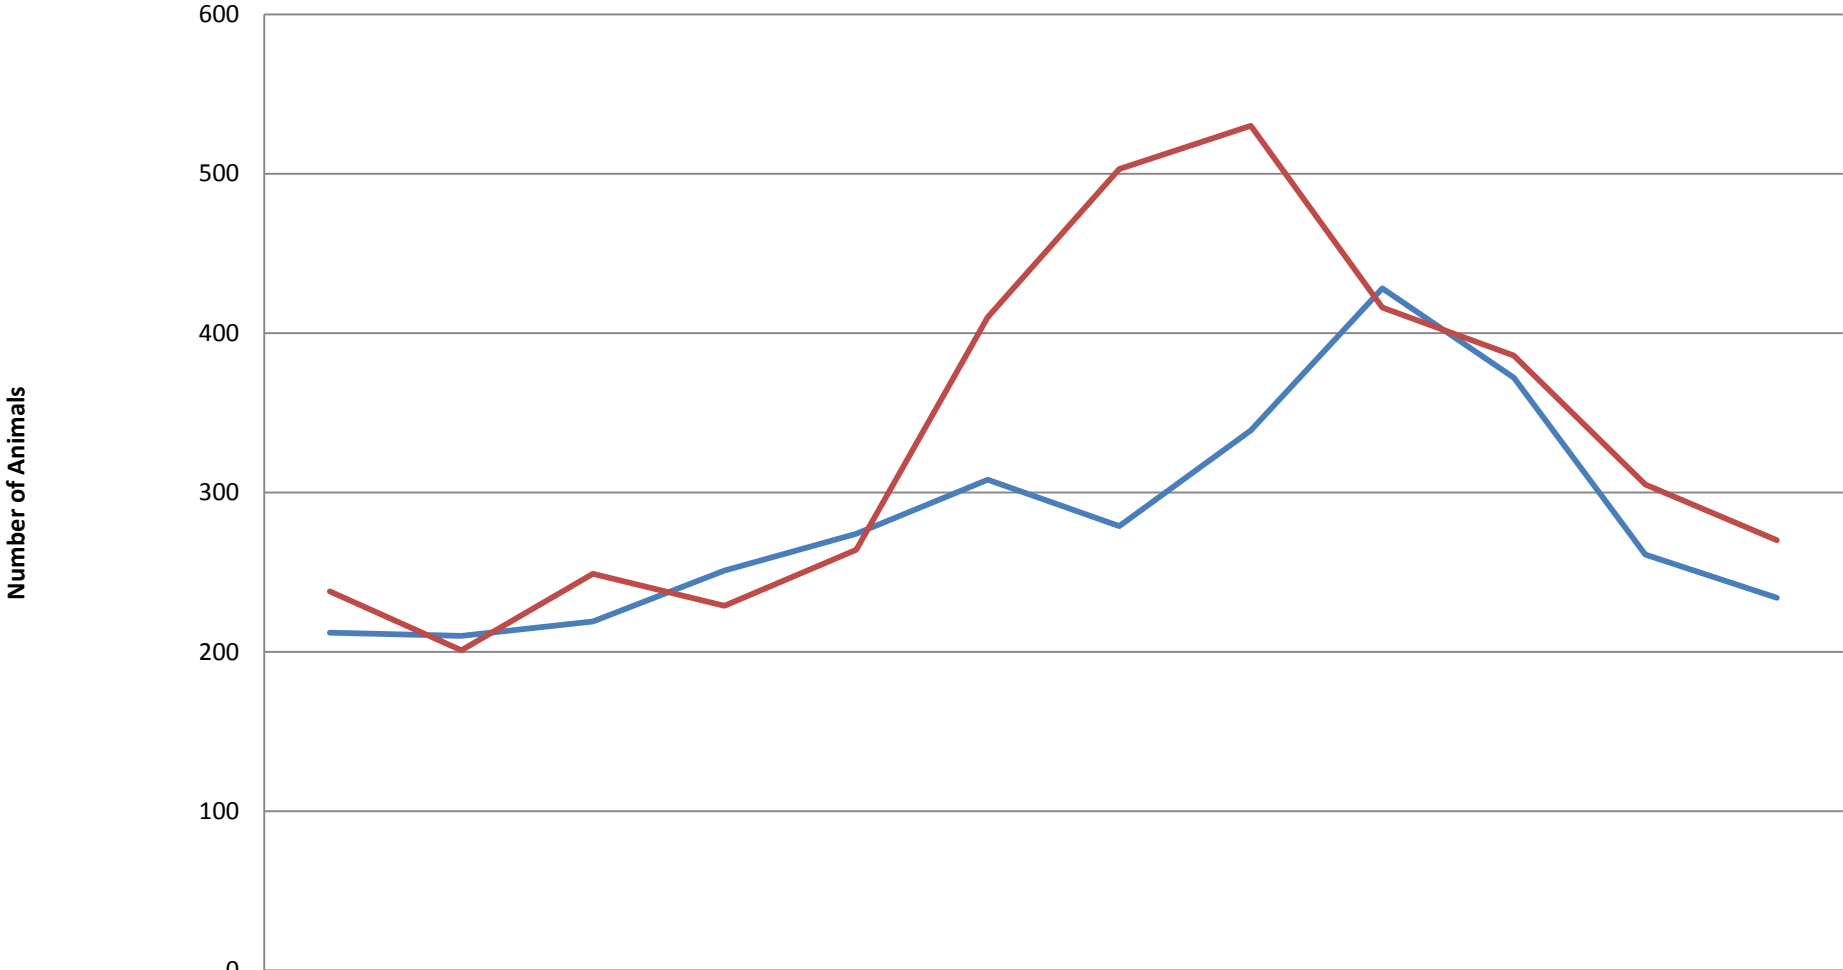

2016 vs 2017 Animals Euthanized

	January	February	March	April	May	June	July	August	September	October	November	December
2016 Euthanized	212	210	219	251	274	308	279	339	428	372	261	234
2017 Euthanized	238	201	249	229	264	410	503	530	416	386	305	270