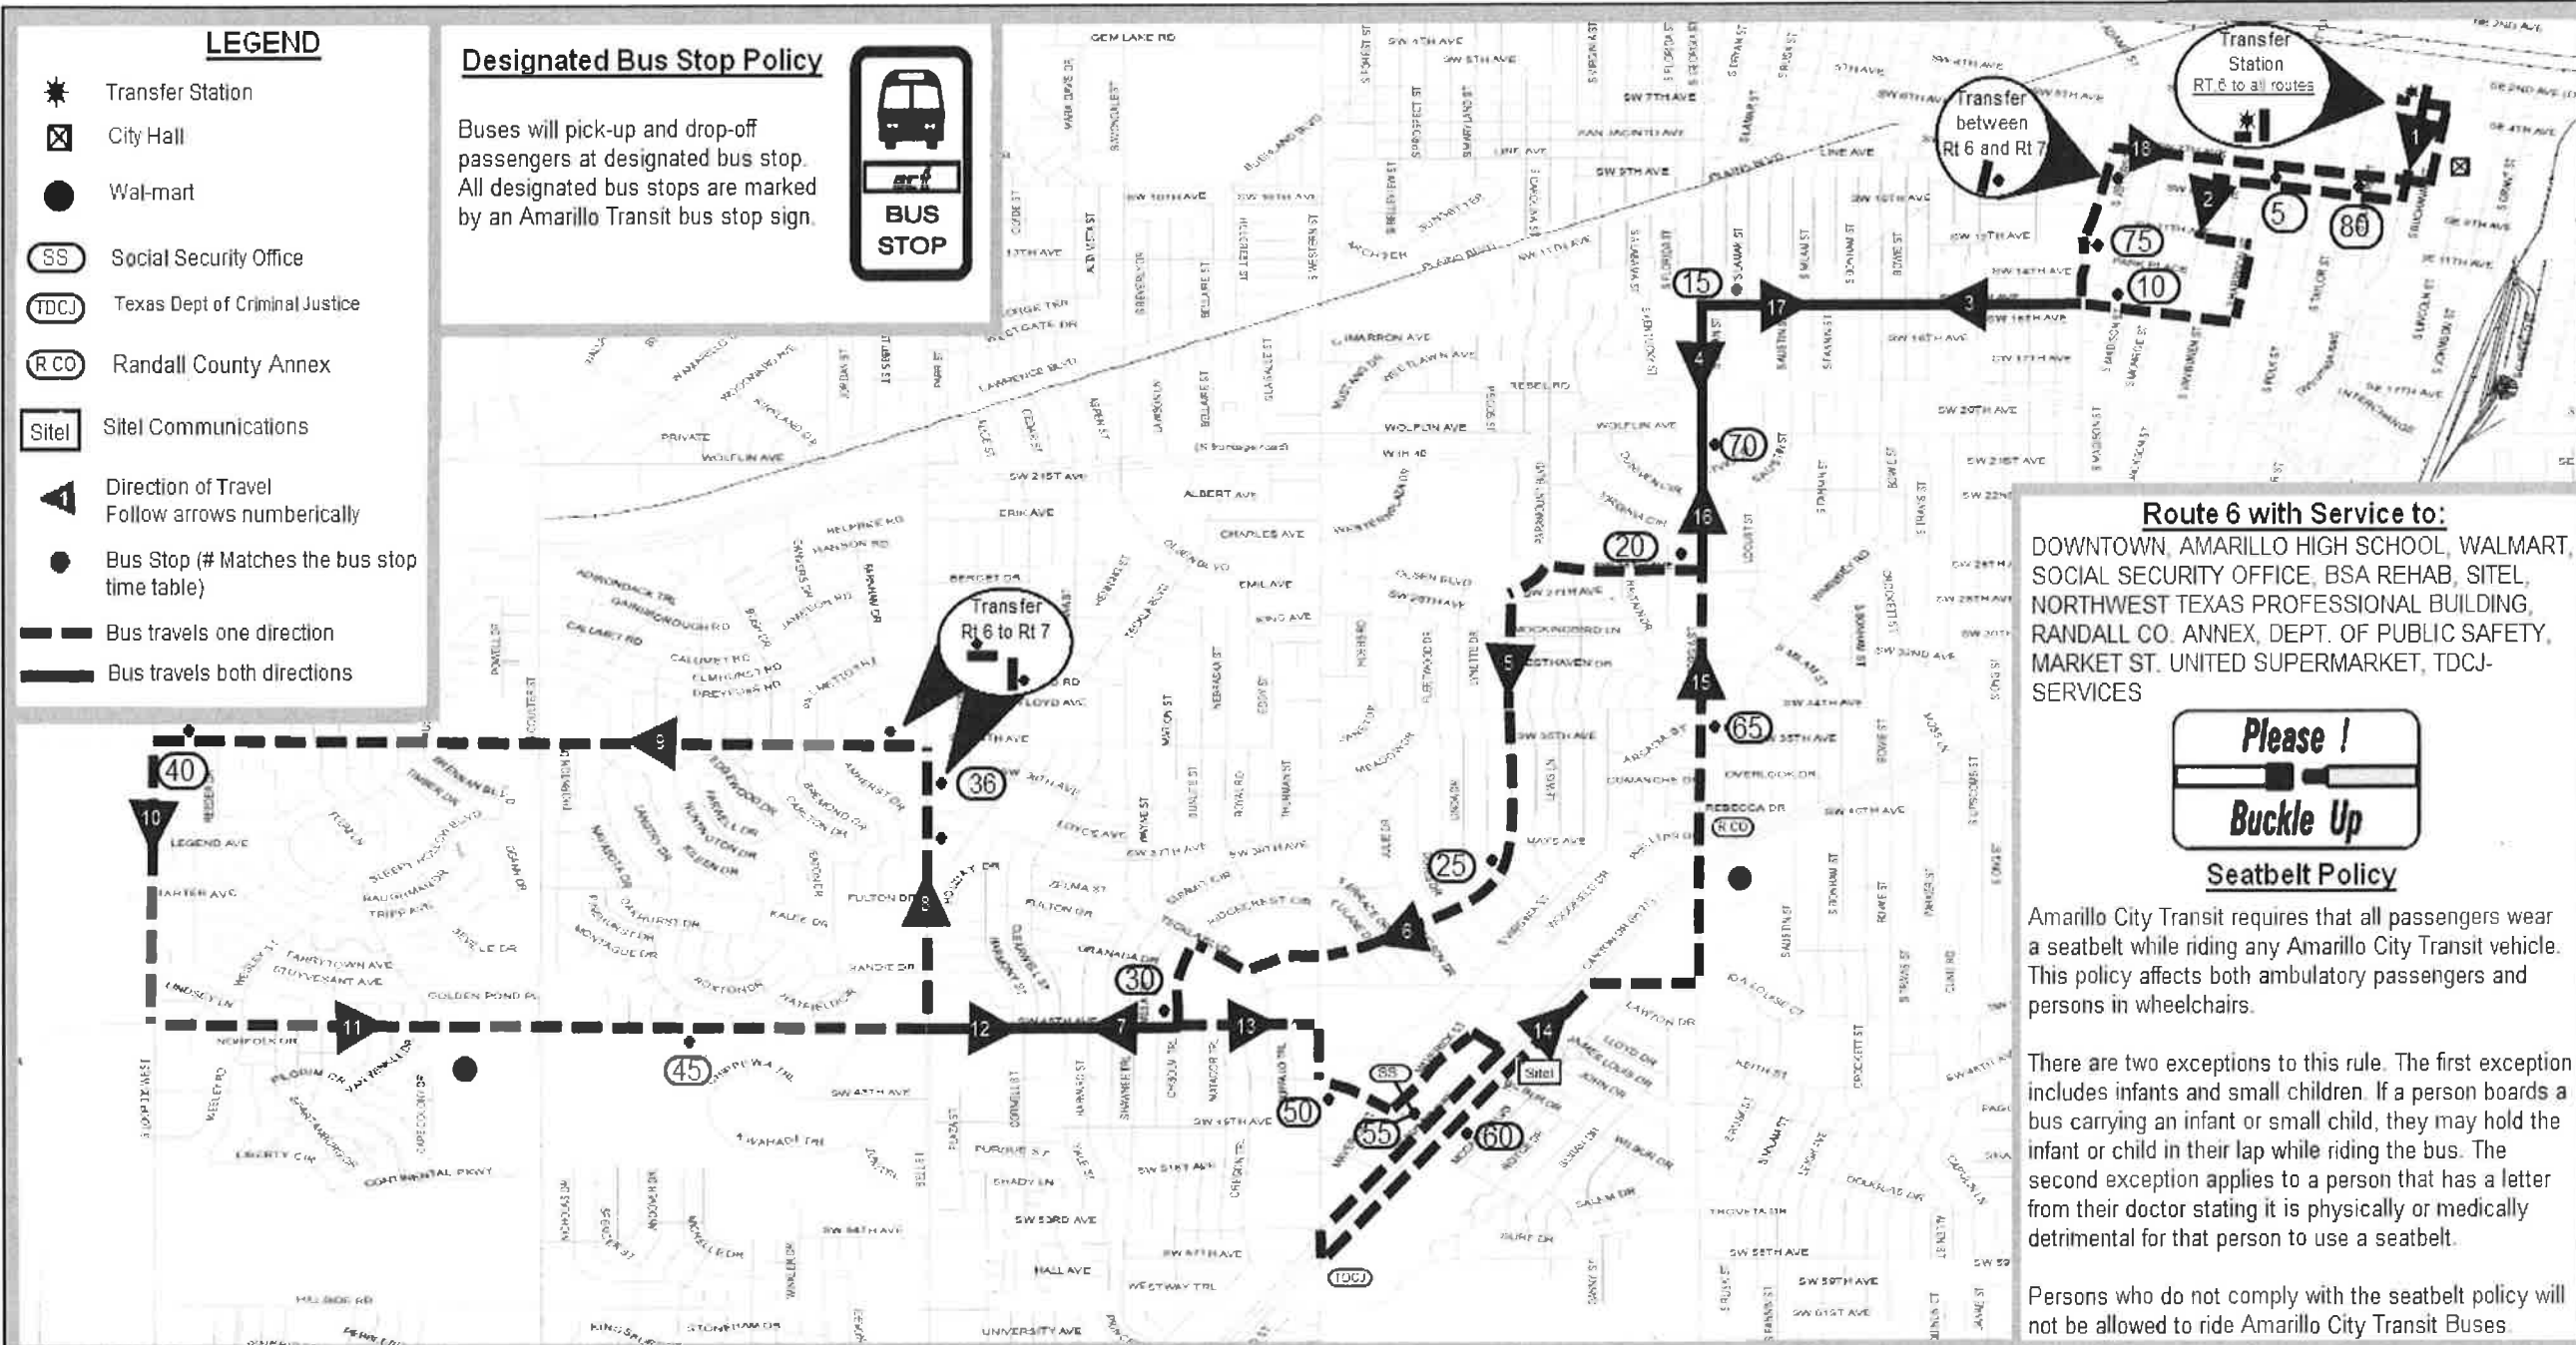

**LEGEND**

-  Transfer Station
-  City Hall
-  Wal-mart
-  Social Security Office
-  Texas Dept of Criminal Justice
-  Randall County Annex
-  Sitel Communications
-  Direction of Travel  
Follow arrows numerically
-  Bus Stop (# Matches the bus stop time table)
-  Bus travels one direction
-  Bus travels both directions

**Designated Bus Stop Policy**

Buses will pick-up and drop-off passengers at designated bus stop. All designated bus stops are marked by an Amarillo Transit bus stop sign.

**Route 6 with Service to:**

DOWNTOWN, AMARILLO HIGH SCHOOL, WALMART, SOCIAL SECURITY OFFICE, BSA REHAB, SITEL, NORTHWEST TEXAS PROFESSIONAL BUILDING, RANDALL CO. ANNEX, DEPT. OF PUBLIC SAFETY, MARKET ST. UNITED SUPERMARKET, TDCJ-SERVICES

Persons who do not comply with the seatbelt policy will not be allowed to ride Amarillo City Transit Buses

OPERATION HOURS:  
MONDAY THRU SATURDAY  
6:15AM TO 6:30PM

LOCATION ADDRESS: AMARILLO CITY TRANSIT - 801 SE 29RD AVE. - AMARILLO, TX 79105