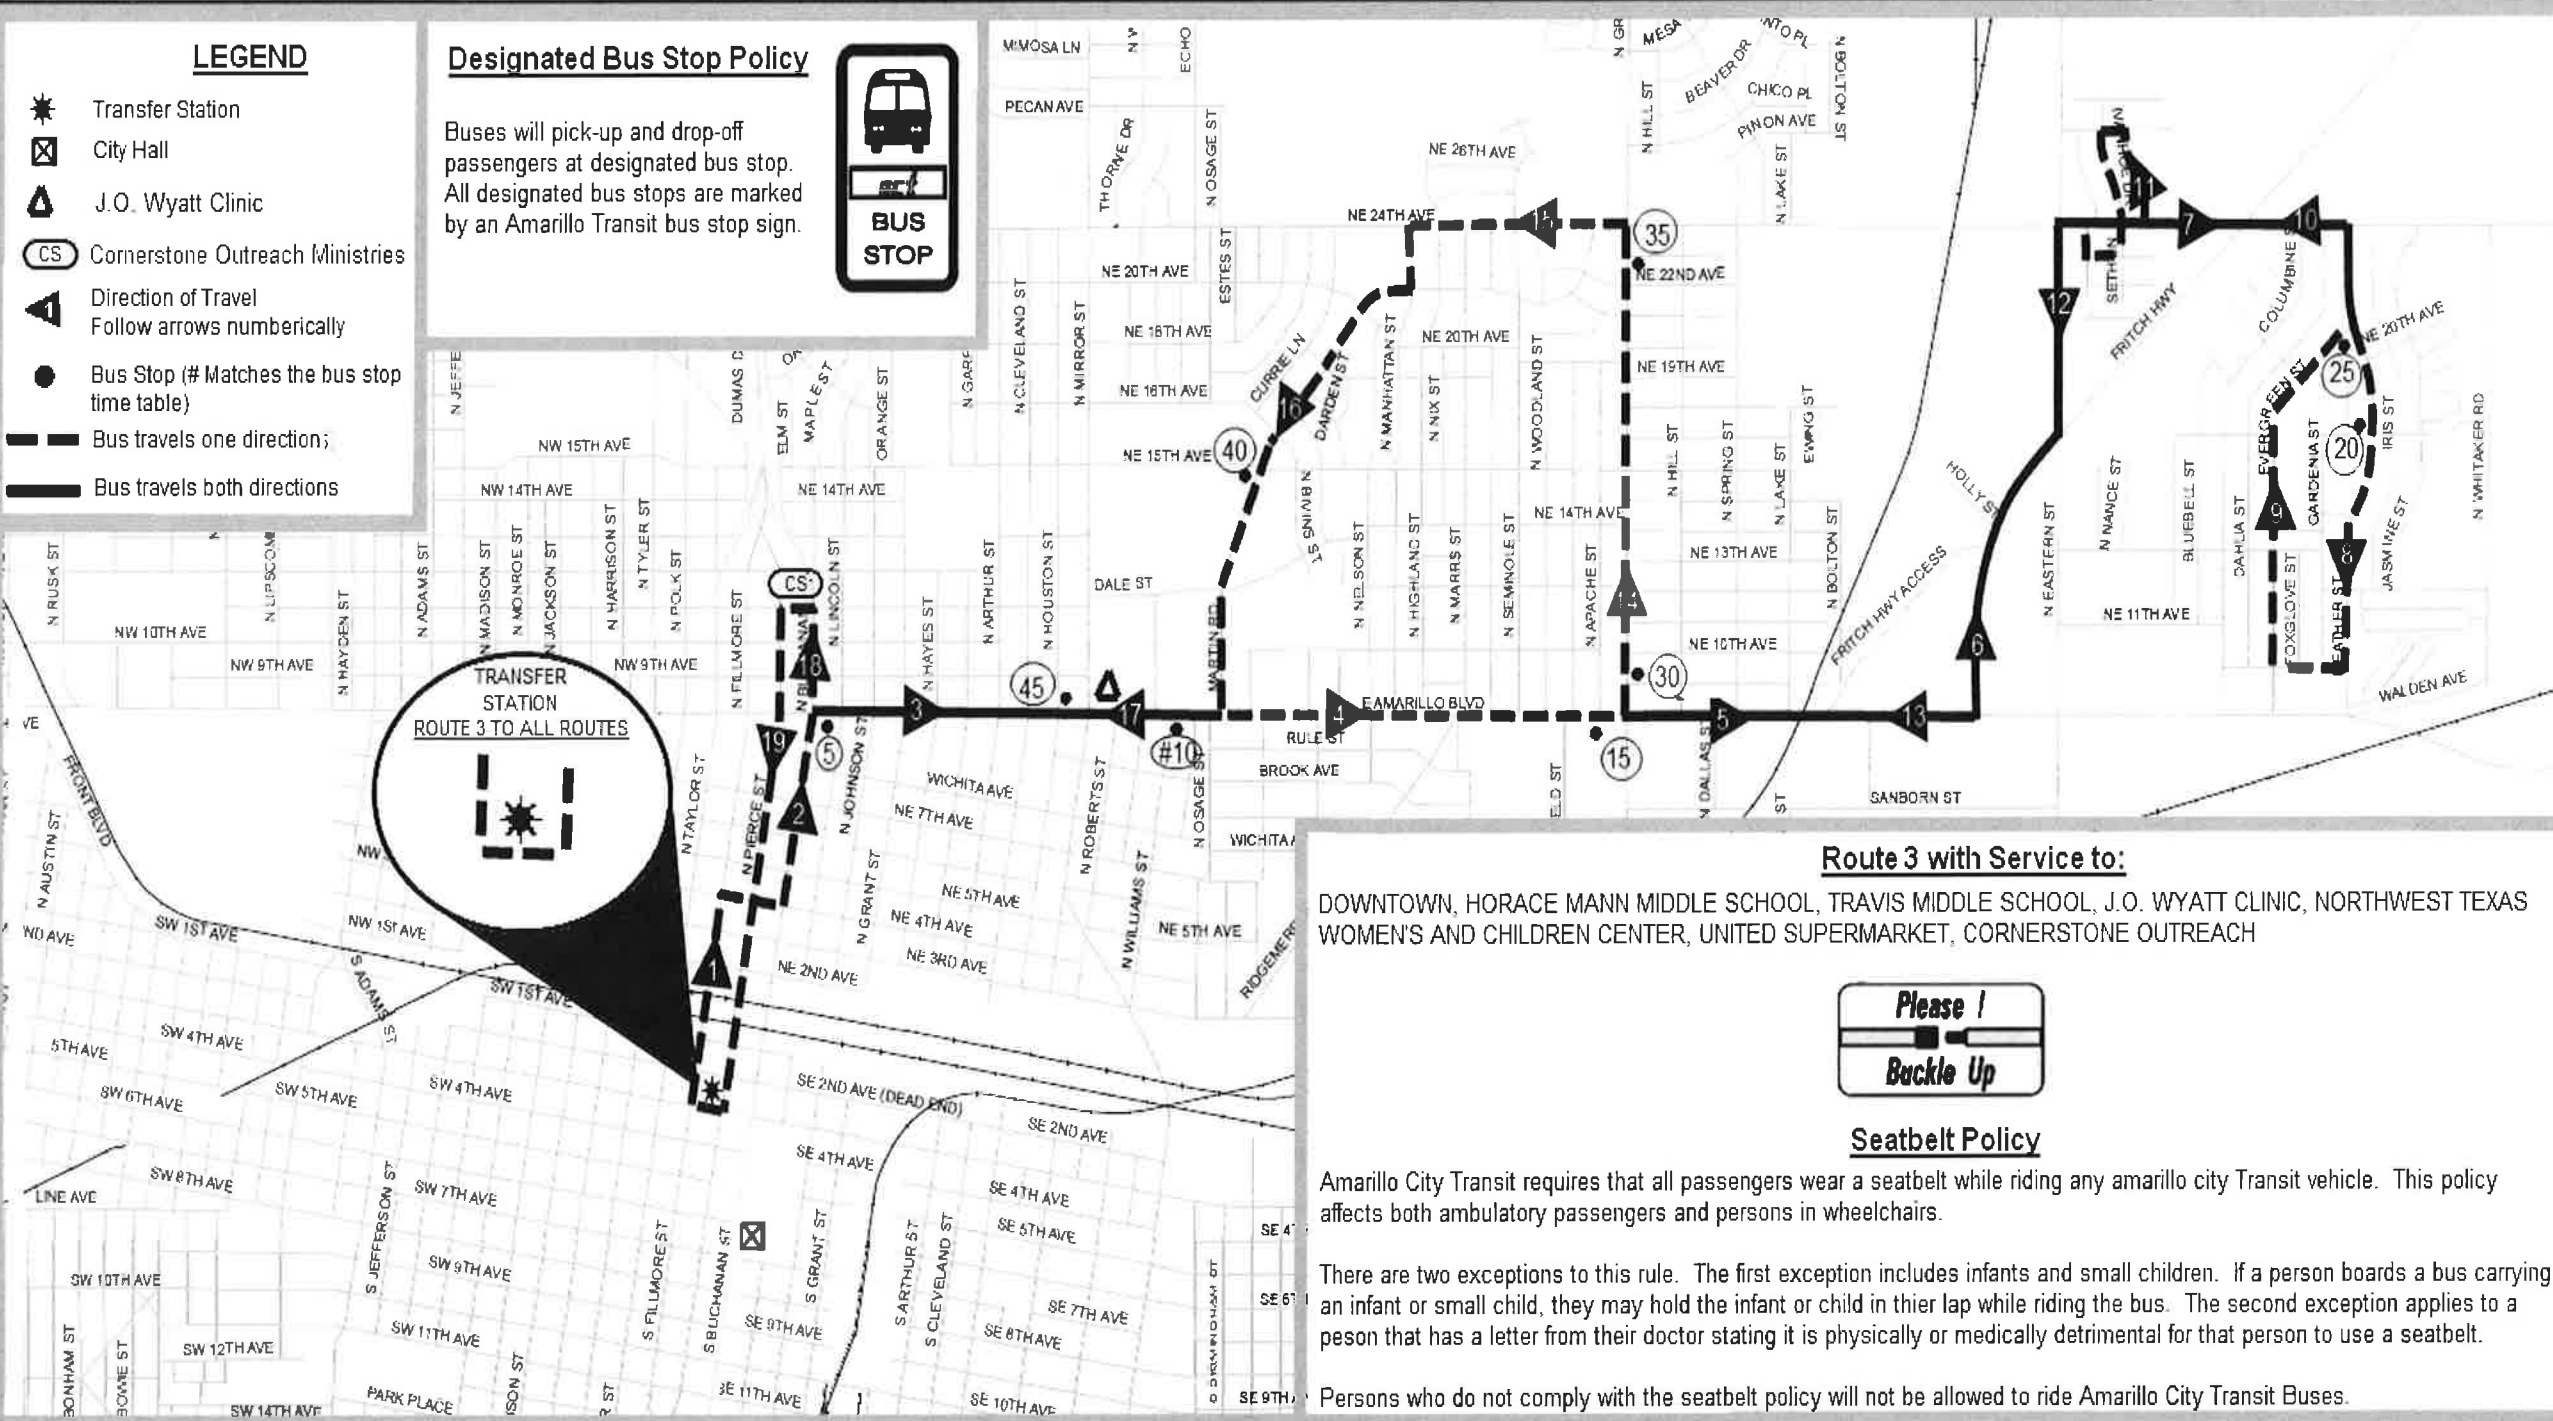

LEGEND

-  Transfer Station
-  City Hall
-  J.O. Wyatt Clinic
-  Cornerstone Outreach Ministries
-  Direction of Travel
Follow arrows numerically
-  Bus Stop (# Matches the bus stop time table)
-  Bus travels one direction;
-  Bus travels both directions

Designated Bus Stop Policy

Buses will pick-up and drop-off passengers at designated bus stop. All designated bus stops are marked by an Amarillo Transit bus stop sign.

Route 3 with Service to:

DOWNTOWN, HORACE MANN MIDDLE SCHOOL, TRAVIS MIDDLE SCHOOL, J.O. WYATT CLINIC, NORTHWEST TEXAS WOMEN'S AND CHILDREN CENTER, UNITED SUPERMARKET, CORNERSTONE OUTREACH

Persons who do not comply with the seatbelt policy will not be allowed to ride Amarillo City Transit Buses.

OPERATION HOURS:
MONDAY THRU SATURDAY
6:15AM TO 6:30PM

LOCATION ADDRESS: AMARILLO CITY TRANSIT - 801 SE 23RD AVE. - AMARILLO, TX 79105