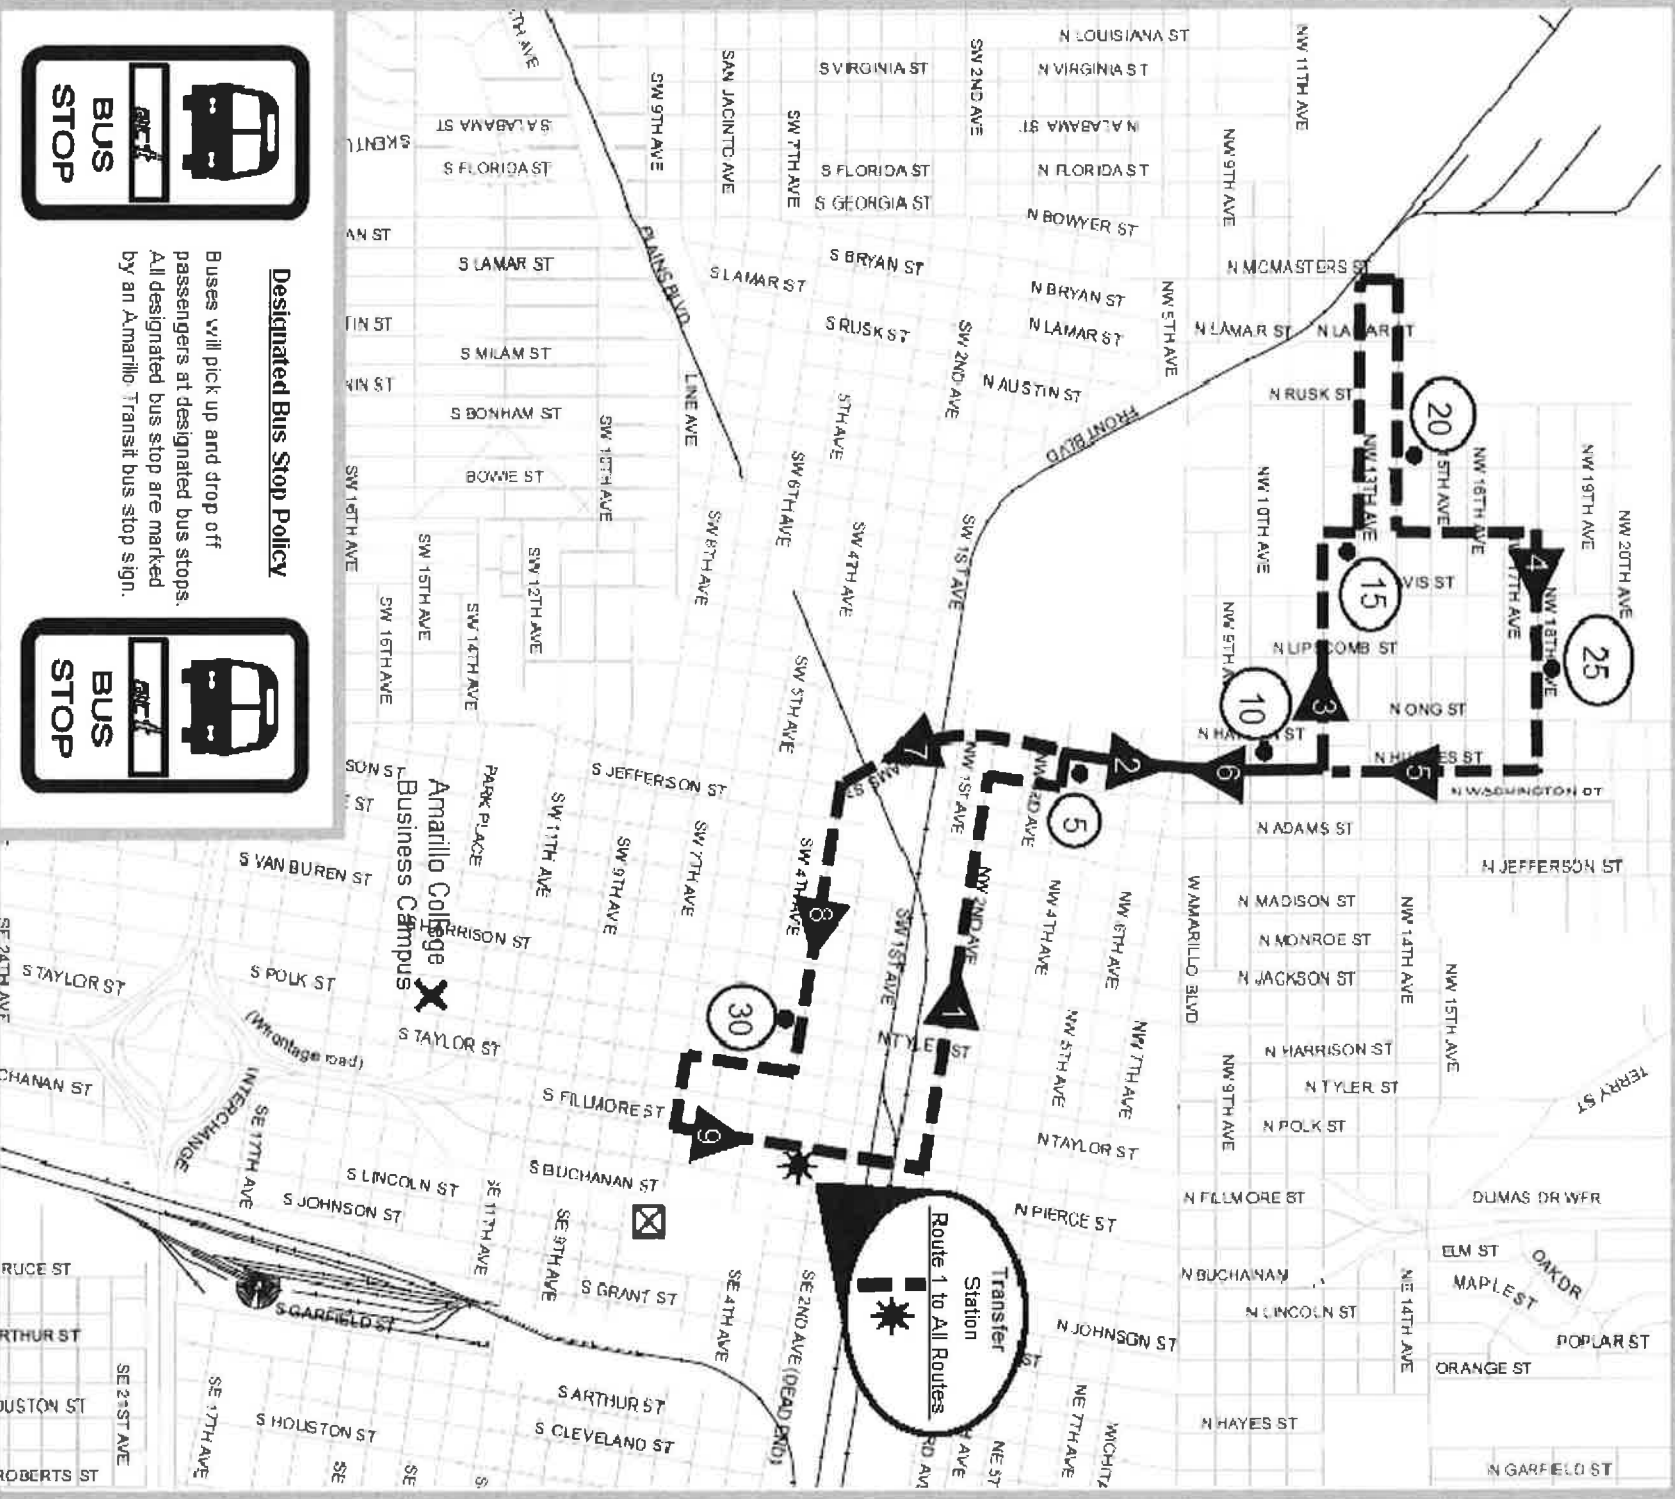

LEGEND

- Transfer Station
- City Hall
- Amarillo College
- Direction of Travel
  Follow arrows numerically
- Bus Stop (# matches the bus stop time table)
- One Way Travel
- Two Way Travel

Route 1 with service to:

DOWNTOWN, TYLER STREET RESOURCE CENTER, HILLTOP SERVICE CENTER, YMCA NORTH BRANCH

Seatbelt Policy

Amarillo City Transit requires that all passengers wear a seatbelt while riding any Amarillo City Transit vehicle. This policy affects both ambulatory passengers and persons in wheelchairs.

There are two exceptions to this policy. The first exception includes infants and small children. If a person boards carrying an infant or small child, they may hold the infant or child in their lap while they are on the bus. The second exception would apply to a person that has a letter from their doctor stating it is physically or medically detrimental for that person to use a seatbelt.

Persons who do not comply with the seatbelt policy will not be allowed to ride Amarillo City Transit buses.

Designated Bus Stop Policy

Buses will pick up and drop off passengers at designated bus stops. All designated bus stop are marked by an Amarillo Transit bus stop sign.

OPERATION HOURS:
MONDAY THRU SATURDAY
6:30AM TO 6:30PM

ROUTE 1

LOCATION ADDRESS: AMARILLO CITY TRANSIT - 901 SE 23RD AVE - AMARILLO, TX 79105

PHONE: (806) 378-3095
TDD: (806) 372-8234
WEBSITE: WWW.AMARILLO.GOV

MAILING ADDRESS: AMARILLO CITY TRANSIT - P.O. BOX 1971 - AMARILLO, TX 79105-1971